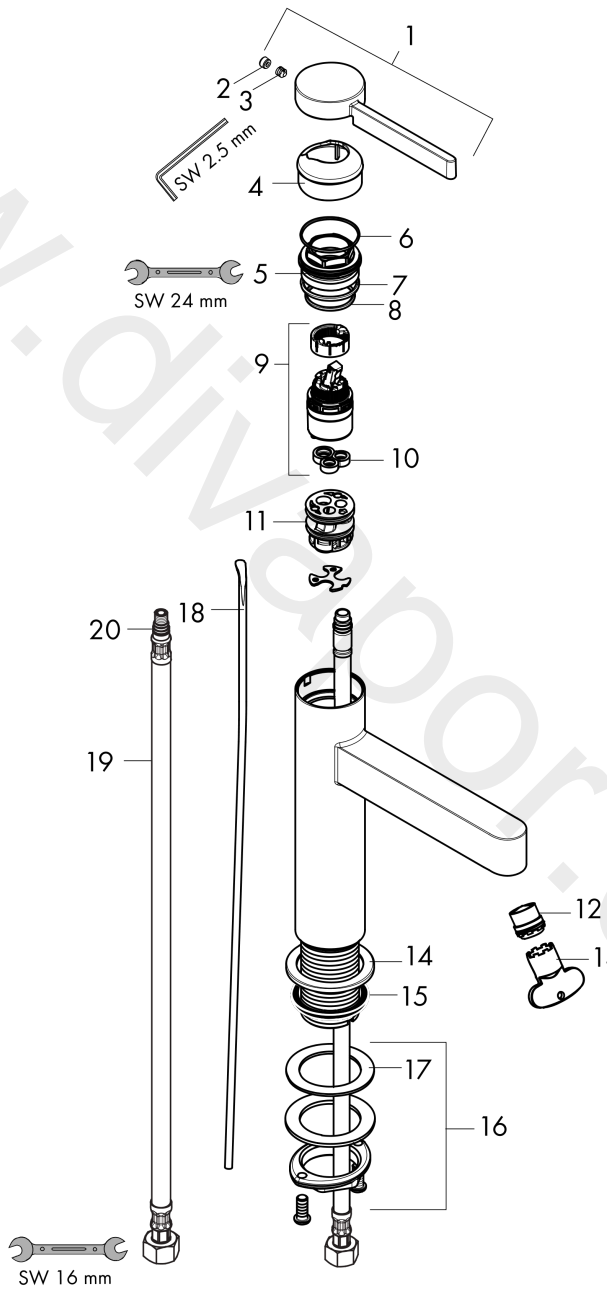

Finoris

Single lever basin mixer 100 with pop-up waste set

Finish: **Brushed Nickel** Article Number: **76010821**

Description

product features

- consists of: single lever basin mixer, waste set
- ComfortZone 100
- projection: 126 mm
- handle variant: lever handle
- spray type: laminar spray
- maximum flow rate at 3 bar: 4,5 l/min
- ceramic cartridge
- temperature limitation adjustable
- suitable for continuous flow water heaters
- pop-up waste set G 1
- material waste set: metal
- connection type: G 3/8 compression
- connection dimension: DN15

Technology

Design awards

reddot winner 2021

GERMAN
DESIGN
AWARD
GOLD
2022

Product image

Finoris
Single lever basin mixer 100 with pop-up waste set
 Finish: **Brushed Nickel** Article Number: **76010821**

Exploded Drawing

Year of production: >11/21

Finoris**Single lever basin mixer 100 with pop-up waste set**Finish: **Brushed Nickel** Article Number: **76010821****Spare part list**

Year of production: >11/21

Pos.	Description	Article Number	Price	PU
2	screw cover	93735460	£ 9,00	1
3	hollow set screw M5x5	98446000	£ 3,30	1
4	flange	93737820	£ 64,00	1
5	nut	92926000	£ 16,10	1
6	O-ring 30x1,5	98433000	£ 3,30	1
7	O-ring 29x2	98391000	£ 3,30	1
8	O-ring 25x1,5	98146000	£ 3,30	1
9	cartridge, assy	93760000	£ 96,00	1
10	seal	93383000	£ 13,30	1
11	adapter for cartridge	98866000	£ 35,00	1
12	spray former	93973000	£ 25,00	1
13	special tool	98987000	£ 9,00	1
14	escutcheon	94265820	£ 33,00	1
15	flat seal	98749000	£ 6,10	1
16	fixing set (Ø 32)	13961000	£ 25,00	1
17	lever collar	97548000	£ 3,30	1
18	pull rod	96657820	£ 35,00	1
19	connection hose 23½" M8x0,75 3/8"	96556001	-	1
20	O-ring 6,6x1,6	93019000	£ 3,30	1
a	lever arm 340mm (ball-Ø12mm)	96324000	£ 25,00	1