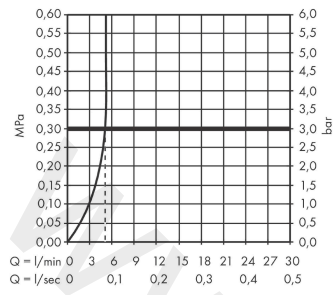

Finoris

Single lever basin mixer 100 with push-open waste set

Finish: **Matt White** Article Number: **76010707**

Description

product features

- consists of: single lever basin mixer, waste set
- ComfortZone 100
- projection: 126 mm
- spout height: 92 mm
- handle variant: lever handle
- spray type: laminar spray
- maximum flow rate at 3 bar: 5 l/min
- ceramic cartridge
- temperature limitation adjustable
- suitable for continuous flow water heaters
- push-open waste set G 1¼
- material waste set: metal
- connection type: G ½ connections
- connection dimension: DN15

Technology

Design awards

reddot winner 2021

Product image

Scale drawing

Finoris
Single lever basin mixer 100 with push-open waste set
 Finish: **Matt White** Article Number: **76010707**

Flowchart

www.divapor.com