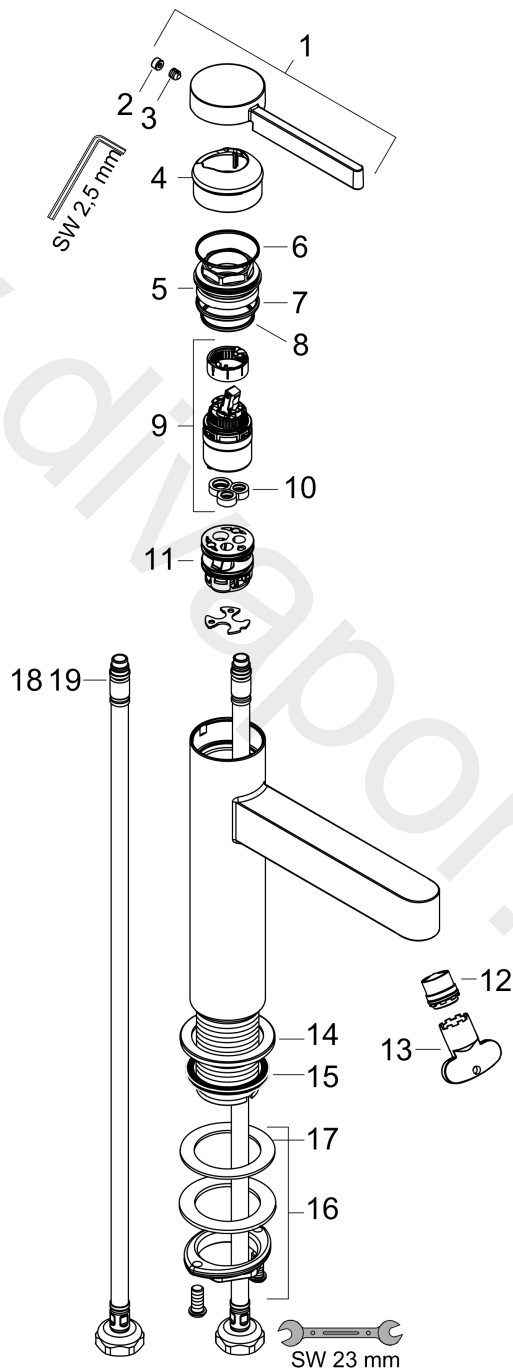

Finoris
Single lever basin mixer 100 with push-open waste set
Finish: **Matt White** Article Number: **76010707**

Exploded Drawing

Year of production: >08/21

Finoris

Single lever basin mixer 100 with push-open waste set

Finish: **Matt White** Article Number: **76010707**

Spare part list

Year of production: >08/21

Pos.	Description	Article Number	Price	PU
1	handle	94266700	£ 96,00	1
2	screw cover	93735700	£ 9,00	1
3	hollow set screw M5x5	98446000	£ 3,30	1
4	flange	93737700	£ 64,00	1
5	nut	92926000	£ 16,10	1
6	O-ring 30x1,5	98433000	£ 3,30	1
7	O-ring 29x2	98391000	£ 3,30	1
8	O-ring 25x1,5	98146000	£ 3,30	1
9	cartridge, assy	93760000	£ 96,00	1
10	seal	93383000	£ 13,30	1
11	adapter for cartridge	98866000	£ 35,00	1
12	spray former	93973000	£ 25,00	1
13	special tool	98987000	£ 9,00	1
14	escutcheon	94265700	£ 33,00	1
15	flat seal	98749000	£ 6,10	1
16	fixing set (Ø 32)	13961000	£ 25,00	1
17	lever collar	97548000	£ 3,30	1
18	connection hose 600 mm M8x0,75 G1/2	92482000	£ 43,00	1
19	O-ring 6,6x1,6	93019000	£ 3,30	1
a	-	50100007	-	1
b	fixation extension 35 mm	13898000	£ 79,00	1