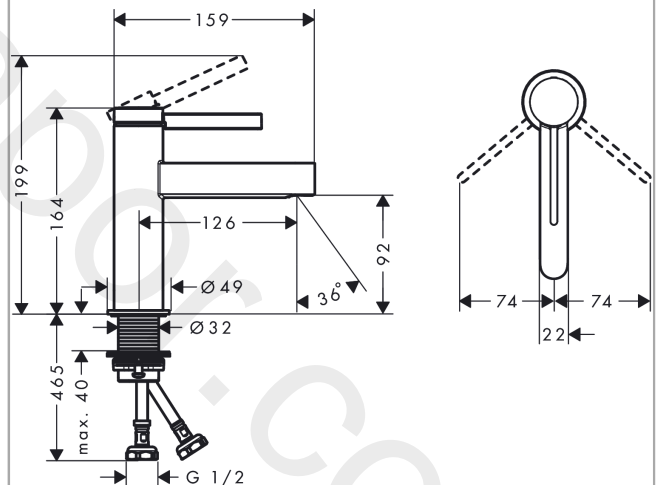

Finoris

Single lever basin mixer 100 with push-open waste set

Finish: **Matt White** Article Number: **76010707**

Description

product features

- consists of: single lever basin mixer, waste set
- ComfortZone 100
- projection: 126 mm
- spout height: 92 mm
- handle variant: lever handle
- spray type: laminar spray
- maximum flow rate at 3 bar: 5 l/min
- ceramic cartridge
- temperature limitation adjustable
- suitable for continuous flow water heaters
- push-open waste set G 1¼
- material waste set: metal
- connection type: G ½ connections
- connection dimension: DN15

Technology

Design awards

reddot winner 2021

Product image

Scale drawing

Finoris
Single lever basin mixer 100 with push-open waste set
 Finish: **Matt White** Article Number: **76010707**

Flowchart

www.divapor.com

Finoris
Single lever basin mixer 100 with push-open waste set
 Finish: **Matt White** Article Number: **76010707**

Exploded Drawing

Year of production: >08/21

Finoris**Single lever basin mixer 100 with push-open waste set**Finish: **Matt White** Article Number: **76010707****Spare part list**