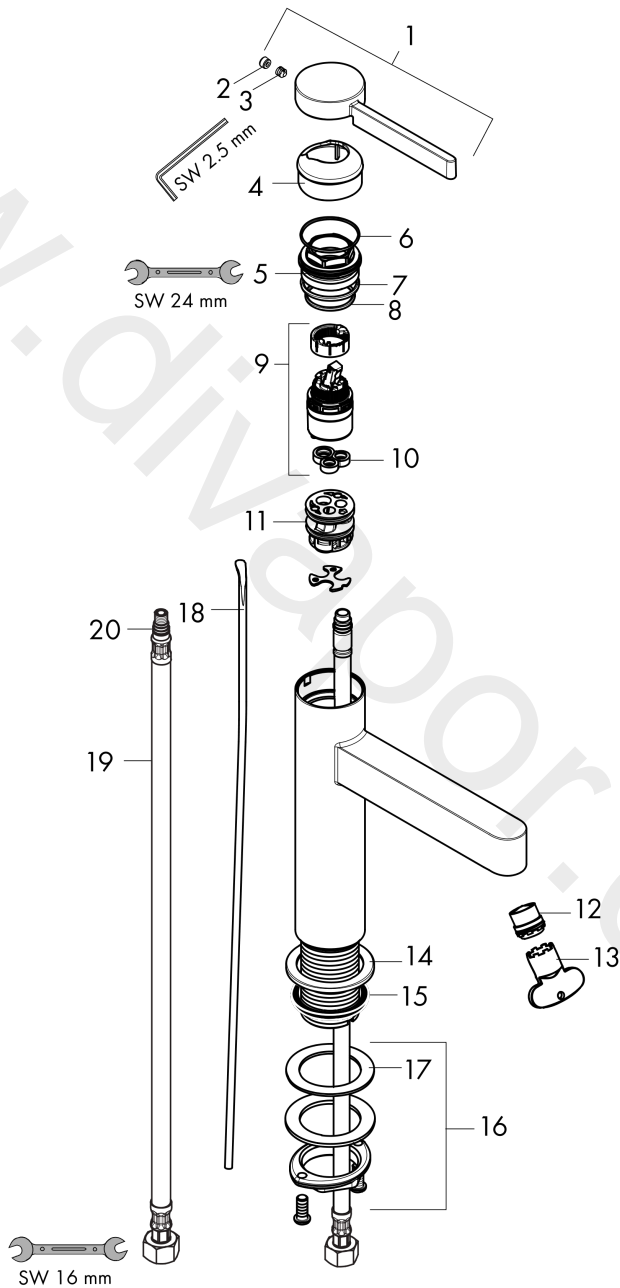

**Finoris****Single lever basin mixer 100 with pop-up waste set**Finish: **Matt White** Article Number: **76010701****Description****product features**

- consists of: single lever basin mixer, waste set
- ComfortZone 100
- projection: 126 mm
- handle variant: lever handle
- spray type: laminar spray
- maximum flow rate at 3 bar: 4,5 l/min
- ceramic cartridge
- temperature limitation adjustable
- suitable for continuous flow water heaters
- pop-up waste set G 1
- material waste set: metal
- connection type: G 3/8 compression
- connection dimension: DN15

**Technology****Design awards**

reddot winner 2021

GERMAN  
DESIGN  
AWARD  
GOLD  
2022**Product image**

**Finoris**  
**Single lever basin mixer 100 with pop-up waste set**  
 Finish: **Matt White** Article Number: **76010701**

**Exploded Drawing**

Year of production: >12/21

**Finoris****Single lever basin mixer 100 with pop-up waste set**Finish: **Matt White** Article Number: **76010701****Spare part list**

Year of production: &gt;12/21

Pos.	Description	Article Number	Price	PU
1	handle	94266700	£ 96,00	1
2	screw cover	93735700	£ 9,00	1
3	hollow set screw M5x5	98446000	£ 3,30	1
4	flange	93737700	£ 64,00	1
5	nut	92926000	£ 16,10	1
6	O-ring 30x1,5	98433000	£ 3,30	1
7	O-ring 29x2	98391000	£ 3,30	1
8	O-ring 25x1,5	98146000	£ 3,30	1
9	cartridge, assy	93760000	£ 96,00	1
10	seal	93383000	£ 13,30	1
11	adapter for cartridge	98866000	£ 35,00	1
12	spray former	93973000	£ 25,00	1
13	special tool	98987000	£ 9,00	1
14	escutcheon	94265700	£ 33,00	1
15	flat seal	98749000	£ 6,10	1
16	fixing set (Ø 32)	13961000	£ 25,00	1
17	lever collar	97548000	£ 3,30	1
18	pull rod	96657700	£ 19,80	1
19	connection hose 23½" M8x0,75 3/8"	96556001	-	1
20	O-ring 6,6x1,6	93019000	£ 3,30	1
a	lever arm 340mm (ball-Ø12mm)	96324000	£ 25,00	1