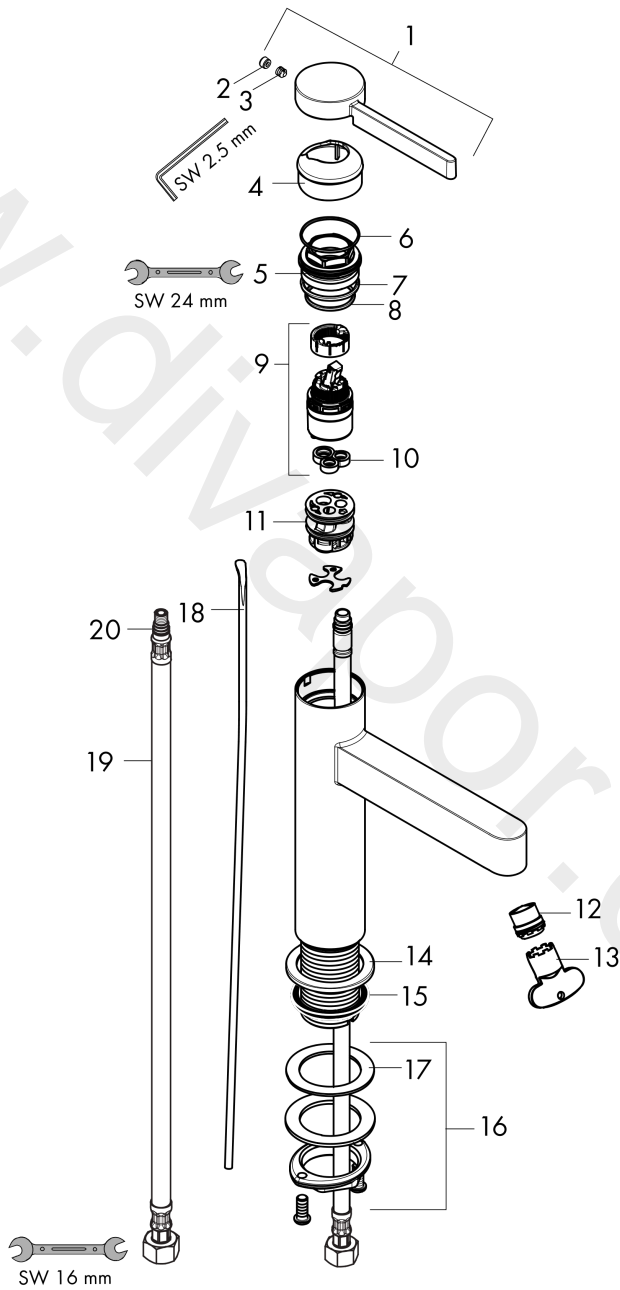

Finoris**Single lever basin mixer 100 with pop-up waste set**Finish: **Matt Black** Article Number: **76010671****Description****product features**

- consists of: single lever basin mixer, waste set
- ComfortZone 100
- projection: 126 mm
- handle variant: lever handle
- spray type: laminar spray
- maximum flow rate at 3 bar: 4,5 l/min
- ceramic cartridge
- temperature limitation adjustable
- suitable for continuous flow water heaters
- pop-up waste set G 1
- material waste set: metal
- connection type: G 3/8 compression
- connection dimension: DN15

Technology**Design awards**

reddot winner 2021

GERMAN
DESIGN
AWARD
GOLD
2022**Product image**

Finoris
Single lever basin mixer 100 with pop-up waste set
 Finish: **Matt Black** Article Number: **76010671**

Exploded Drawing

Year of production: >12/21

Finoris**Single lever basin mixer 100 with pop-up waste set**Finish: **Matt Black** Article Number: **76010671****Spare part list**

Year of production: >12/21

Pos.	Description	Article Number	Price	PU
1	handle	94266670	£ 96,00	1
2	screw cover	93735610	£ 9,00	1
3	hollow set screw M5x5	98446000	£ 3,30	1
4	flange	93737670	£ 64,00	1
5	nut	92926000	£ 16,10	1
6	O-ring 30x1,5	98433000	£ 3,30	1
7	O-ring 29x2	98391000	£ 3,30	1
8	O-ring 25x1,5	98146000	£ 3,30	1
9	cartridge, assy	93760000	£ 96,00	1
10	seal	93383000	£ 13,30	1
11	adapter for cartridge	98866000	£ 35,00	1
12	spray former	93973000	£ 25,00	1
13	special tool	98987000	£ 9,00	1
14	escutcheon	94265670	£ 33,00	1
15	flat seal	98749000	£ 6,10	1
16	fixing set (Ø 32)	13961000	£ 25,00	1
17	lever collar	97548000	£ 3,30	1
18	pull rod	96657670	£ 19,80	1
19	connection hose 23½" M8x0,75 3/8"	96556001	-	1
20	O-ring 6,6x1,6	93019000	£ 3,30	1
a	lever arm 340mm (ball-Ø12mm)	96324000	£ 25,00	1
-	fixation extension 35 mm	13898000	£ 79,00	1