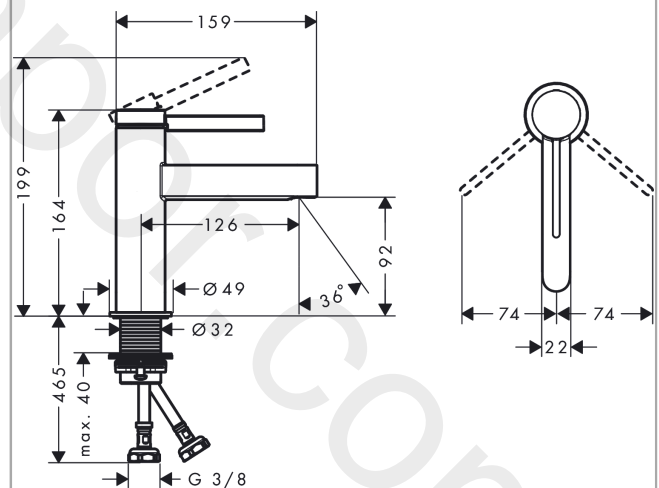

Finoris

Single lever basin mixer 100 with push-open waste set

Finish: **Matt Black** Article Number: **76010670**

Description

product features

- consists of: single lever basin mixer, waste set
- ComfortZone 100
- projection: 126 mm
- spout height: 92 mm
- handle variant: lever handle
- spray type: laminar spray
- maximum flow rate at 3 bar: 5 l/min
- ceramic cartridge
- temperature limitation adjustable
- suitable for continuous flow water heaters
- push-open waste set G 1¼
- material waste set: metal
- connection type: G ¾ connections
- connection dimension: DN15
- EU taxonomy: max. 6 l/min - Substantial Contribution (SC) possible

Product image

Scale drawing

Finoris
Single lever basin mixer 100 with push-open waste set
 Finish: **Matt Black** Article Number: **76010670**

Flowchart

Finoris
Single lever basin mixer 100 with push-open waste set
 Finish: **Matt Black** Article Number: **76010670**

Exploded Drawing

Year of production: >06/21

Finoris**Single lever basin mixer 100 with push-open waste set**Finish: **Matt Black** Article Number: **76010670****Spare part list**

Year of production: >06/21

Pos.	Description	Article Number	Price	PU
1	handle	94266670	£ 96,00	1
2	screw cover	93735460	£ 9,00	1
3	hollow set screw M5x5	98446000	£ 3,30	1
4	flange	93737670	£ 64,00	1
5	nut	92926000	£ 16,10	1
6	O-ring 30x1,5	98433000	£ 3,30	1
7	O-ring 29x2	98391000	£ 3,30	1
8	O-ring 25x1,5	98146000	£ 3,30	1
9	cartridge, assy	93760000	£ 96,00	1
10	seal	93383000	£ 13,30	1
11	adapter for cartridge	98866000	£ 35,00	1
12	spray former	93973000	£ 25,00	1
13	special tool	98987000	£ 9,00	1
14	escutcheon	94265670	£ 33,00	1
15	flat seal	98749000	£ 6,10	1
16	fixing set (Ø 32)	13961000	£ 25,00	1
17	lever collar	97548000	£ 3,30	1
18	connection hose 600 mm M8x0,75 G3/8	96556000	£ 25,00	1
19	O-ring 6,6x1,6	93019000	£ 3,30	1
a	push-open waste set	50100670	£ 109,20	1
b	fixation extension 35 mm	13898000	£ 79,00	1