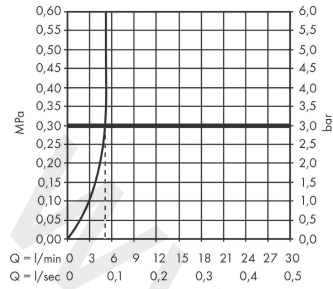

Finoris
Single lever basin mixer 100 with push-open waste set
Finish: **Matt Black** Article Number: **76010670**

Flowchart