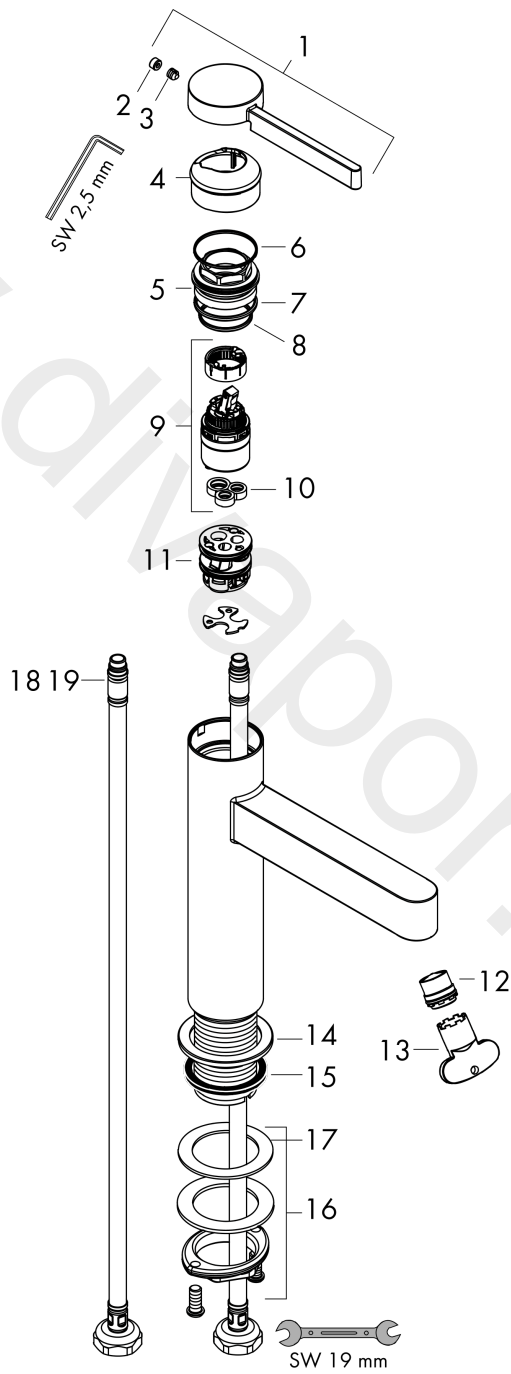

Finoris

Single lever basin mixer 100 with push-open waste set

Finish: **Matt Black** Article Number: **76010670**

Description

product features

- consists of: single lever basin mixer, waste set
- ComfortZone 100
- projection: 126 mm
- spout height: 92 mm
- handle variant: lever handle
- spray type: laminar spray
- maximum flow rate at 3 bar: 5 l/min
- ceramic cartridge
- temperature limitation adjustable
- suitable for continuous flow water heaters
- push-open waste set G 1¼
- material waste set: metal
- connection type: G ¾ connections
- connection dimension: DN15
- EU taxonomy: max. 6 l/min - Substantial Contribution (SC) possible

Product image

Scale drawing

Finoris
Single lever basin mixer 100 with push-open waste set
 Finish: **Matt Black** Article Number: **76010670**

Flowchart

Finoris
Single lever basin mixer 100 with push-open waste set
 Finish: **Matt Black** Article Number: **76010670**

Exploded Drawing

Year of production: >06/21

Finoris**Single lever basin mixer 100 with push-open waste set**Finish: **Matt Black** Article Number: **76010670****Spare part list**

Year of production: >06/21

Pos.	Description	Article Number	Price	PU
1	handle	94266670	£ 96,00	1
2	screw cover	93735460	£ 9,00	1
3	hollow set screw M5x5	98446000	£ 3,30	1
4	flange	93737670	£ 64,00	1
5	nut	92926000	£ 16,10	1
6	O-ring 30x1,5	98433000	£ 3,30	1
7	O-ring 29x2	98391000	£ 3,30	1
8	O-ring 25x1,5	98146000	£ 3,30	1
9	cartridge, assy	93760000	£ 96,00	1
10	seal	93383000	£ 13,30	1
11	adapter for cartridge	98866000	£ 35,00	1
12	spray former	93973000	£ 25,00	1
13	special tool	98987000	£ 9,00	1
14	escutcheon	94265670	£ 33,00	1
15	flat seal	98749000	£ 6,10	1
16	fixing set (Ø 32)	13961000	£ 25,00	1
17	lever collar	97548000	£ 3,30	1
18	connection hose 600 mm M8x0,75 G3/8	96556000	£ 25,00	1
19	O-ring 6,6x1,6	93019000	£ 3,30	1
a	push-open waste set	50100670	£ 109,20	1
b	fixation extension 35 mm	13898000	£ 79,00	1