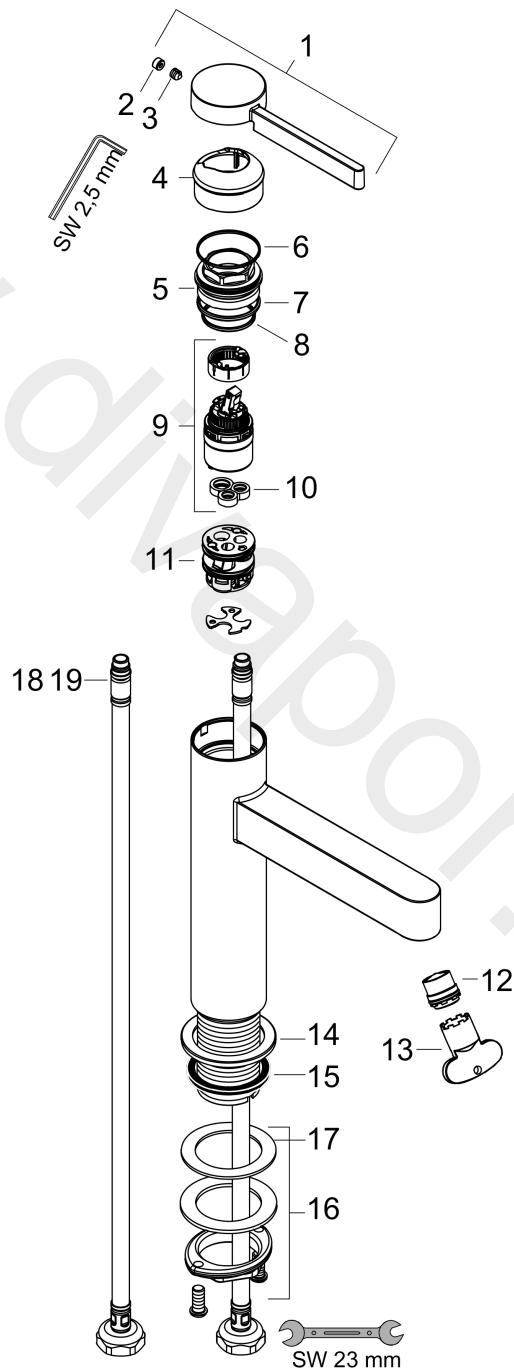

Finoris
Single lever basin mixer 100 with push-open waste set 2 ticks
Finish: **Chrome** Article Number: **76010009**

Exploded Drawing

Year of production: >08/21

Finoris

Single lever basin mixer 100 with push-open waste set 2 ticks

Finish: **Chrome** Article Number: **76010009**

Spare part list

Year of production: >08/21

Pos.	Description	Article Number	Price	PU
1	handle	94266000	£ 64,00	1
2	screw cover	93735460	£ 9,00	1
3	hollow set screw M5x5	98446000	£ 3,30	1
4	flange	93737000	£ 43,00	1
5	nut	92926000	£ 16,10	1
6	O-ring 30x1,5	98433000	£ 3,30	1
7	O-ring 29x2	98391000	£ 3,30	1
8	O-ring 25x1,5	98146000	£ 3,30	1
9	cartridge, assy	93760000	£ 96,00	1
10	seal	93383000	£ 13,30	1
11	adapter for cartridge	98866000	£ 35,00	1
12	aerator laminar	94442000	£ 25,00	1
13	special tool	98987000	£ 9,00	1
14	escutcheon	94265000	£ 20,50	1
15	flat seal	98749000	£ 6,10	1
16	fixing set (Ø 32)	13961000	£ 25,00	1
17	lever collar	97548000	£ 3,30	1
18	connection hose 600 mm M8x0,75 G1/2	92482000	£ 43,00	1
19	O-ring 6,6x1,6	93019000	£ 3,30	1
a	push-open waste set	50100000	£ 78,00	1
b	fixation extension 35 mm	13898000	£ 79,00	1