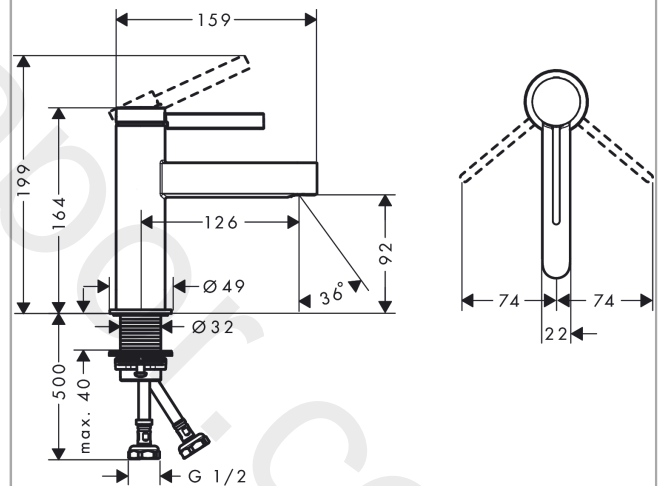

Scale drawing