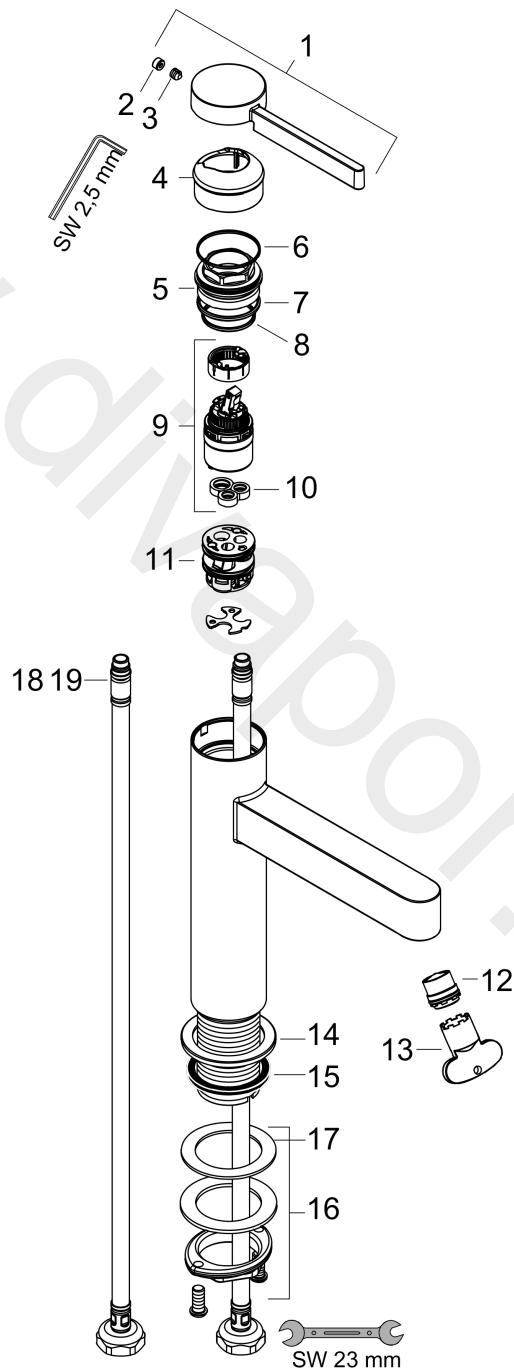

Finoris
Single lever basin mixer 100 with push-open waste set
 Finish: **Chrome** Article Number: **76010007**

Description

product features

- consists of: single lever basin mixer, waste set
- ComfortZone 100
- projection: 126 mm
- spout height: 92 mm
- handle variant: lever handle
- spray type: laminar spray
- maximum flow rate at 3 bar: 5 l/min
- ceramic cartridge
- temperature limitation adjustable
- suitable for continuous flow water heaters
- push-open waste set G 1¼
- material waste set: metal
- connection type: G ½ connections
- connection dimension: DN15

Technology

Design awards

reddot winner 2021

Product image

Scale drawing

Finoris
Single lever basin mixer 100 with push-open waste set
 Finish: **Chrome** Article Number: **76010007**

Flowchart

www.divapor.com

Finoris
Single lever basin mixer 100 with push-open waste set
 Finish: **Chrome** Article Number: **76010007**

Exploded Drawing

Year of production: >08/21

Finoris**Single lever basin mixer 100 with push-open waste set**Finish: **Chrome** Article Number: **76010007****Spare part list**

Year of production: >08/21

Pos.	Description	Article Number	Price	PU
1	handle	94266000	£ 64,00	1
2	screw cover	93735460	£ 9,00	1
3	hollow set screw M5x5	98446000	£ 3,30	1
4	flange	93737000	£ 43,00	1
5	nut	92926000	£ 16,10	1
6	O-ring 30x1,5	98433000	£ 3,30	1
7	O-ring 29x2	98391000	£ 3,30	1
8	O-ring 25x1,5	98146000	£ 3,30	1
9	cartridge, assy	93760000	£ 96,00	1
10	seal	93383000	£ 13,30	1
11	adapter for cartridge	98866000	£ 35,00	1
12	spray former	93973000	£ 25,00	1
13	special tool	98987000	£ 9,00	1
14	escutcheon	94265000	£ 20,50	1
15	flat seal	98749000	£ 6,10	1
16	fixing set (Ø 32)	13961000	£ 25,00	1
17	lever collar	97548000	£ 3,30	1
18	connection hose 600 mm M8x0,75 G1/2	92482000	£ 43,00	1
19	O-ring 6,6x1,6	93019000	£ 3,30	1
a	-	50100007	-	1
b	fixation extension 35 mm	13898000	£ 79,00	1