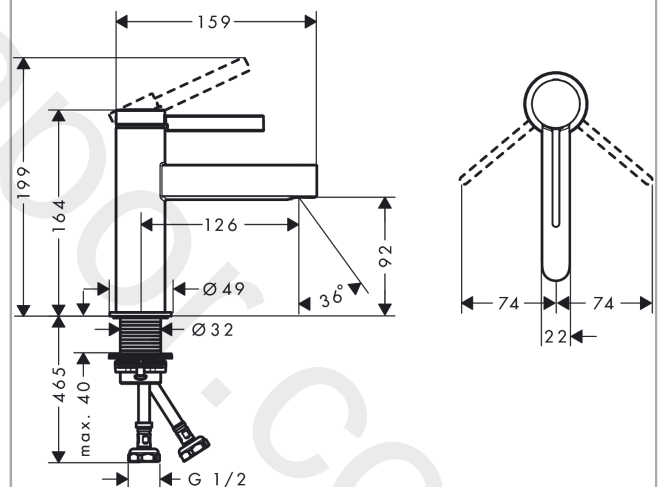

Finoris
Single lever basin mixer 100 with push-open waste set
 Finish: **Chrome** Article Number: **76010007**

Description

product features

- consists of: single lever basin mixer, waste set
- ComfortZone 100
- projection: 126 mm
- spout height: 92 mm
- handle variant: lever handle
- spray type: laminar spray
- maximum flow rate at 3 bar: 5 l/min
- ceramic cartridge
- temperature limitation adjustable
- suitable for continuous flow water heaters
- push-open waste set G 1¼
- material waste set: metal
- connection type: G ½ connections
- connection dimension: DN15

Technology

Design awards

reddot winner 2021

Product image

Scale drawing

Finoris
Single lever basin mixer 100 with push-open waste set
 Finish: **Chrome** Article Number: **76010007**

Flowchart

www.divapor.com

Finoris
Single lever basin mixer 100 with push-open waste set
 Finish: **Chrome** Article Number: **76010007**

Exploded Drawing

Year of production: >08/21

Finoris**Single lever basin mixer 100 with push-open waste set**Finish: **Chrome** Article Number: **76010007****Spare part list**

Year of production: >08/21

Pos.	Description	Article Number	Price	PU
1	handle	94266000	£ 64,00	1
2	screw cover	93735460	£ 9,00	1
3	hollow set screw M5x5	98446000	£ 3,30	1
4	flange	93737000	£ 43,00	1
5	nut	92926000	£ 16,10	1
6	O-ring 30x1,5	98433000	£ 3,30	1
7	O-ring 29x2	98391000	£ 3,30	1
8	O-ring 25x1,5	98146000	£ 3,30	1
9	cartridge, assy	93760000	£ 96,00	1
10	seal	93383000	£ 13,30	1
11	adapter for cartridge	98866000	£ 35,00	1
12	spray former	93973000	£ 25,00	1
13	special tool	98987000	£ 9,00	1
14	escutcheon	94265000	£ 20,50	1
15	flat seal	98749000	£ 6,10	1
16	fixing set (Ø 32)	13961000	£ 25,00	1
17	lever collar	97548000	£ 3,30	1
18	connection hose 600 mm M8x0,75 G1/2	92482000	£ 43,00	1
19	O-ring 6,6x1,6	93019000	£ 3,30	1
a	-	50100007	-	1
b	fixation extension 35 mm	13898000	£ 79,00	1