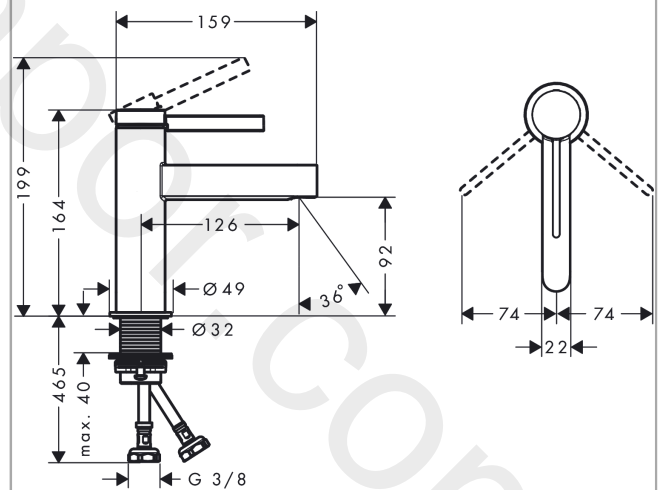

Scale drawing