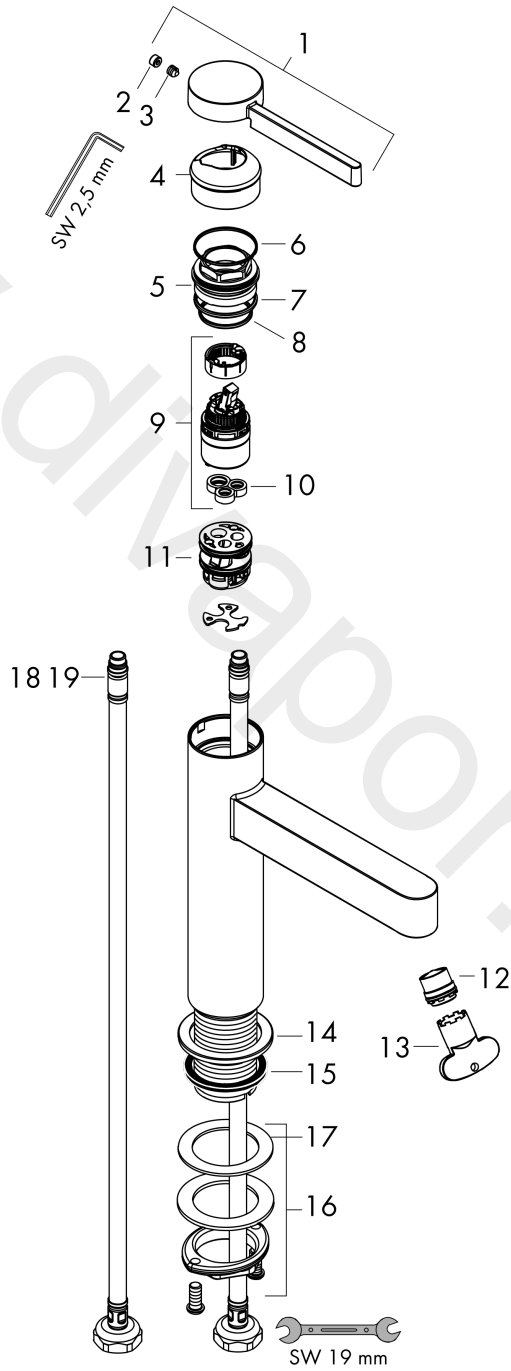

### Description

**product features**

- consists of: single lever basin mixer, waste set
- ComfortZone 100
- projection: 126 mm
- spout height: 92 mm
- handle variant: lever handle
- spray type: laminar spray
- maximum flow rate at 3 bar: 5 l/min
- ceramic cartridge
- temperature limitation adjustable
- suitable for continuous flow water heaters
- push-open waste set G 1¼
- material waste set: metal
- connection type: G ¾ connections
- connection dimension: DN15
- EU taxonomy: max. 6 l/min - Substantial Contribution (SC) possible

### Scale drawing

**Finoris**  
**Single lever basin mixer 100 with push-open waste set**  
 Finish: **Chrome** Article Number: **76010000**

**Flowchart**

www.divapor.com

**Finoris**  
**Single lever basin mixer 100 with push-open waste set**  
 Finish: **Chrome** Article Number: **76010000**

**Exploded Drawing**

Year of production: >06/21

**Finoris****Single lever basin mixer 100 with push-open waste set**Finish: **Chrome** Article Number: **76010000****Spare part list**

Year of production: &gt;06/21

Pos.	Description	Article Number	Price	PU
1	handle	94266000	£ 64,00	1
2	screw cover	93735460	£ 9,00	1
3	hollow set screw M5x5	98446000	£ 3,30	1
4	flange	93737000	£ 43,00	1
5	nut	92926000	£ 16,10	1
6	O-ring 30x1,5	98433000	£ 3,30	1
7	O-ring 29x2	98391000	£ 3,30	1
8	O-ring 25x1,5	98146000	£ 3,30	1
9	cartridge, assy	93760000	£ 96,00	1
10	seal	93383000	£ 13,30	1
11	adapter for cartridge	98866000	£ 35,00	1
12	spray former	93973000	£ 25,00	1
13	special tool	98987000	£ 9,00	1
14	escutcheon	94265000	£ 20,50	1
15	flat seal	98749000	£ 6,10	1
16	fixing set (Ø 32)	13961000	£ 25,00	1
17	lever collar	97548000	£ 3,30	1
18	connection hose 600 mm M8x0,75 G3/8	96556000	£ 25,00	1
19	O-ring 6,6x1,6	93019000	£ 3,30	1
a	push-open waste set	50100000	£ 78,00	1
b	fixation extension 35 mm	13898000	£ 79,00	1