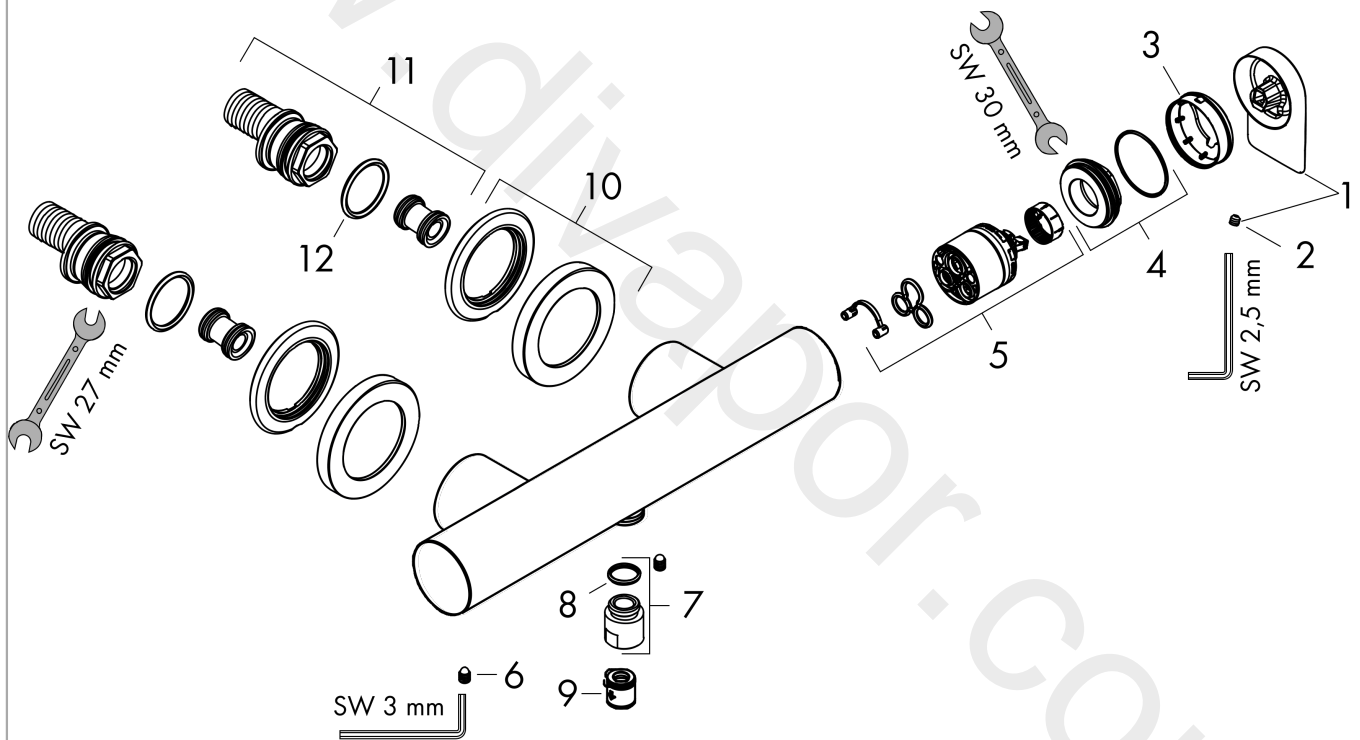

##### product features

- centre distance:  $150 \pm 12$  mm
- maximum flow rate at 3 bar: 5,5 l/min
- ceramic cartridge
- temperature limitation adjustable
- non-return valve
- with silencer
- hose connection DN15
- connection dimension: DN15
- min. operating pressure: 1 bar
- max. operating pressure: 10 bar
- connection type: s-shaped connections

#### Scale drawing

#### Flowchart

**Vivenis**

**Single lever shower mixer for exposed installation 2 ticks**

Finish: **Matt White** Article Number: **75620709**

**Exploded Drawing**

Year of production: >08/21

**Vivenis****Single lever shower mixer for exposed installation 2 ticks**Finish: **Matt White** Article Number: **75620709****Spare part list**

Year of production: &gt;08/21

Pos.	Description	Article Number	Price	PU
1	handle	94375700	£ 51,00	1
2	hollow set screw M5x5	98446000	£ 3,30	1
3	flange	94370700	£ 64,00	1
4	nut	93995000	£ 25,00	1
5	cartridge, assy	93895000	£ 79,00	1
6	screw	94366000	£ 13,30	1
7	Hose Connection	96044019	-	1
8	O-ring 14x2	98129000	£ 3,30	1
9	non return valve	92839000	£ 16,10	1
10	escutcheon Ø 70 mm	94365700	£ 76,00	1
11	set of S-unions	95772000	£ 96,00	1
12	O-ring 29x3	98371000	£ 6,10	1