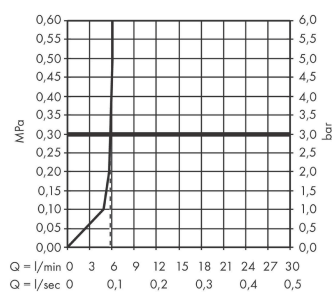

Vivenis

Single lever shower mixer for exposed installation 2 ticks

Finish: **Matt White** Article Number: **75620709**

Description

product features

- centre distance: 150 ± 12 mm
- maximum flow rate at 3 bar: 5,5 l/min
- ceramic cartridge
- temperature limitation adjustable
- non-return valve
- with silencer
- hose connection DN15
- connection dimension: DN15
- min. operating pressure: 1 bar
- max. operating pressure: 10 bar
- connection type: s-shaped connections

Design awards

reddot winner 2021

GERMAN DESIGN AWARD WINNER 2022

Product image

Scale drawing

Flowchart