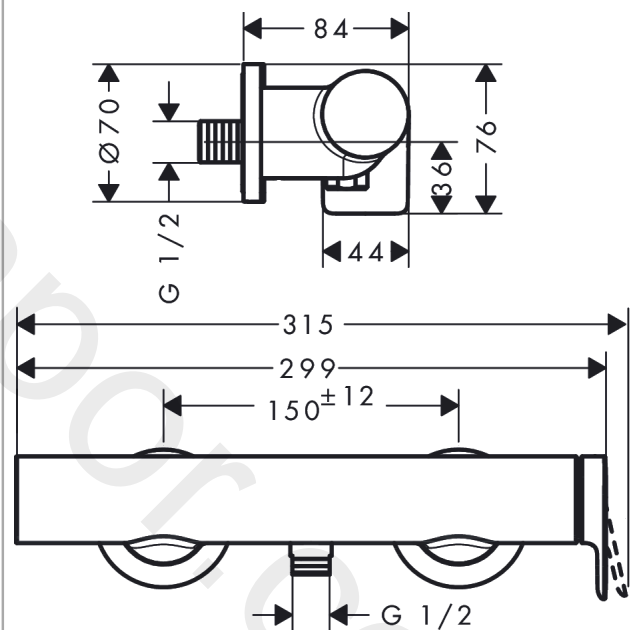

##### product features

- centre distance:  $150 \pm 12$  mm
- maximum flow rate at 3 bar: 5,5 l/min
- ceramic cartridge
- temperature limitation adjustable
- non-return valve
- with silencer
- hose connection DN15
- connection dimension: DN15
- min. operating pressure: 1 bar
- max. operating pressure: 10 bar
- connection type: s-shaped connections

#### Scale drawing

Year of production: &gt;08/21

Pos.	Description	Article Number	Price	PU
1	handle	94375700	£ 51,00	1
2	hollow set screw M5x5	98446000	£ 3,30	1
3	flange	94370700	£ 64,00	1
4	nut	93995000	£ 25,00	1
5	cartridge, assy	93895000	£ 79,00	1
6	screw	94366000	£ 13,30	1
7	Hose Connection	96044019	-	1
8	O-ring 14x2	98129000	£ 3,30	1
9	non return valve	92839000	£ 16,10	1
10	escutcheon Ø 70 mm	94365700	£ 76,00	1
11	set of S-unions	95772000	£ 96,00	1
12	O-ring 29x3	98371000	£ 6,10	1