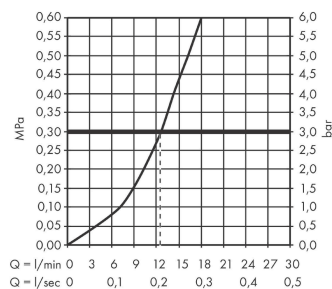

Vivenis

Single lever shower mixer for exposed installation

Finish: **Matt White** Article Number: **75620700**

Description

product features

- 1 function
- centre distance: 150 ± 12 mm
- maximum flow rate at 3 bar: 12,3 l/min
- ceramic cartridge
- temperature limitation adjustable
- non-return valve
- with silencer
- hose connection DN15
- connection dimension: DN15
- min. operating pressure: 1 bar
- max. operating pressure: 10 bar
- connection type: s-shaped connections

Article Details

Price excl. VAT

303,30 £

Design awards

reddot winner 2021

GERMAN
DESIGN
AWARD
WINNER
2022

Product image

Scale drawing

Flowchart