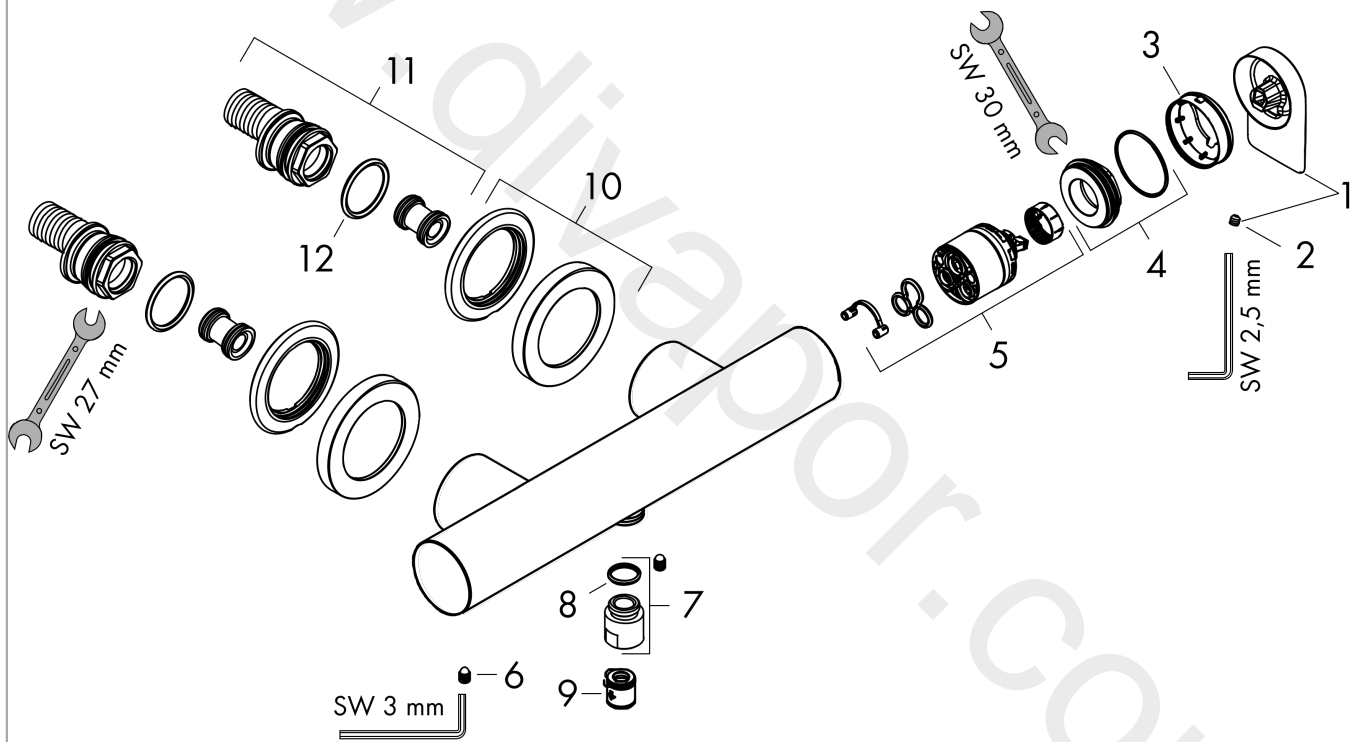

Vivenis

Single lever shower mixer for exposed installation

Finish: **Matt White** Article Number: **75620700**

Description

product features

- 1 function
- centre distance: 150 ± 12 mm
- maximum flow rate at 3 bar: 12,3 l/min
- ceramic cartridge
- temperature limitation adjustable
- non-return valve
- with silencer
- hose connection DN15
- connection dimension: DN15
- min. operating pressure: 1 bar
- max. operating pressure: 10 bar
- connection type: s-shaped connections

Flowchart

Vivenis
Single lever shower mixer for exposed installation
 Finish: **Matt White** Article Number: **75620700**

Exploded Drawing

Year of production: >06/21

Vivenis**Single lever shower mixer for exposed installation**Finish: **Matt White** Article Number: **75620700****Spare part list**

Year of production: >06/21

Pos.	Description	Article Number	Price	PU
1	handle	94375700	£ 51,00	1
2	hollow set screw M5x5	98446000	£ 3,30	1
3	flange	94370700	£ 64,00	1
4	nut	93995000	£ 25,00	1
5	cartridge, assy	93895000	£ 79,00	1
6	screw	94366000	£ 13,30	1
7	Hose Connection	96044000	£ 25,00	1
8	O-ring 14x2	98129000	£ 3,30	1
9	set of non return valves DW 15	94074000	£ 16,10	1
10	escutcheon Ø 70 mm	94365700	£ 76,00	1
11	set of S-unions	95772000	£ 96,00	1
12	O-ring 29x3	98371000	£ 6,10	1