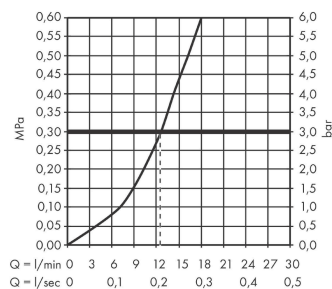

Vivenis

Single lever shower mixer for exposed installation

Finish: **Matt Black** Article Number: **75620670**

Description

product features

- 1 function
- centre distance: 150 ± 12 mm
- maximum flow rate at 3 bar: 12,3 l/min
- ceramic cartridge
- temperature limitation adjustable
- non-return valve
- with silencer
- hose connection DN15
- connection dimension: DN15
- min. operating pressure: 1 bar
- max. operating pressure: 10 bar
- connection type: s-shaped connections

Article Details

Price excl. VAT

303,30 £

Design awards

reddot winner 2021

GERMAN
DESIGN
AWARD
WINNER
2022

Product image

Scale drawing

Flowchart