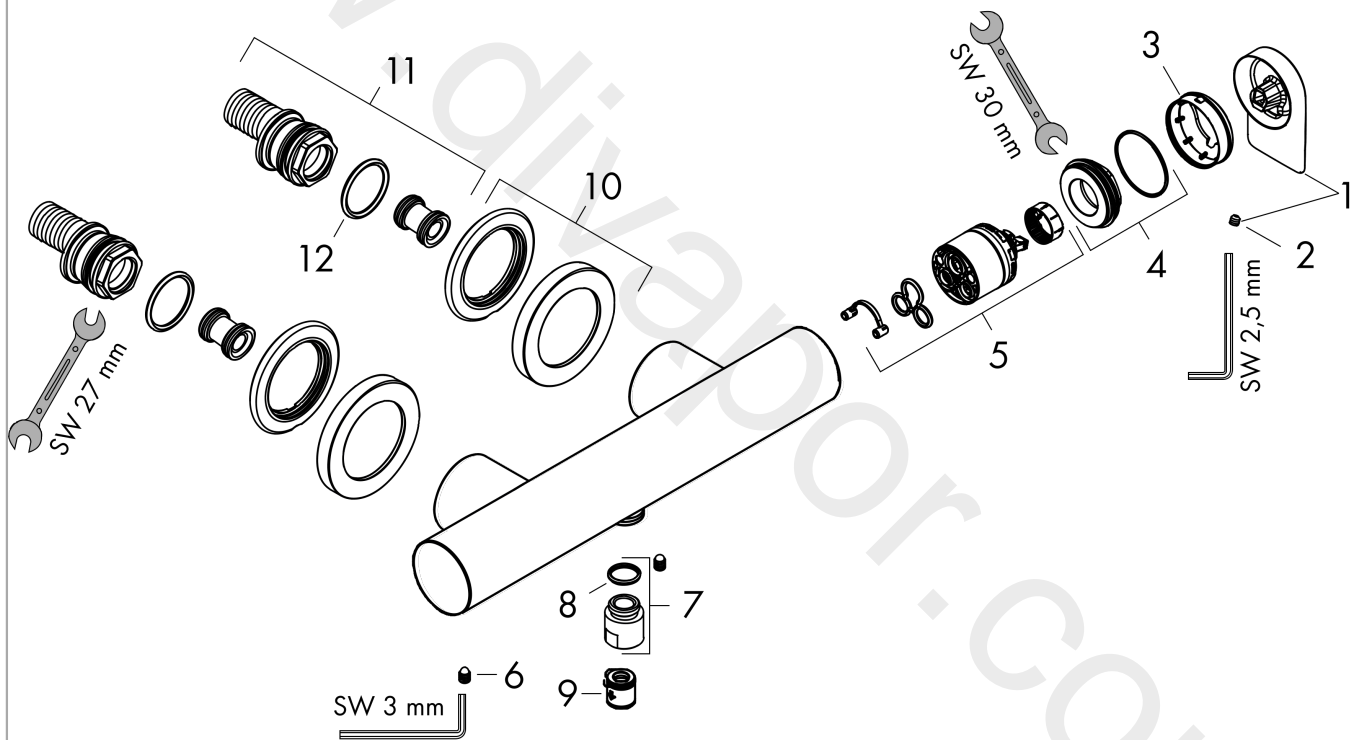

Vivenis

Single lever shower mixer for exposed installation

Finish: **Matt Black** Article Number: **75620670**

Description

product features

- 1 function
- centre distance: 150 ± 12 mm
- maximum flow rate at 3 bar: 12,3 l/min
- ceramic cartridge
- temperature limitation adjustable
- non-return valve
- with silencer
- hose connection DN15
- connection dimension: DN15
- min. operating pressure: 1 bar
- max. operating pressure: 10 bar
- connection type: s-shaped connections

Flowchart

Vivenis
Single lever shower mixer for exposed installation
 Finish: **Matt Black** Article Number: **75620670**

Exploded Drawing

Year of production: >06/21

Vivenis

Single lever shower mixer for exposed installation

Finish: **Matt Black** Article Number: **75620670**

Spare part list

Year of production: >06/21

Pos.	Description	Article Number	Price	PU
1	handle	94375670	£ 51,00	1
2	hollow set screw M5x5	98446000	£ 3,30	1
3	flange	94370670	£ 64,00	1
4	nut	93995000	£ 25,00	1
5	cartridge, assy	93895000	£ 79,00	1
6	screw	94366000	£ 13,30	1
7	Hose Connection	96044000	£ 25,00	1
8	O-ring 14x2	98129000	£ 3,30	1
9	set of non return valves DW 15	94074000	£ 16,10	1
10	escutcheon Ø 70 mm	94365670	£ 76,00	1
11	set of S-unions	95772000	£ 96,00	1
12	O-ring 29x3	98371000	£ 6,10	1