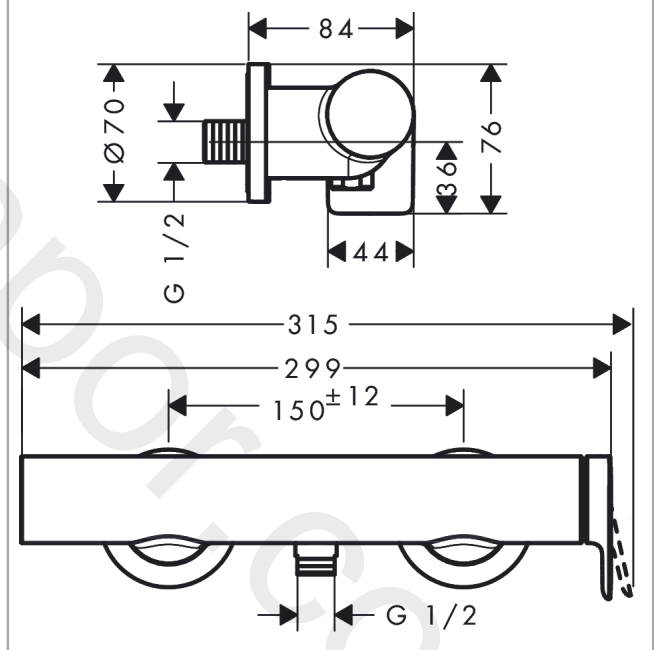

Scale drawing