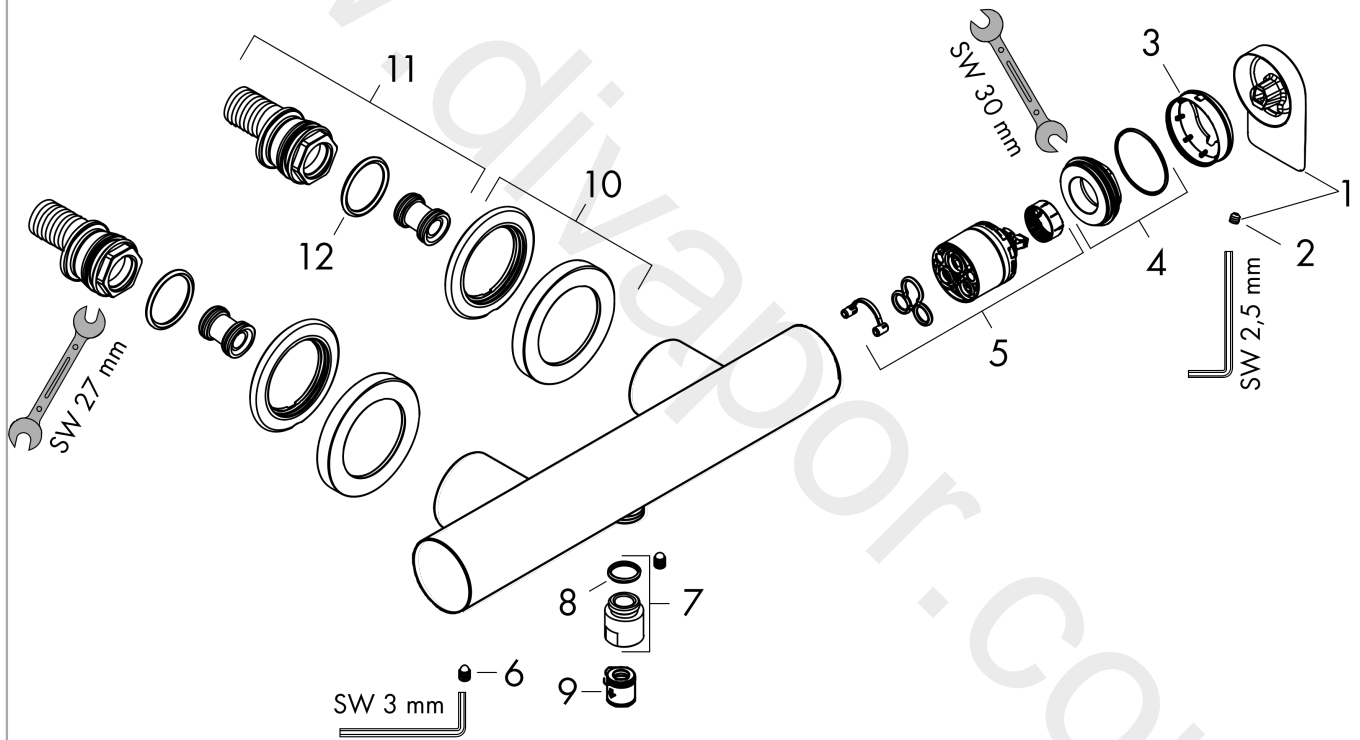

##### product features

- 1 function
- centre distance:  $150 \pm 12$  mm
- maximum flow rate at 3 bar: 12,3 l/min
- ceramic cartridge
- temperature limitation adjustable
- non-return valve
- with silencer
- hose connection DN15
- connection dimension: DN15
- min. operating pressure: 1 bar
- max. operating pressure: 10 bar
- connection type: s-shaped connections

#### Scale drawing

#### Flowchart

**Vivenis**  
**Single lever shower mixer for exposed installation**  
 Finish: **Chrome** Article Number: **75620000**

**Exploded Drawing**

Year of production: >06/21

**Vivenis**

**Single lever shower mixer for exposed installation**

Finish: **Chrome** Article Number: **75620000**

**Spare part list**

Year of production: >06/21

Pos.	Description	Article Number	Price	PU
1	handle	94375000	£ 35,00	1
2	hollow set screw M5x5	98446000	£ 3,30	1
3	flange	94370000	£ 43,00	1
4	nut	93995000	£ 25,00	1
5	cartridge, assy	93895000	£ 79,00	1
6	screw	94366000	£ 13,30	1
7	Hose Connection	96044000	£ 25,00	1
8	O-ring 14x2	98129000	£ 3,30	1
9	set of non return valves DW 15	94074000	£ 16,10	1
10	escutcheon Ø 70 mm	94365000	£ 51,00	1
11	set of S-unions	95772000	£ 96,00	1
12	O-ring 29x3	98371000	£ 6,10	1