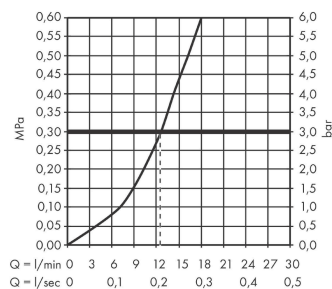

Vivenis

Single lever shower mixer for exposed installation

Finish: **Chrome** Article Number: **75620000**

Description

product features

- 1 function
- centre distance: 150 ± 12 mm
- maximum flow rate at 3 bar: 12,3 l/min
- ceramic cartridge
- temperature limitation adjustable
- non-return valve
- with silencer
- hose connection DN15
- connection dimension: DN15
- min. operating pressure: 1 bar
- max. operating pressure: 10 bar
- connection type: s-shaped connections

Article Details

Price excl. VAT

216,67 £

Design awards

reddot winner 2021

GERMAN
DESIGN
AWARD
WINNER
2022

Product image

Scale drawing

Flowchart