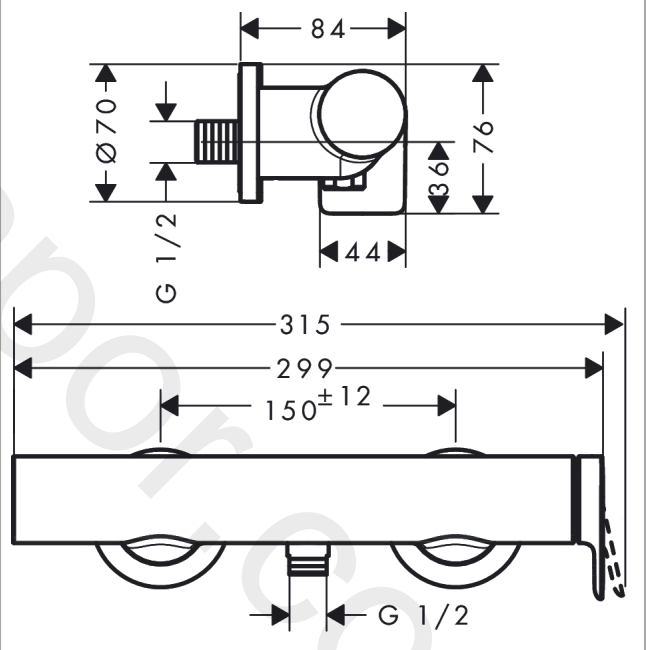

##### product features

- 1 function
- centre distance:  $150 \pm 12$  mm
- maximum flow rate at 3 bar: 12,3 l/min
- ceramic cartridge
- temperature limitation adjustable
- non-return valve
- with silencer
- hose connection DN15
- connection dimension: DN15
- min. operating pressure: 1 bar
- max. operating pressure: 10 bar
- connection type: s-shaped connections

#### Scale drawing