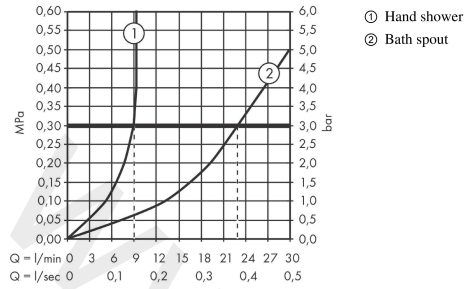

Vivenis

Single lever bath mixer floor-standing

Finish: **Matt White** Article Number: **75445707**

Flowchart

www.divapor.com