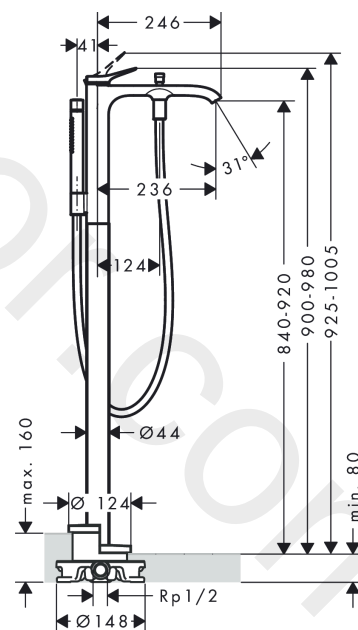

Vivenis

Single lever bath mixer floor-standing

Finish: **Matt White** Article Number: **75445707**

Description

product features

- consists of: single lever bath mixer floor standing, baton hand shower, shower hose, shower holder
- 2 functions
- spray type mixer: WaterfallStream
- spray type hand shower: Rain, Mono
- maximum flow rate at 3 bar: 22,4 l/min
- flow rate for bath spout at 3 bar: 22,4 l/min
- flow rate of hand shower at 3 bar: 9 l/min
- ceramic cartridge
- temperature limitation adjustable
- diverter with automatic resetting
- non-return valve
- connection dimension: DN15
- connection type: basic set
- deck mounted
- min. operating pressure: 1 bar
- max. operating pressure: 10 bar

Technology

Design awards

reddot winner 2021

GERMAN
DESIGN
AWARD
WINNER
2022

Product image

Scale drawing