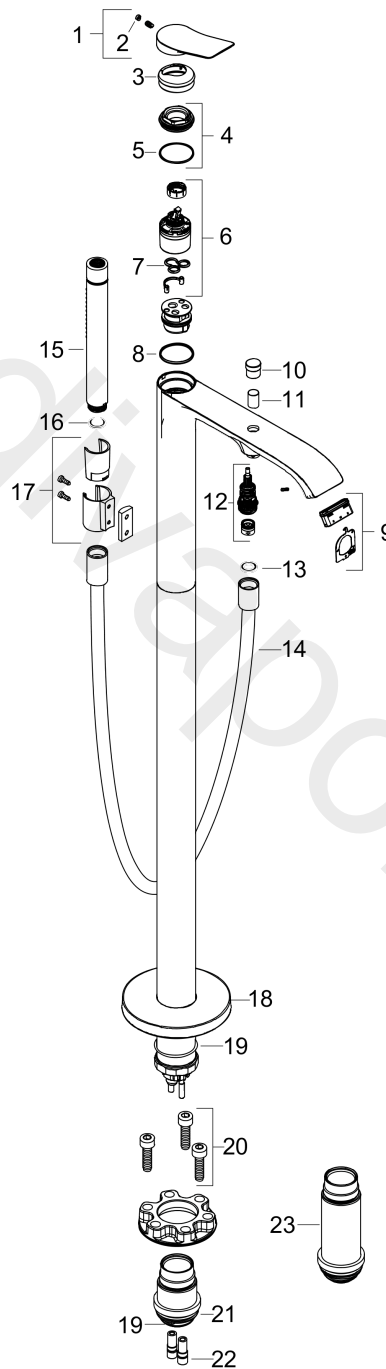

##### product features

- consists of: single lever bath mixer floor standing, baton hand shower, shower hose, shower holder
- 2 functions
- spray type mixer: WaterfallStream
- spray type hand shower: Rain, Mono
- maximum flow rate at 3 bar: 22,4 l/min
- flow rate for bath spout at 3 bar: 22,4 l/min
- flow rate of hand shower at 3 bar: 9 l/min
- ceramic cartridge
- temperature limitation adjustable
- diverter with automatic resetting
- non-return valve
- connection dimension: DN15
- connection type: basic set
- deck mounted
- min. operating pressure: 1 bar
- max. operating pressure: 10 bar

#### Product image

#### Scale drawing

**Vivenis**

**Single lever bath mixer floor-standing**

Finish: **Matt White** Article Number: **75445707**

**Flowchart**

www.divapor.com

**Vivenis**  
**Single lever bath mixer floor-standing**  
 Finish: **Matt White** Article Number: **75445707**

Exploded Drawing

Year of production: >08/21

**Vivenis****Single lever bath mixer floor-standing**Finish: **Matt White** Article Number: **75445707****Spare part list**

Year of production: &gt;08/21

Pos.	Description	Article Number	Price	PU
1	handle	94277700	£ 96,00	1
2	screw cover	93735700	£ 9,00	1
3	escutcheon	94027700	£ 38,00	1
4	nut	93995000	£ 25,00	1
5	O-ring 35x1,5	92114000	£ 6,10	1
6	cartridge, assy	93895000	£ 79,00	1
7	seal	95008000	£ 9,00	1
8	O-Ring 30x2	98186000	£ 3,30	1
9	aerator cpl.	93916000	£ 43,00	1
10	diverter knob	97981700	£ 33,00	1
11	sleeve	97979700	£ 51,00	1
12	selector	97978000	£ 64,00	1
13	seal	98058000	£ 3,30	1
14	shower hose 1,25 m	28282700	£ 93,84	1
15	handshower	28532700	£ 312,24	1
16	filter packing	94246000	£ 3,30	1
17	shower holder, assy	96295700	£ 51,00	1
18	escutcheon	94038700	£ 142,00	1
19	O-ring 44x2,5	98162000	£ 3,30	1
20	hexagon socket screw M10x35	97670000	£ 16,10	1
21	O-ring 29x3	98371000	£ 6,10	1
22	O-ring 7x2	98419000	£ 3,30	1
23	extension set 60 mm	93882000	£ 275,00	1