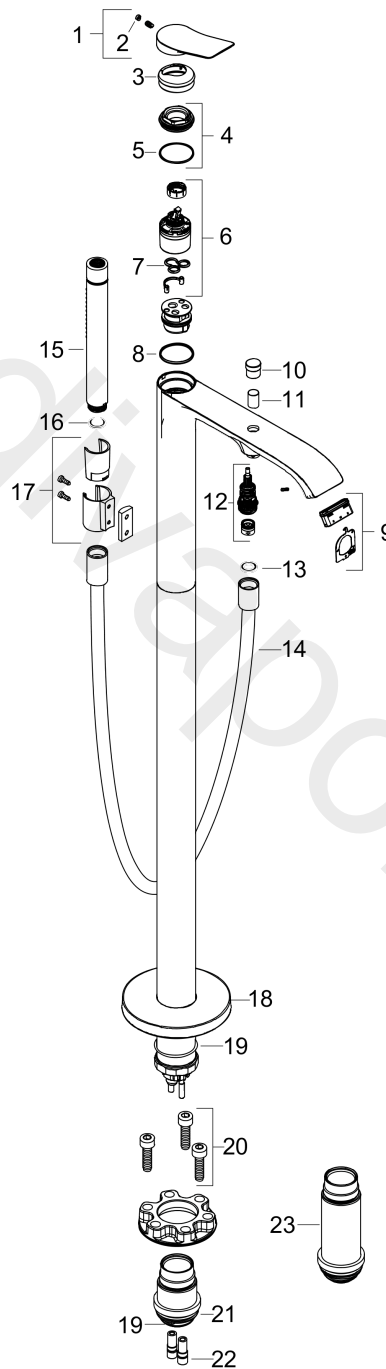

##### product features

- consists of: single lever bath mixer floor standing, baton hand shower, shower hose, shower holder
- 2 functions
- projection: 236 mm
- spray type mixer: WaterfallStream
- spray type hand shower: Rain, Mono
- maximum flow rate at 3 bar: 21,3 l/min
- flow rate for bath spout at 3 bar: 21,3 l/min
- flow rate of hand shower at 3 bar: 13,4 l/min
- ceramic cartridge
- temperature limitation adjustable
- diverter with automatic resetting
- non-return valve
- connection dimension: DN15
- connection type: basic set
- deck mounted
- min. operating pressure: 1 bar
- max. operating pressure: 10 bar

#### Product image

#### Scale drawing

**Vivenis**

**Single lever bath mixer floor-standing**

Finish: **Chrome** Article Number: **75445000**

**Flowchart**

www.divapor.com

**Vivenis**  
**Single lever bath mixer floor-standing**  
 Finish: **Chrome** Article Number: **75445000**

**Exploded Drawing**

Year of production: >06/21

**Vivenis****Single lever bath mixer floor-standing**Finish: **Chrome** Article Number: **75445000****Spare part list**

Year of production: &gt;06/21

Pos.	Description	Article Number	Price	PU
1	handle	94277000	£ 64,00	1
2	screw cover	93735460	£ 9,00	1
3	escutcheon	94027000	£ 25,00	1
4	nut	93995000	£ 25,00	1
5	O-ring 35x1,5	92114000	£ 6,10	1
6	cartridge, assy	93895000	£ 79,00	1
7	seal	95008000	£ 9,00	1
8	O-Ring 30x2	98186000	£ 3,30	1
9	aerator cpl.	93916000	£ 43,00	1
10	diverter knob	97981000	£ 20,50	1
11	sleeve	97979000	£ 16,10	1
12	selector	97978000	£ 64,00	1
13	seal	98058000	£ 3,30	1
14	shower hose 1,25 m	28282000	£ 67,00	1
15	handshower	28532000	£ 223,00	1
16	filter packing	94246000	£ 3,30	1
17	shower holder, assy	96295000	£ 35,00	1
18	escutcheon	94038000	£ 96,00	1
19	O-ring 44x2,5	98162000	£ 3,30	1
20	hexagon socket screw M10x35	97670000	£ 16,10	1
21	O-ring 29x3	98371000	£ 6,10	1
22	O-ring 7x2	98419000	£ 3,30	1
23	extension set 60 mm	93882000	£ 275,00	1