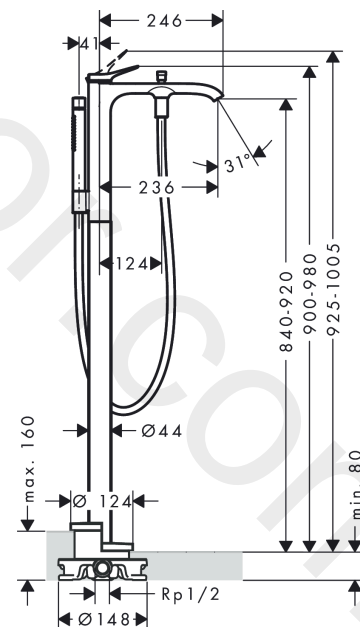

Vivenis

Single lever bath mixer floor-standing

Finish: **Chrome** Article Number: **75445000**

Description

product features

- consists of: single lever bath mixer floor standing, baton hand shower, shower hose, shower holder
- 2 functions
- projection: 236 mm
- spray type mixer: WaterfallStream
- spray type hand shower: Rain, Mono
- maximum flow rate at 3 bar: 21,3 l/min
- flow rate for bath spout at 3 bar: 21,3 l/min
- flow rate of hand shower at 3 bar: 13,4 l/min
- ceramic cartridge
- temperature limitation adjustable
- diverter with automatic resetting
- non-return valve
- connection dimension: DN15
- connection type: basic set
- deck mounted
- min. operating pressure: 1 bar
- max. operating pressure: 10 bar

Article Details

Price excl. VAT

1.516,67 £

Technology

Design awards

reddot winner 2021

GERMAN
DESIGN
AWARD
WINNER
2022

Product image

Scale drawing