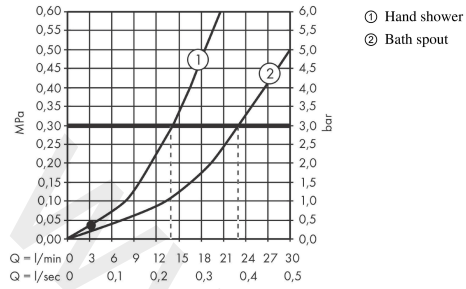

Vivenis

Single lever bath mixer floor-standing

Finish: **Chrome** Article Number: **75445000**

Flowchart

www.divapor.com