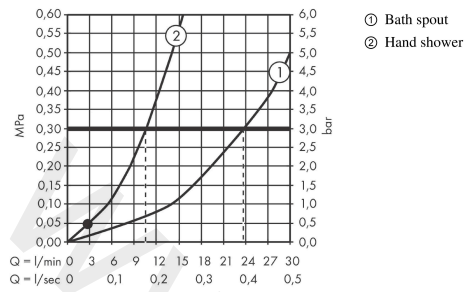

Vivenis

4-hole rim mounted bath mixer with sBox

Finish: **Matt White** Article Number: **75444700**

Flowchart

www.divapor.com