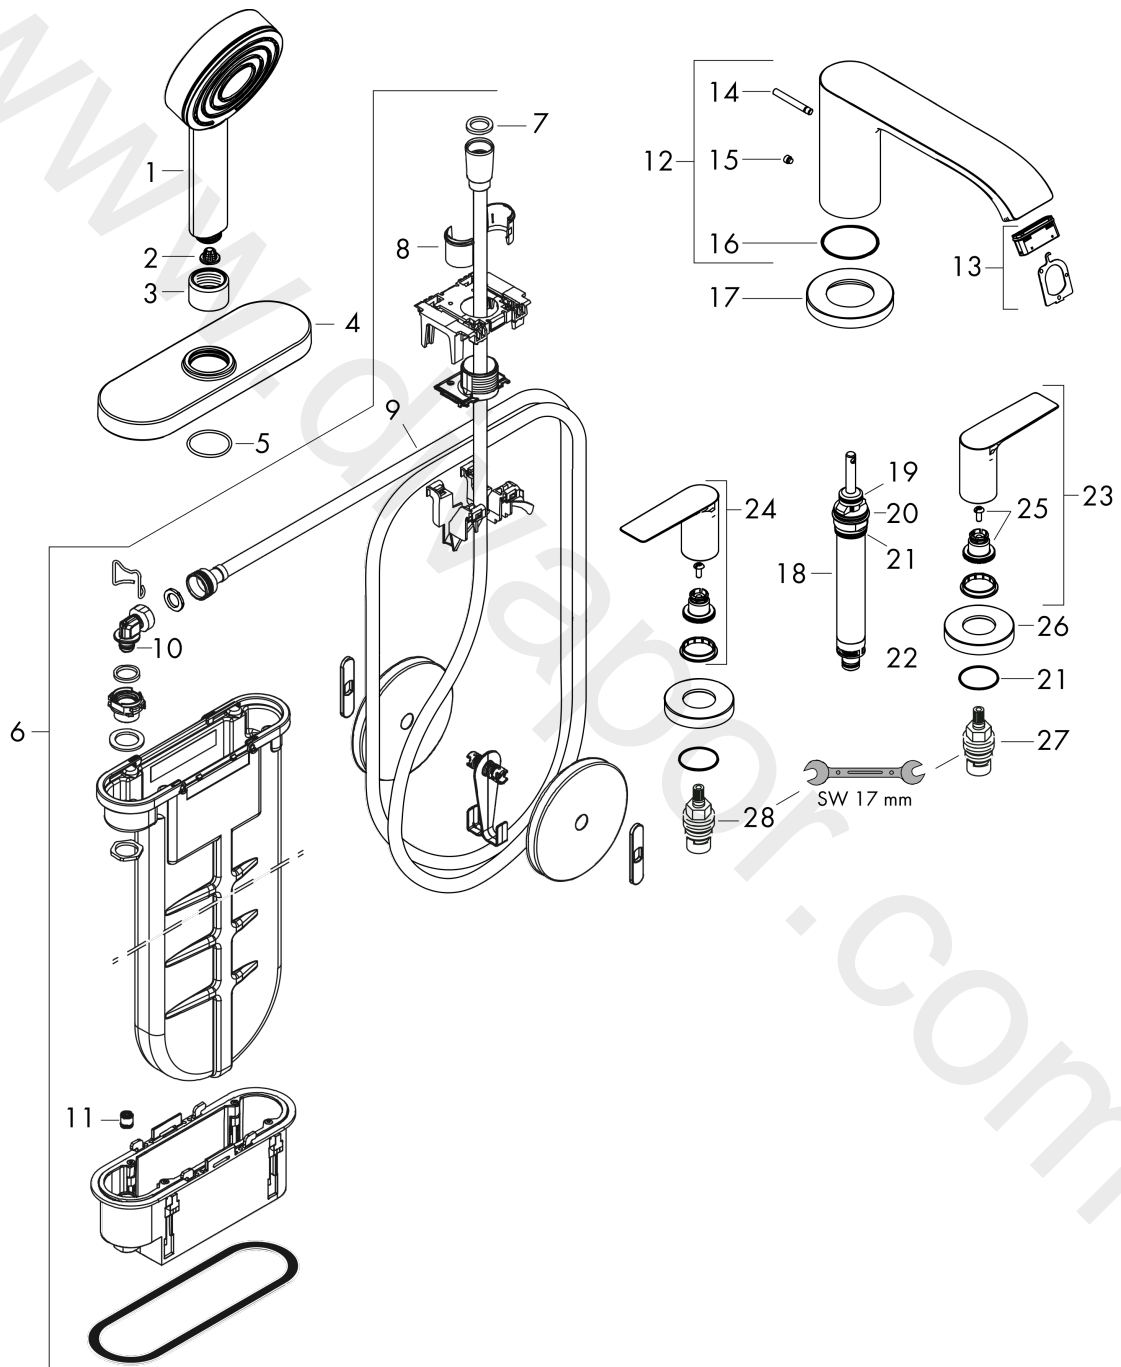

**Exploded Drawing**

Year of production: >06/21

**Vivenis****4-hole rim mounted bath mixer with sBox**Finish: **Matt White** Article Number: **75444700****Spare part list**

Year of production: &gt;06/21

| Pos. | Description                 | Article Number | Price    | PU |
|------|-----------------------------|----------------|----------|----|
| 1    | handshower                  | 24120700       | £ 57,36  | 1  |
| 2    | filter                      | 92672000       | £ 6,10   | 1  |
| 3    | nut                         | 97584700       | £ 25,00  | 1  |
| 4    | escutcheon                  | 93505700       | £ 202,00 | 1  |
| 5    | O-Ring 32x2                 | 98193000       | £ 3,30   | 1  |
| 6    | sBox                        | 94679000       | £ 370,00 | 1  |
| 7    | seal                        | 98058000       | £ 3,30   | 1  |
| 8    | insert for shower holder    | 96942000       | £ 13,30  | 1  |
| 9    | shower hose                 | 93506000       | £ 137,00 | 1  |
| 10   | O-ring 9x2                  | 98119000       | £ 3,30   | 1  |
| 11   | non return valve DW 10      | 96456000       | £ 9,00   | 1  |
| 12   | spout cpl.                  | 94312700       | £ 260,00 | 1  |
| 13   | aerator cpl.                | 93916000       | £ 43,00  | 1  |
| 14   | diverter knob               | 98707700       | £ 38,00  | 1  |
| 15   | hollow set screw M6x6       | 97660000       | £ 3,30   | 1  |
| 16   | O-ring 41x1,5               | 98168000       | £ 3,30   | 1  |
| 17   | escutcheon for spout        | 93978700       | £ 202,00 | 1  |
| 18   | selector assy               | 96775000       | £ 79,00  | 1  |
| 19   | O-Ring 14x2,5               | 98189000       | £ 3,30   | 1  |
| 20   | O-Ring 23x2,5               | 98183000       | £ 3,30   | 1  |
| 21   | O-Ring 22x2                 | 98185000       | £ 3,30   | 1  |
| 22   | O-ring 9x2,5                | 98217000       | £ 3,30   | 1  |
| 23   | handle for cold water       | 94311700       | £ 96,00  | 1  |
| 24   | handle for hot water        | 94310700       | £ 96,00  | 1  |
| 25   | handle fixing set           | 94184000       | £ 6,10   | 1  |
| 26   | escutcheon for handle       | 93976700       | £ 142,00 | 1  |
| 27   | shut off unit left closing  | 94008000       | £ 43,00  | 1  |
| 28   | shut off unit right closing | 94009000       | £ 43,00  | 1  |
| 29   | O-ring 42x1,5               | 98171000       | £ 3,30   | 1  |