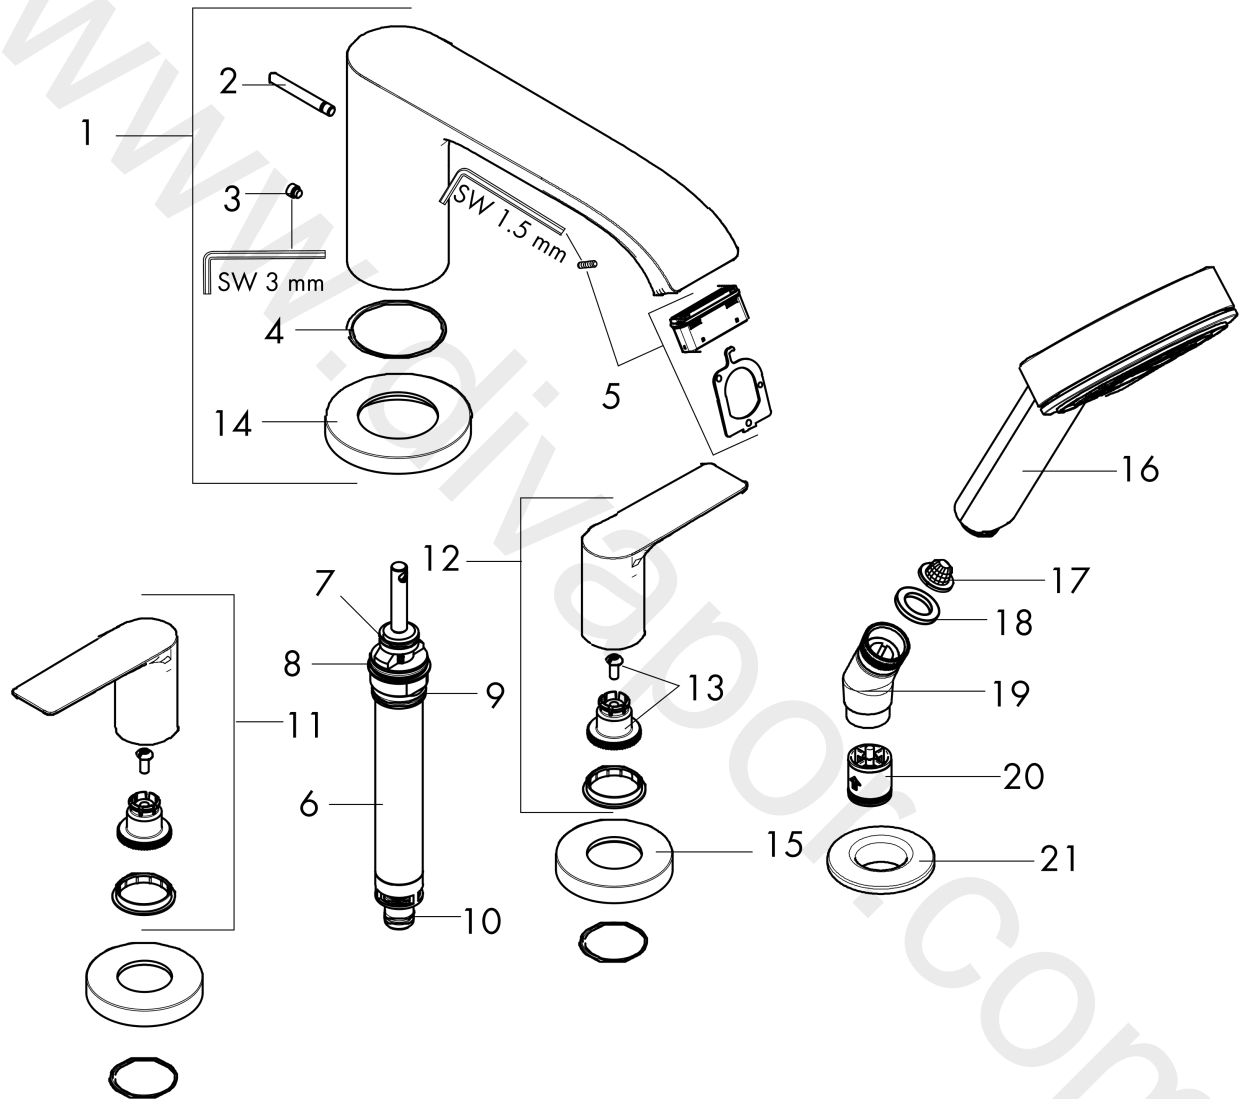

Vivenis**4-hole rim mounted bath mixer**Finish: **Matt Black** Article Number: **75443671****Description****product features**

- consists of: 4-hole rim mounted bath mixer, hand shower, shower holder
- 2 functions
- spray type mixer: WaterfallStream
- spray type hand shower: PowderRain
- maximum pull-out length of hand shower: 1,45 m
- flow rate of hand shower at 3 bar: 6,6 l/min
- ceramic valves hot/cold 90°
- connection dimension: DN15
- connection type: basic set
- installation on bath rim
- min. operating pressure: 1 bar
- max. operating pressure: 10 bar

Technology**Design awards**

reddot winner 2021

GERMAN
DESIGN
AWARD
WINNER
2022**Product image**

Vivenis

4-hole rim mounted bath mixer

Finish: **Matt Black** Article Number: **75443671**

Exploded Drawing

Year of production: >11/21

Vivenis**4-hole rim mounted bath mixer**Finish: **Matt Black** Article Number: **75443671****Spare part list**

Year of production: >11/21

Pos.	Description	Article Number	Price	PU
1	spout cpl.	94312670	£ 260,00	1
2	diverter knob	98707670	£ 38,00	1
3	hollow set screw M6x6	97660000	£ 3,30	1
4	O-ring 41x1,5	98168000	£ 3,30	1
5	aerator cpl.	93916000	£ 43,00	1
6	selector assy	93589000	£ 137,00	1
7	O-Ring 14x2,5	98189000	£ 3,30	1
8	O-Ring 23x2,5	98183000	£ 3,30	1
9	O-Ring 22x2	98185000	£ 3,30	1
10	O-ring 9x2,5	98217000	£ 3,30	1
11	handle for hot water	94310670	£ 96,00	1
12	handle for cold water	94311670	£ 96,00	1
13	handle fixing set	94184000	£ 6,10	1
14	escutcheon for spout	93978670	£ 202,00	1
15	escutcheon for handle	93976670	£ 142,00	1
16	-	24112671	-	1
17	filter	92672000	£ 6,10	1
18	seal	98058000	£ 3,30	1
19	shower holder	28071670	£ 64,00	1
20	set of non return valves DW 15	94074000	£ 16,10	1
21	escutcheon Ø 52 mm	97159670	£ 76,00	1