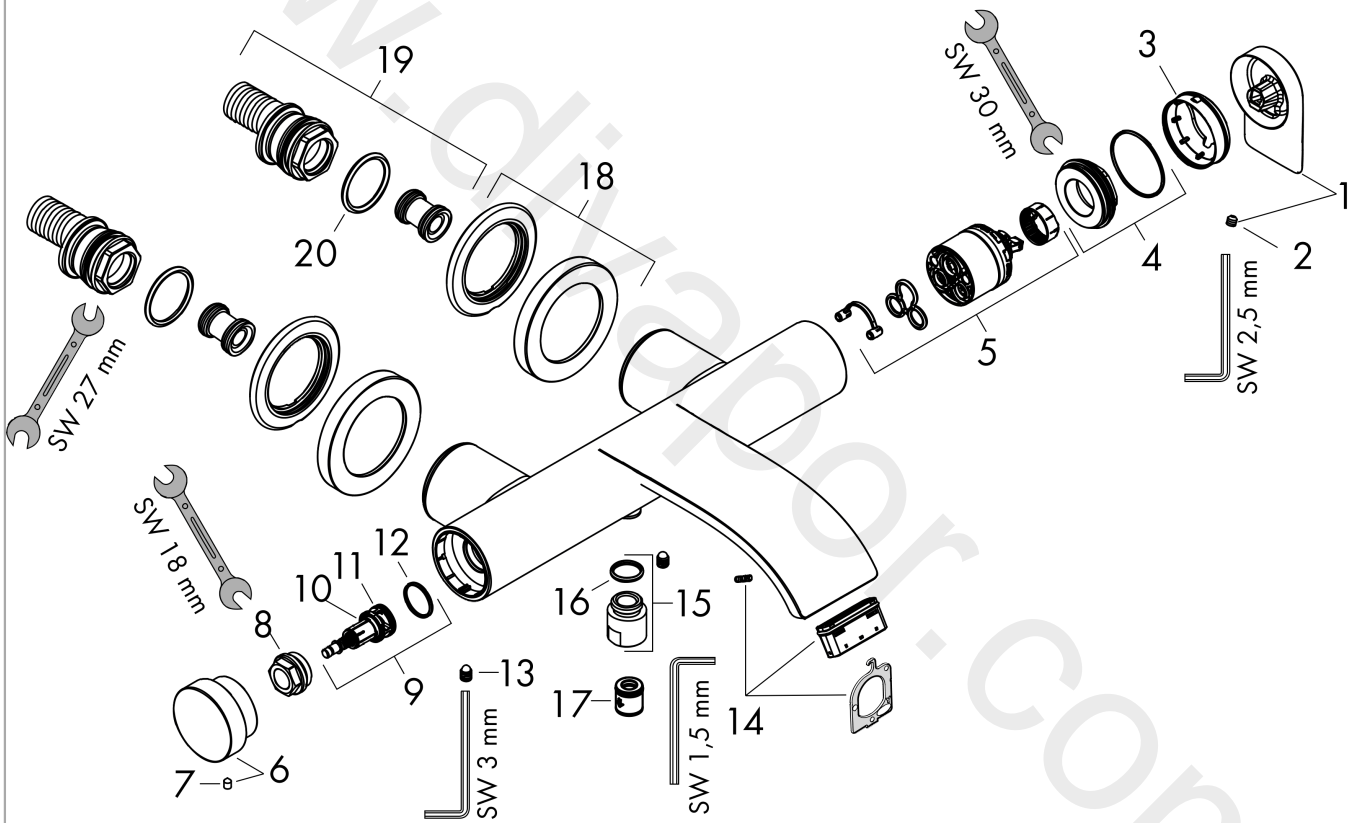

Vivenis
Single lever bath mixer for exposed installation 2 ticks
Finish: **Chrome** Article Number: **75420009**

Exploded Drawing

Year of production: >08/21

Vivenis

Single lever bath mixer for exposed installation 2 ticks

Finish: **Chrome** Article Number: **75420009**

Spare part list

Year of production: >08/21

Pos.	Description	Article Number	Price	PU
1	handle	94375000	£ 35,00	1
2	hollow set screw M5x5	98446000	£ 3,30	1
3	flange	94370000	£ 43,00	1
4	nut	93995000	£ 25,00	1
5	cartridge, assy	93895000	£ 79,00	1
6	pushbutton	94369000	£ 96,00	1
7	hollow set screw M4x6	97767000	£ 3,30	1
8	nut	94367000	£ 43,00	1
9	selector assy	94368000	£ 96,00	1
10	O-ring 12x1,5	98430000	£ 3,30	1
11	O-ring 15x1,5	92118000	£ 3,30	1
12	O-ring 17x1,5	98137000	£ 3,30	1
13	screw	94366000	£ 13,30	1
14	aerator cpl.	93916000	£ 43,00	1
15	connecting thread	95392000	£ 20,50	1
16	O-ring 14x2	98129000	£ 3,30	1
17	non return valve	92839000	£ 16,10	1
18	escutcheon Ø 70 mm	94365000	£ 51,00	1
19	set of S-unions	95772000	£ 96,00	1
20	O-ring 29x3	98371000	£ 6,10	1