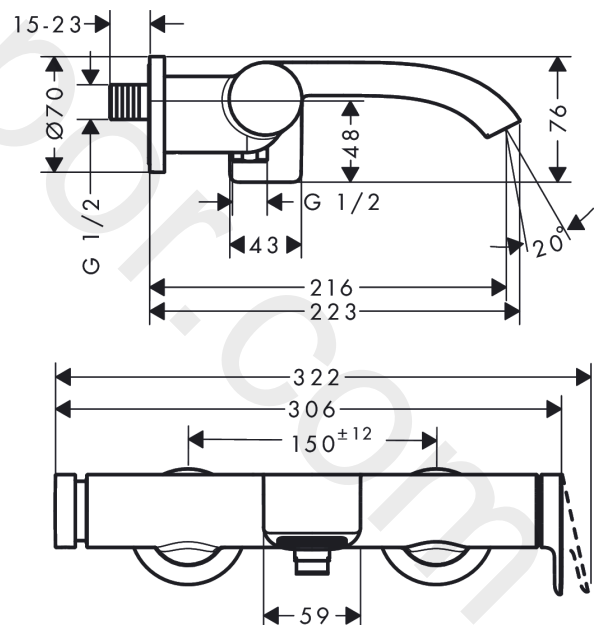

Scale drawing