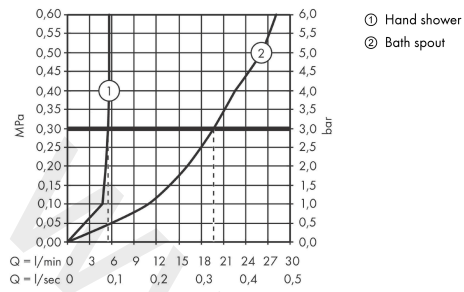

Vivenis
Single lever bath mixer for exposed installation 2 ticks
Finish: **Chrome** Article Number: **75420009**

Flowchart