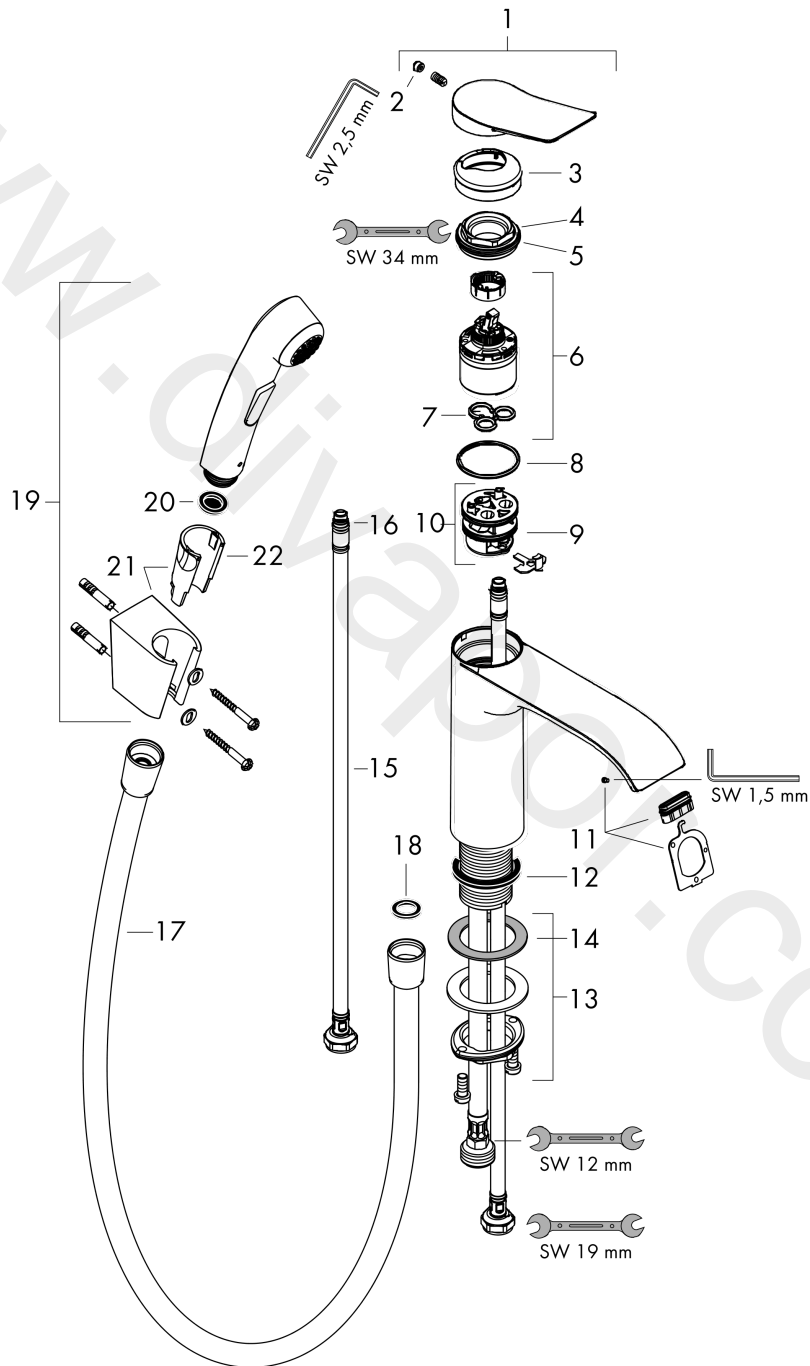

Vivenis

Single lever basin mixer with bidette hand shower and shower hose 160 cm

Finish: **Chrome** Article Number: **75210000**

Flowchart

Vivenis

Single lever basin mixer with bidette hand shower and shower hose 160 cm

Finish: **Chrome** Article Number: **75210000**

Exploded Drawing

Year of production: >10/21

Vivenis**Single lever basin mixer with bidette hand shower and shower hose 160 cm**Finish: **Chrome** Article Number: **75210000****Spare part list**

Year of production: >10/21

Pos.	Description	Article Number	Price	PU
1	handle	94277000	£ 64,00	1
2	screw cover	93735460	£ 9,00	1
3	escutcheon	94027000	£ 25,00	1
4	nut	93995000	£ 25,00	1
5	O-ring 35x1,5	92114000	£ 6,10	1
6	cartridge, assy	93897000	£ 79,00	1
7	seal	95008000	£ 9,00	1
8	O-ring 35x2	92604000	£ 6,10	1
9	adapter for cartridge	92845000	£ 16,10	1
10	O-Ring 30x2	98186000	£ 3,30	1
11	spray former	94640000	£ 43,00	1
12	flat seal	98749000	£ 6,10	1
13	fixing set (Ø 32)	13961000	£ 25,00	1
14	lever collar	97548000	£ 3,30	1
15	connection hose 450 mm M8x0,75 G3/8	97206000	£ 35,00	1
16	O-ring 6,6x1,6	93019000	£ 3,30	1
17	shower hose Isiflex'B 1,60 m	28276000	£ 38,00	1
18	seal	98058000	£ 3,30	1
19	handshower	96907000	£ 84,00	1
20	filter packing	94246000	£ 3,30	1
21	shower holder	28331000	£ 43,00	1
22	guide	98918000	£ 3,30	1
a	push-open waste set	50100000	£ 78,00	1
b	fixation extension 35 mm	13898000	£ 79,00	1