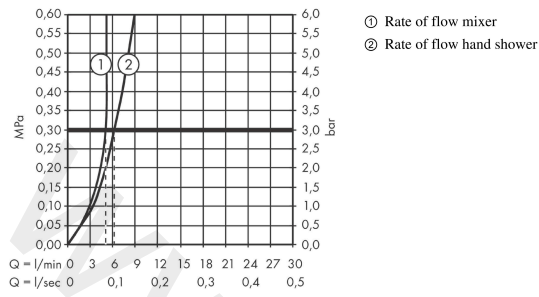

Vivenis

Single lever basin mixer with bidette hand shower and shower hose 160 cm

Finish: **Chrome** Article Number: **75210000**

Flowchart

Vivenis

Single lever basin mixer with bidette hand shower and shower hose 160 cm

Finish: **Chrome** Article Number: **75210000**

Exploded Drawing

Year of production: >10/21

Vivenis**Single lever basin mixer with bidette hand shower and shower hose 160 cm**Finish: **Chrome** Article Number: **75210000****Spare part list**