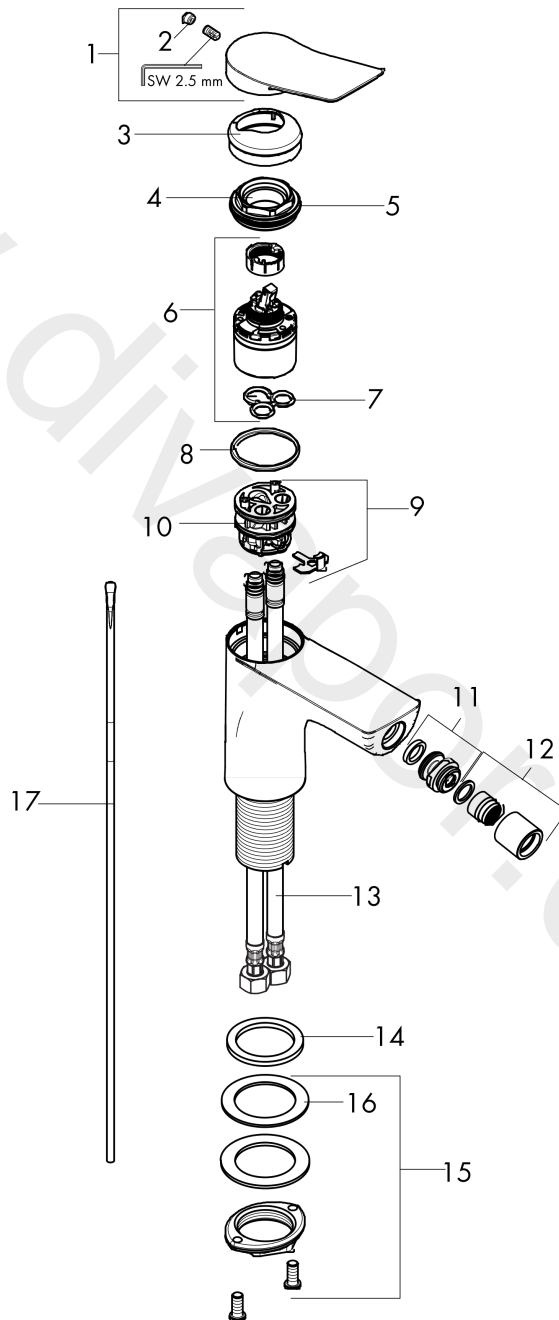

**Vivenis****Single lever bidet mixer with pop-up waste set**Finish: **Brushed Nickel** Article Number: **75200821****Description****product features**

- consists of: single lever bidet mixer, waste set
- projection: 130 mm
- spout height: 81 mm
- ball-pivot joint
- spray type: laminar spray
- maximum flow rate at 3 bar: 8,4 l/min
- ceramic cartridge
- temperature limitation adjustable
- suitable for continuous flow water heaters
- pop-up waste set G 1
- material waste set: metal
- connection type: G 3/8 compression

**Design awards**

reddot winner 2021

GERMAN  
DESIGN  
AWARD  
WINNER  
2022**Product image**

**Vivenis**

**Single lever bidet mixer with pop-up waste set**

Finish: **Brushed Nickel** Article Number: **75200821**

**Exploded Drawing**

Year of production: >11/21

**Vivenis****Single lever bidet mixer with pop-up waste set**Finish: **Brushed Nickel** Article Number: **75200821****Spare part list**

Year of production: &gt;11/21

Pos.	Description	Article Number	Price	PU
1	handle	94277820	£ 96,00	1
2	screw cover	93735460	£ 9,00	1
3	escutcheon	94027820	£ 38,00	1
4	nut	93995000	£ 25,00	1
5	O-ring 35x1,5	92114000	£ 6,10	1
6	cartridge, assy	93897000	£ 79,00	1
7	seal	95008000	£ 9,00	1
8	O-ring 35x2	92604000	£ 6,10	1
9	adapter for cartridge	98750000	£ 13,30	1
10	O-Ring 30x2	98186000	£ 3,30	1
11	ball joint	97362820	£ 64,00	1
13	connection hose 23½" M8x0,75 3/8"	96556001	-	1
14	flat seal	98749000	£ 6,10	1
15	fixing set (Ø 32)	13961000	£ 25,00	1
16	lever collar	97548000	£ 3,30	1
17	pull rod	96657820	£ 35,00	1
a	lever arm 340mm (ball-Ø12mm)	96324000	£ 25,00	1
b	pop up waste	88509820	-	1