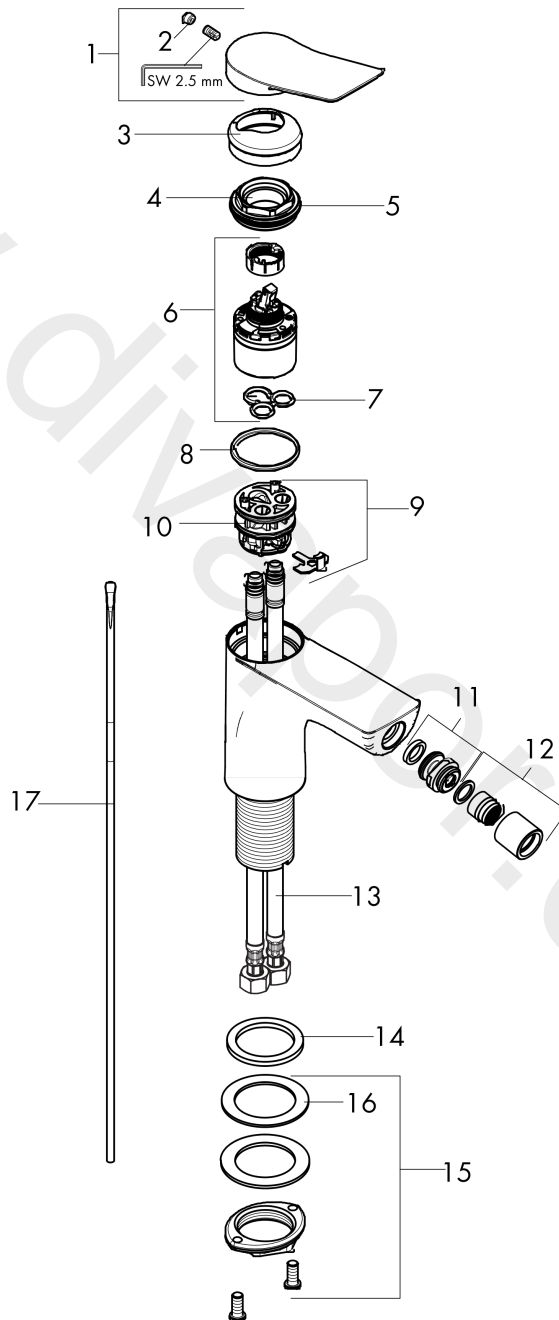

Vivenis**Single lever bidet mixer with pop-up waste set**Finish: **Matt White** Article Number: **75200701****Description****product features**

- consists of: single lever bidet mixer, waste set
- projection: 130 mm
- spout height: 81 mm
- ball-pivot joint
- spray type: laminar spray
- maximum flow rate at 3 bar: 8,4 l/min
- ceramic cartridge
- temperature limitation adjustable
- suitable for continuous flow water heaters
- pop-up waste set G 1
- material waste set: metal
- connection type: G 3/8 compression

Design awards

reddot winner 2021

GERMAN
DESIGN
AWARD
WINNER
2022**Product image**

Vivenis
Single lever bidet mixer with pop-up waste set
 Finish: **Matt White** Article Number: **75200701**

Exploded Drawing

Year of production: >11/21

Vivenis

Single lever bidet mixer with pop-up waste set

Finish: **Matt White** Article Number: **75200701**

Spare part list

Year of production: >11/21

Pos.	Description	Article Number	Price	PU
1	handle	94277700	£ 96,00	1
2	screw cover	93735700	£ 9,00	1
3	escutcheon	94027700	£ 38,00	1
4	nut	93995000	£ 25,00	1
5	O-ring 35x1,5	92114000	£ 6,10	1
6	cartridge, assy	93897000	£ 79,00	1
7	seal	95008000	£ 9,00	1
8	O-ring 35x2	92604000	£ 6,10	1
9	adapter for cartridge	98750000	£ 13,30	1
10	O-Ring 30x2	98186000	£ 3,30	1
11	ball joint	97362700	£ 64,00	1
13	connection hose 23½" M8x0,75 3/8"	96556001	-	1
14	flat seal	98749000	£ 6,10	1
15	fixing set (Ø 32)	13961000	£ 25,00	1
16	lever collar	97548000	£ 3,30	1
17	pull rod	96657700	£ 19,80	1
a	lever arm 340mm (ball-Ø12mm)	96324000	£ 25,00	1