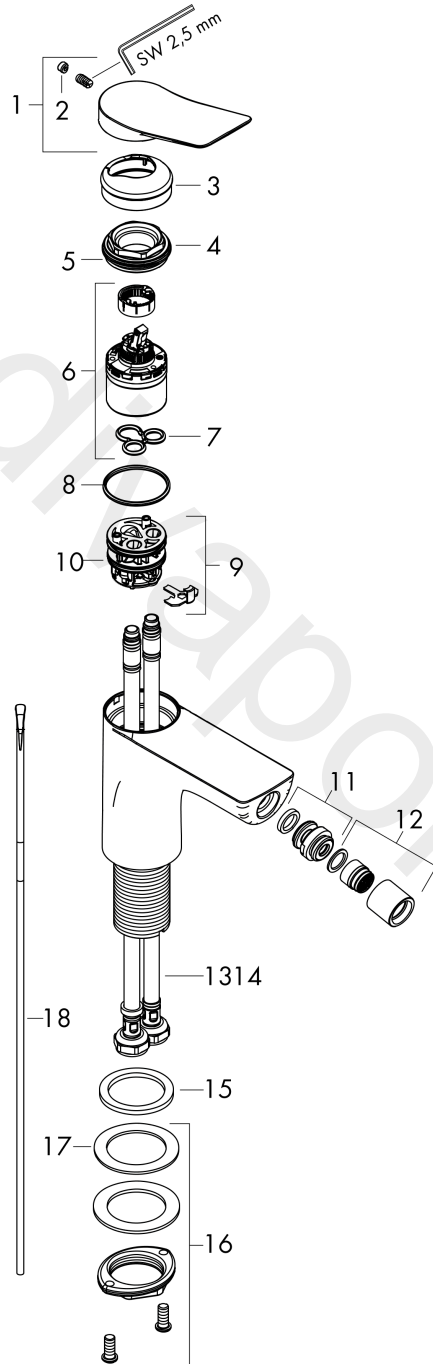

Vivenis
Single lever bidet mixer with pop-up waste set
Finish: **Matt White** Article Number: **75200700**

Exploded Drawing

Year of production: >06/21

Vivenis

Single lever bidet mixer with pop-up waste set

Finish: **Matt White** Article Number: **75200700**

Spare part list

Year of production: >06/21

Pos.	Description	Article Number	Price	PU
1	handle	94277700	£ 96,00	1
2	screw cover	93735700	£ 9,00	1
3	escutcheon	94027700	£ 38,00	1
4	nut	93995000	£ 25,00	1
5	O-ring 35x1,5	92114000	£ 6,10	1
6	cartridge, assy	93897000	£ 79,00	1
7	seal	95008000	£ 9,00	1
8	O-ring 35x2	92604000	£ 6,10	1
9	adapter for cartridge	98750000	£ 13,30	1
10	O-Ring 30x2	98186000	£ 3,30	1
11	ball joint	97362700	£ 64,00	1
12	aerator laminar M16x1 (7 l/min)	97360700	£ 64,00	1
13	connection hose 450 mm M8x0,75 G3/8	97206000	£ 35,00	1
14	O-ring 6,6x1,6	93019000	£ 3,30	1
15	flat seal	98749000	£ 6,10	1
16	fixing set (Ø 32)	13961000	£ 25,00	1
17	lever collar	97548000	£ 3,30	1
18	pull rod	96657000	£ 13,30	1
a	pop up waste	94139700	£ 163,00	1
b	fixation extension 35 mm	13898000	£ 79,00	1