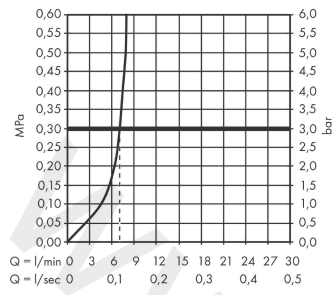

#### Scale drawing

**Vivenis**

**Single lever bidet mixer with pop-up waste set**

Finish: **Matt White** Article Number: **75200700**

**Flowchart**

**Vivenis**  
**Single lever bidet mixer with pop-up waste set**  
 Finish: **Matt White** Article Number: **75200700**