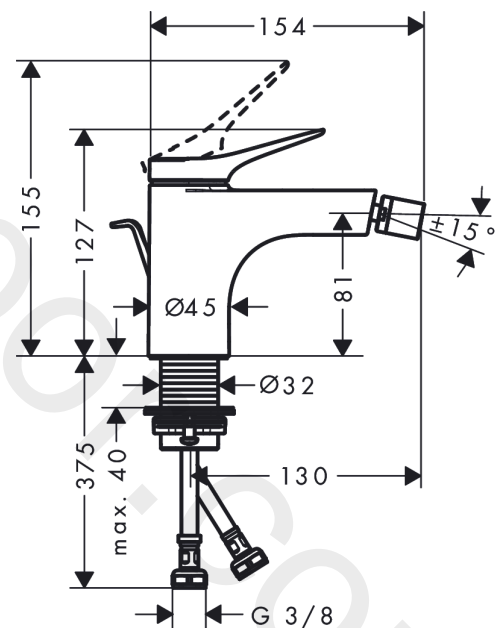

##### product features

- consists of: single lever bidet mixer, waste set
- projection: 130 mm
- spout height: 81 mm
- ball-pivot joint
- spray type: laminar spray
- maximum flow rate at 3 bar: 7,5 l/min
- ceramic cartridge
- temperature limitation adjustable
- suitable for continuous flow water heaters
- pop-up waste set G 1¼
- material waste set: metal
- connection type: G ¾ connections
- connection dimension: DN15

#### Product image

#### Scale drawing

**Vivenis**

**Single lever bidet mixer with pop-up waste set**

Finish: **Matt White** Article Number: **75200700**

**Flowchart**

**Vivenis**  
**Single lever bidet mixer with pop-up waste set**  
 Finish: **Matt White** Article Number: **75200700**

#### Spare part list

Year of production: >06/21

Pos.	Description	Article Number	Price	PU
1	handle	94277700	£ 96,00	1
2	screw cover	93735700	£ 9,00	1
3	escutcheon	94027700	£ 38,00	1
4	nut	93995000	£ 25,00	1
5	O-ring 35x1,5	92114000	£ 6,10	1
6	cartridge, assy	93897000	£ 79,00	1
7	seal	95008000	£ 9,00	1
8	O-ring 35x2	92604000	£ 6,10	1
9	adapter for cartridge	98750000	£ 13,30	1
10	O-Ring 30x2	98186000	£ 3,30	1
11	ball joint	97362700	£ 64,00	1
12	aerator laminar M16x1 (7 l/min)	97360700	£ 64,00	1
13	connection hose 450 mm M8x0,75 G3/8	97206000	£ 35,00	1
14	O-ring 6,6x1,6	93019000	£ 3,30	1
15	flat seal	98749000	£ 6,10	1
16	fixing set (Ø 32)	13961000	£ 25,00	1
17	lever collar	97548000	£ 3,30	1
18	pull rod	96657000	£ 13,30	1
a	pop up waste	94139700	£ 163,00	1
b	fixation extension 35 mm	13898000	£ 79,00	1