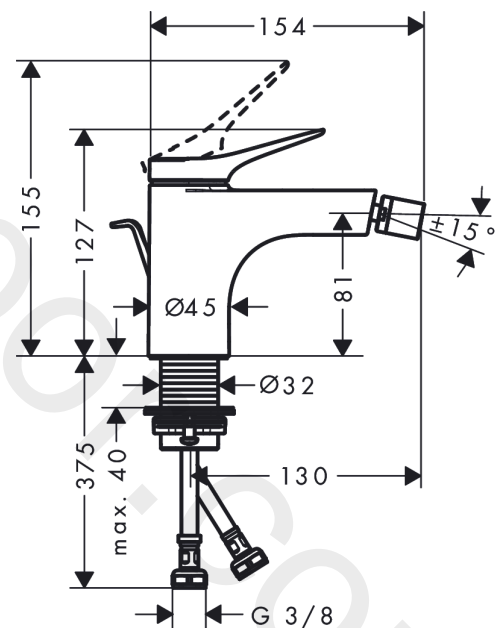

##### product features

- consists of: single lever bidet mixer, waste set
- projection: 130 mm
- spout height: 81 mm
- ball-pivot joint
- spray type: laminar spray
- maximum flow rate at 3 bar: 7,5 l/min
- ceramic cartridge
- temperature limitation adjustable
- suitable for continuous flow water heaters
- pop-up waste set G 1¼
- material waste set: metal
- connection type: G ¾ connections
- connection dimension: DN15

#### Product image

#### Scale drawing

**Vivenis**

**Single lever bidet mixer with pop-up waste set**

Finish: **Matt Black** Article Number: **75200670**

**Flowchart**

**Vivenis**  
**Single lever bidet mixer with pop-up waste set**  
 Finish: **Matt Black** Article Number: **75200670**

### Spare part list

Year of production: >06/21

Pos.	Description	Article Number	Price	PU
1	handle	94277670	£ 96,00	1
2	screw cover	93735610	£ 9,00	1
3	escutcheon	94027670	£ 38,00	1
4	nut	93995000	£ 25,00	1
5	O-ring 35x1,5	92114000	£ 6,10	1
6	cartridge, assy	93897000	£ 79,00	1
7	seal	95008000	£ 9,00	1
8	O-ring 35x2	92604000	£ 6,10	1
9	adapter for cartridge	98750000	£ 13,30	1
10	O-Ring 30x2	98186000	£ 3,30	1
11	ball joint	97362670	£ 64,00	1
12	aerator laminar M16x1 (7 l/min)	97360670	£ 64,00	1
13	connection hose 450 mm M8x0,75 G3/8	97206000	£ 35,00	1
14	O-ring 6,6x1,6	93019000	£ 3,30	1
15	flat seal	98749000	£ 6,10	1
16	fixing set (Ø 32)	13961000	£ 25,00	1
17	lever collar	97548000	£ 3,30	1
18	pull rod	96657000	£ 13,30	1
a	pop up waste	94139670	£ 163,00	1
b	fixation extension 35 mm	13898000	£ 79,00	1