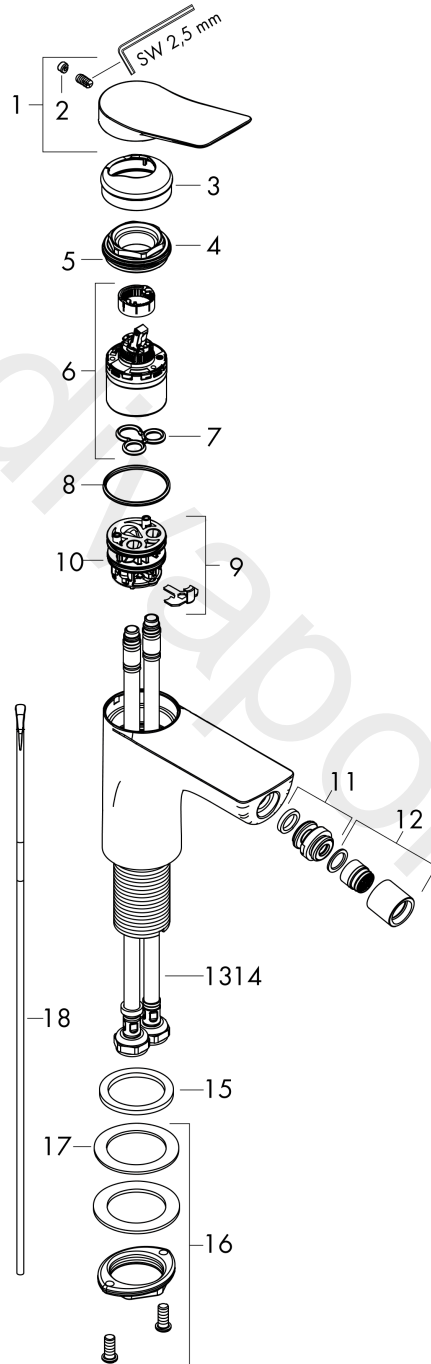

##### product features

- consists of: single lever bidet mixer, waste set
- projection: 130 mm
- spout height: 81 mm
- ball-pivot joint
- spray type: laminar spray
- maximum flow rate at 3 bar: 7,5 l/min
- ceramic cartridge
- temperature limitation adjustable
- suitable for continuous flow water heaters
- pop-up waste set G 1¼
- material waste set: metal
- connection type: G ¾ connections
- connection dimension: DN15

#### Scale drawing

**Vivenis**

**Single lever bidet mixer with pop-up waste set**

Finish: **Matt Black** Article Number: **75200670**

**Flowchart**

**Vivenis**  
**Single lever bidet mixer with pop-up waste set**  
 Finish: **Matt Black** Article Number: **75200670**

**Exploded Drawing**

Year of production: >06/21

### Spare part list

Year of production: >06/21

Pos.	Description	Article Number	Price	PU
1	handle	94277670	£ 96,00	1
2	screw cover	93735610	£ 9,00	1
3	escutcheon	94027670	£ 38,00	1
4	nut	93995000	£ 25,00	1
5	O-ring 35x1,5	92114000	£ 6,10	1
6	cartridge, assy	93897000	£ 79,00	1
7	seal	95008000	£ 9,00	1
8	O-ring 35x2	92604000	£ 6,10	1
9	adapter for cartridge	98750000	£ 13,30	1
10	O-Ring 30x2	98186000	£ 3,30	1
11	ball joint	97362670	£ 64,00	1
12	aerator laminar M16x1 (7 l/min)	97360670	£ 64,00	1
13	connection hose 450 mm M8x0,75 G3/8	97206000	£ 35,00	1
14	O-ring 6,6x1,6	93019000	£ 3,30	1
15	flat seal	98749000	£ 6,10	1
16	fixing set (Ø 32)	13961000	£ 25,00	1
17	lever collar	97548000	£ 3,30	1
18	pull rod	96657000	£ 13,30	1
a	pop up waste	94139670	£ 163,00	1
b	fixation extension 35 mm	13898000	£ 79,00	1