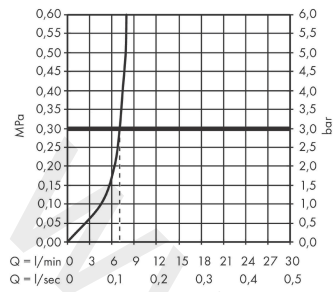

#### Scale drawing

**Vivenis**

**Single lever bidet mixer with pop-up waste set**

Finish: **Matt Black** Article Number: **75200670**

**Flowchart**

**Vivenis**  
**Single lever bidet mixer with pop-up waste set**  
 Finish: **Matt Black** Article Number: **75200670**