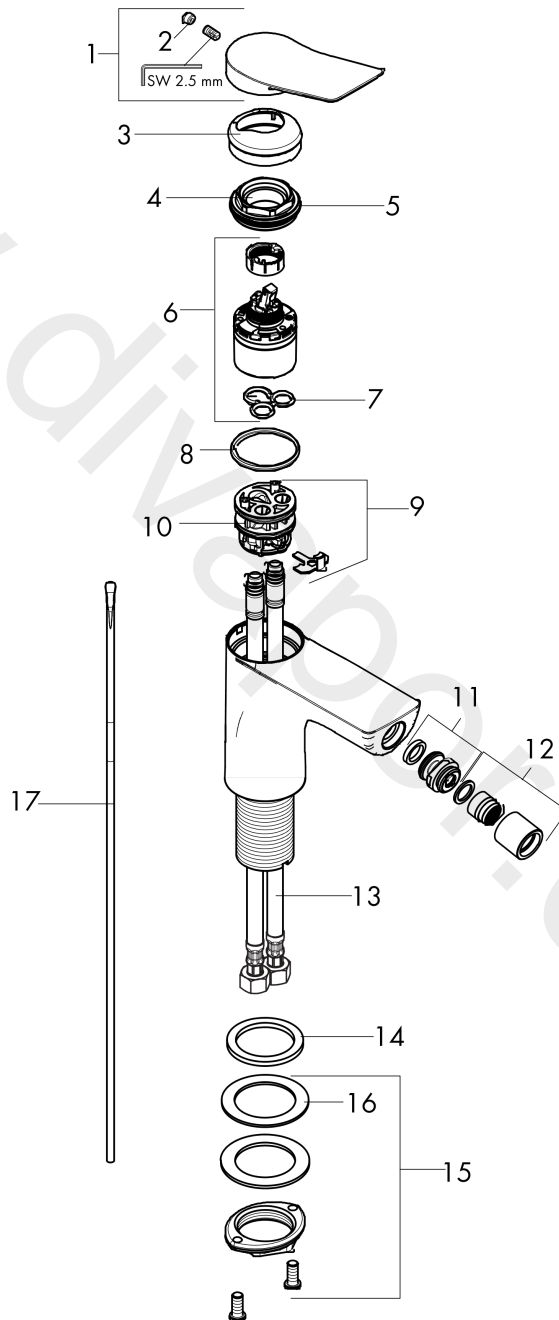

**Vivenis****Single lever bidet mixer with pop-up waste set**Finish: **Chrome** Article Number: **75200001****Description****product features**

- consists of: single lever bidet mixer, waste set
- projection: 130 mm
- spout height: 81 mm
- ball-pivot joint
- spray type: laminar spray
- maximum flow rate at 3 bar: 8,4 l/min
- ceramic cartridge
- temperature limitation adjustable
- suitable for continuous flow water heaters
- pop-up waste set G 1
- material waste set: metal
- connection type: G  $\frac{3}{8}$  compression

**Exploded Drawing**

Year of production: >11/21

### Single lever bidet mixer with pop-up waste set

Finish: **Chrome** Article Number: **75200001**

#### Spare part list

Year of production: >11/21

Pos.	Description	Article Number	Price	PU
1	handle	94277000	£ 64,00	1
2	screw cover	93735460	£ 9,00	1
3	escutcheon	94027000	£ 25,00	1
4	nut	93995000	£ 25,00	1
5	O-ring 35x1,5	92114000	£ 6,10	1
6	cartridge, assy	93897000	£ 79,00	1
7	seal	95008000	£ 9,00	1
8	O-ring 35x2	92604000	£ 6,10	1
9	adapter for cartridge	98750000	£ 13,30	1
10	O-Ring 30x2	98186000	£ 3,30	1
11	ball joint	97362000	£ 43,00	1
12	aerator cpl.	97360001	-	1
13	connection hose 23½" M8x0,75 3/8"	96556001	-	1
14	flat seal	98749000	£ 6,10	1
15	fixing set (Ø 32)	13961000	£ 25,00	1
16	lever collar	97548000	£ 3,30	1
17	pull rod	96657000	£ 13,30	1
a	lever arm 340mm (ball-Ø12mm)	96324000	£ 25,00	1
b	pop up waste	88509000	-	1