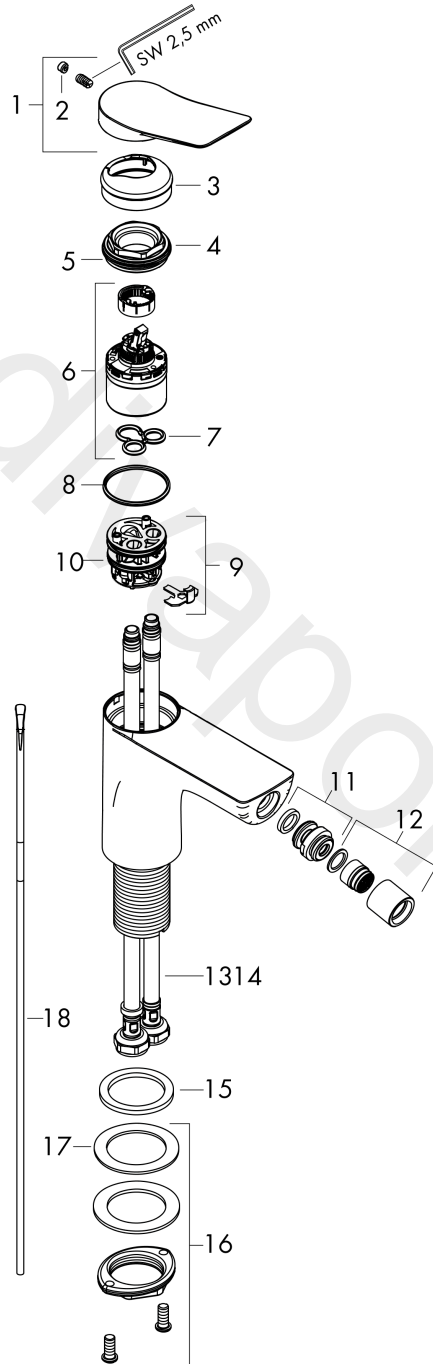

Vivenis

Single lever bidet mixer with pop-up waste set

Finish: **Chrome** Article Number: **75200000**

Description

product features

- consists of: single lever bidet mixer, waste set
- projection: 130 mm
- spout height: 81 mm
- ball-pivot joint
- spray type: laminar spray
- maximum flow rate at 3 bar: 7,5 l/min
- ceramic cartridge
- temperature limitation adjustable
- suitable for continuous flow water heaters
- pop-up waste set G 1¼
- material waste set: metal
- connection type: G ¾ connections
- connection dimension: DN15

Article Details

Price excl. VAT

237,50 £

Design awards

reddot winner 2021

GERMAN
DESIGN
AWARD
WINNER
2022

Product image

Scale drawing

Vivenis

Single lever bidet mixer with pop-up waste set

Finish: **Chrome** Article Number: **75200000**

Flowchart

Vivenis
Single lever bidet mixer with pop-up waste set
 Finish: **Chrome** Article Number: **75200000**

Exploded Drawing

Year of production: >06/21

Vivenis

Single lever bidet mixer with pop-up waste set

Finish: **Chrome** Article Number: **75200000**

Spare part list

Year of production: >06/21

Pos.	Description	Article Number	Price	PU
1	handle	94277000	£ 64,00	1
2	screw cover	93735460	£ 9,00	1
3	escutcheon	94027000	£ 25,00	1
4	nut	93995000	£ 25,00	1
5	O-ring 35x1,5	92114000	£ 6,10	1
6	cartridge, assy	93897000	£ 79,00	1
7	seal	95008000	£ 9,00	1
8	O-ring 35x2	92604000	£ 6,10	1
9	adapter for cartridge	98750000	£ 13,30	1
10	O-Ring 30x2	98186000	£ 3,30	1
11	ball joint	97362000	£ 43,00	1
12	aerator laminar M16x1 (7 l/min)	97360000	£ 43,00	1
13	connection hose 450 mm M8x0,75 G3/8	97206000	£ 35,00	1
14	O-ring 6,6x1,6	93019000	£ 3,30	1
15	flat seal	98749000	£ 6,10	1
16	fixing set (Ø 32)	13961000	£ 25,00	1
17	lever collar	97548000	£ 3,30	1
18	pull rod	96657000	£ 13,30	1
a	pop up waste	94139000	£ 96,00	1
b	fixation extension 35 mm	13898000	£ 79,00	1