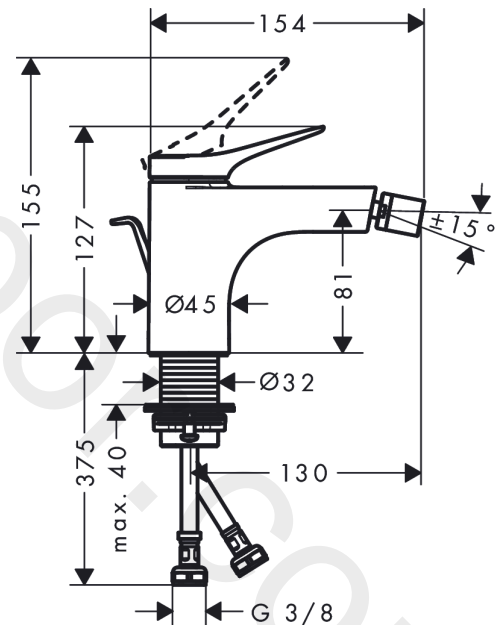

Vivenis

Single lever bidet mixer with pop-up waste set

Finish: **Chrome** Article Number: **75200000**

Description

product features

- consists of: single lever bidet mixer, waste set
- projection: 130 mm
- spout height: 81 mm
- ball-pivot joint
- spray type: laminar spray
- maximum flow rate at 3 bar: 7,5 l/min
- ceramic cartridge
- temperature limitation adjustable
- suitable for continuous flow water heaters
- pop-up waste set G 1¼
- material waste set: metal
- connection type: G ¾ connections
- connection dimension: DN15

Article Details

Price excl. VAT

237,50 £

Design awards

reddot winner 2021

GERMAN
DESIGN
AWARD
WINNER
2022

Product image

Scale drawing

Vivenis

Single lever bidet mixer with pop-up waste set

Finish: **Chrome** Article Number: **75200000**

Flowchart

Vivenis
Single lever bidet mixer with pop-up waste set
 Finish: **Chrome** Article Number: **75200000**

Exploded Drawing

Year of production: >06/21

Vivenis

Single lever bidet mixer with pop-up waste set

Finish: **Chrome** Article Number: **75200000**

Spare part list

Year of production: >06/21

Pos.	Description	Article Number	Price	PU
1	handle	94277000	£ 64,00	1
2	screw cover	93735460	£ 9,00	1
3	escutcheon	94027000	£ 25,00	1
4	nut	93995000	£ 25,00	1
5	O-ring 35x1,5	92114000	£ 6,10	1
6	cartridge, assy	93897000	£ 79,00	1
7	seal	95008000	£ 9,00	1
8	O-ring 35x2	92604000	£ 6,10	1
9	adapter for cartridge	98750000	£ 13,30	1
10	O-Ring 30x2	98186000	£ 3,30	1
11	ball joint	97362000	£ 43,00	1
12	aerator laminar M16x1 (7 l/min)	97360000	£ 43,00	1
13	connection hose 450 mm M8x0,75 G3/8	97206000	£ 35,00	1
14	O-ring 6,6x1,6	93019000	£ 3,30	1
15	flat seal	98749000	£ 6,10	1
16	fixing set (Ø 32)	13961000	£ 25,00	1
17	lever collar	97548000	£ 3,30	1
18	pull rod	96657000	£ 13,30	1
a	pop up waste	94139000	£ 96,00	1
b	fixation extension 35 mm	13898000	£ 79,00	1