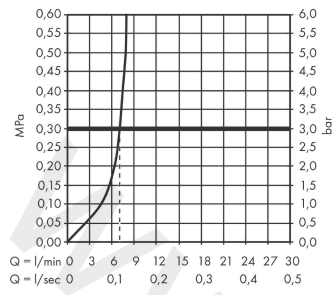

Vivenis

Single lever bidet mixer with pop-up waste set

Finish: **Chrome** Article Number: **75200000**

Flowchart