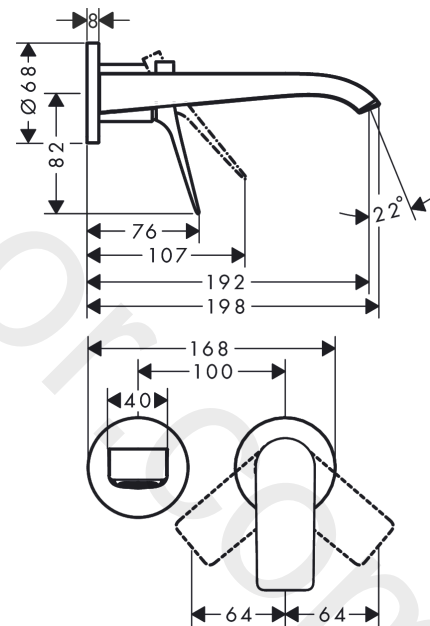

#### product features

- consists of: single lever basin mixer for concealed installation wall-mounted, waste set
- projection: 192 mm
- handle variant: lever handle
- spray type: WaterfallStream
- maximum flow rate at 3 bar: 4,6 l/min
- ceramic cartridge
- temperature limitation adjustable
- suitable for continuous flow water heaters
- non-closing waste set
- material waste set: metal
- connection type: basic set
- connection dimension: DN15
- handle can be positioned on the right or left, depending on the basic set installation

### Scale drawing

**Vivenis**

**Single lever basin mixer for concealed installation wall-mounted with spout 19,2 cm**

Finish: **Matt White** Article Number: **75050707**

**Flowchart**

www.divapor.com

**Vivenis**

Year of production: &gt;08/21

Pos.	Description	Article Number	Price	PU
1	handle	94276700	£ 76,00	1
2	hollow set screw M5x5	98446000	£ 3,30	1
3	sleeve	93989700	£ 51,00	1
4	escutcheon for handle	93988700	£ 96,00	1
5	washer	97600000	£ 13,30	1
6	nut	94752000	£ 35,00	1
7	O-Ring 32x2	98193000	£ 3,30	1
8	cartridge, assy	93760000	£ 96,00	1
9	seal	93383000	£ 13,30	1
10	adapter for cartridge	95634000	£ 13,30	1
11	O-ring 26x2	98147000	£ 3,30	1
12	fixing set	97971000	£ 43,00	1
13	connecting thread G½	95626000	£ 43,00	1
14	O-ring 13x2	98128000	£ 3,30	1
15	escutcheon for spout	93987700	£ 118,00	1
16	spout cpl.	94274700	£ 202,00	1
17	spray former	94275000	£ 43,00	1
18	extension set 25 mm for 13622180	31971000	£ 169,00	1
a	base body	13622187	-	1
b	adapter for exchanged connections	93819000	£ 173,00	1
c	waste	50001700	£ 99,36	1