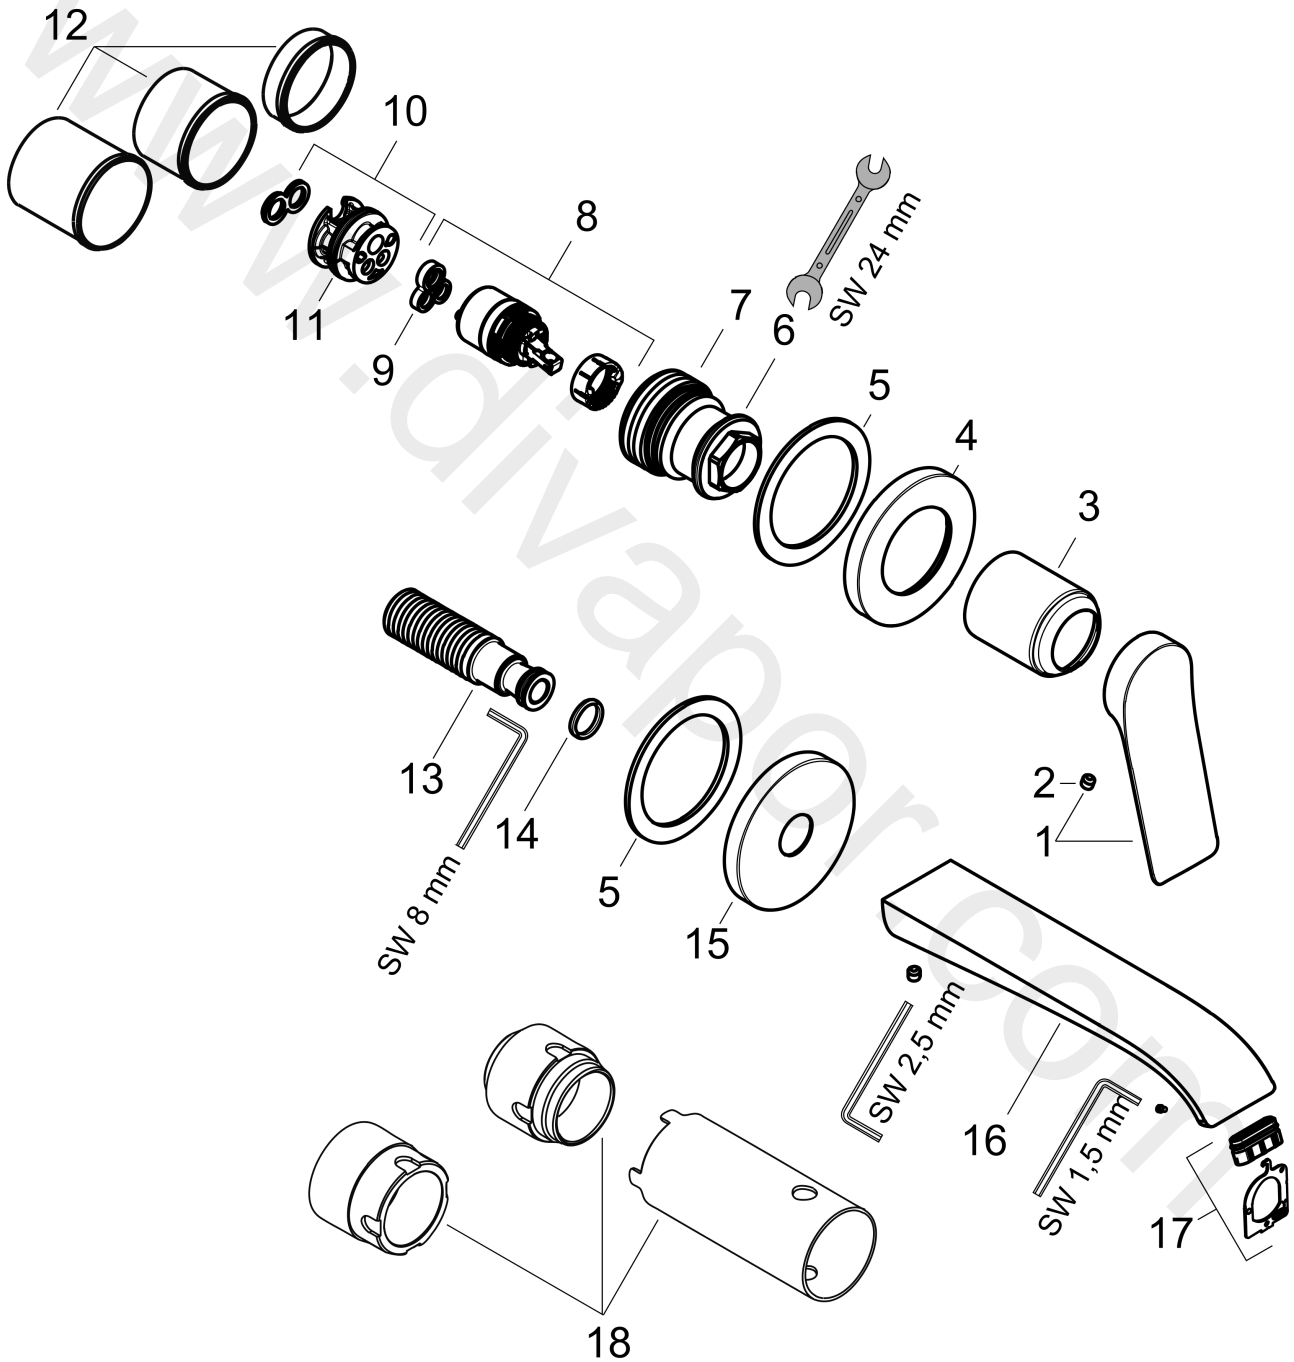

#### product features

- consists of: single lever basin mixer for concealed installation wall-mounted, waste set
- projection: 192 mm
- handle variant: lever handle
- spray type: WaterfallStream
- maximum flow rate at 3 bar: 4,6 l/min
- ceramic cartridge
- temperature limitation adjustable
- suitable for continuous flow water heaters
- non-closing waste set
- material waste set: metal
- connection type: basic set
- connection dimension: DN15
- handle can be positioned on the right or left, depending on the basic set installation

### Scale drawing

**Vivenis**

**Single lever basin mixer for concealed installation wall-mounted with spout 19,2 cm**

Finish: **Matt White** Article Number: **75050707**

**Flowchart**

www.divapor.com

**Vivenis**

Single lever basin mixer for concealed installation wall-mounted with spout 19,2 cm

Finish: **Matt White** Article Number: **75050707**

**Exploded Drawing**

Year of production: >08/21

**Vivenis****Single lever basin mixer for concealed installation wall-mounted with spout 19,2 cm**Finish: **Matt White** Article Number: **75050707****Spare part list**

Year of production: &gt;08/21

Pos.	Description	Article Number	Price	PU
1	handle	94276700	£ 76,00	1
2	hollow set screw M5x5	98446000	£ 3,30	1
3	sleeve	93989700	£ 51,00	1
4	escutcheon for handle	93988700	£ 96,00	1
5	washer	97600000	£ 13,30	1
6	nut	94752000	£ 35,00	1
7	O-Ring 32x2	98193000	£ 3,30	1
8	cartridge, assy	93760000	£ 96,00	1
9	seal	93383000	£ 13,30	1
10	adapter for cartridge	95634000	£ 13,30	1
11	O-ring 26x2	98147000	£ 3,30	1
12	fixing set	97971000	£ 43,00	1
13	connecting thread G½	95626000	£ 43,00	1
14	O-ring 13x2	98128000	£ 3,30	1
15	escutcheon for spout	93987700	£ 118,00	1
16	spout cpl.	94274700	£ 202,00	1
17	spray former	94275000	£ 43,00	1
18	extension set 25 mm for 13622180	31971000	£ 169,00	1
a	base body	13622187	-	1
b	adapter for exchanged connections	93819000	£ 173,00	1
c	waste	50001700	£ 99,36	1