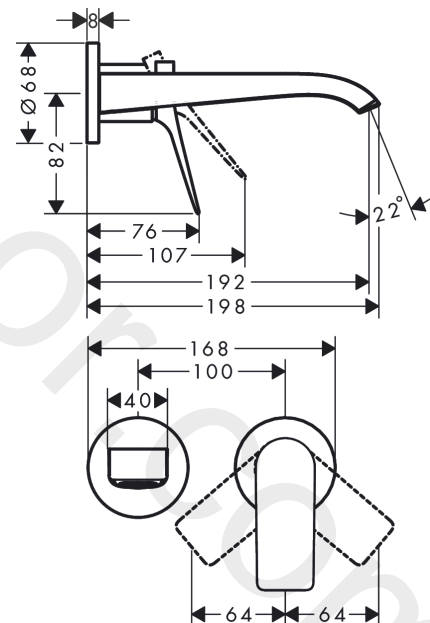

Vivenis

Single lever basin mixer for concealed installation wall-mounted with spout 19,2 cm

Finish: **Matt Black** Article Number: **75050677**

Description

product features

- consists of: single lever basin mixer for concealed installation wall-mounted, waste set
- projection: 192 mm
- handle variant: lever handle
- spray type: WaterfallStream
- maximum flow rate at 3 bar: 4,6 l/min
- ceramic cartridge
- temperature limitation adjustable
- suitable for continuous flow water heaters
- non-closing waste set
- material waste set: metal
- connection type: basic set
- connection dimension: DN15
- handle can be positioned on the right or left, depending on the basic set installation

Technology

Design awards

reddot winner 2021

GERMAN
DESIGN
AWARD
WINNER
2022

Product image

Scale drawing

Vivenis

Single lever basin mixer for concealed installation wall-mounted with spout 19,2 cm

Finish: **Matt Black** Article Number: **75050677**

Flowchart

www.divapor.com

Vivenis

Single lever basin mixer for concealed installation wall-mounted with spout 19,2 cm

Finish: **Matt Black** Article Number: **75050677**

Year of production: >08/21

Pos.	Description	Article Number	Price	PU
1	handle	94276670	£ 76,00	1
2	hollow set screw M5x5	98446000	£ 3,30	1
3	sleeve	93989670	£ 51,00	1
4	escutcheon for handle	93988670	£ 96,00	1
5	washer	97600000	£ 13,30	1
6	nut	94752000	£ 35,00	1
7	O-Ring 32x2	98193000	£ 3,30	1
8	cartridge, assy	93760000	£ 96,00	1
9	seal	93383000	£ 13,30	1
10	adapter for cartridge	95634000	£ 13,30	1
11	O-ring 26x2	98147000	£ 3,30	1
12	fixing set	97971000	£ 43,00	1
13	connecting thread G½	95626000	£ 43,00	1
14	O-ring 13x2	98128000	£ 3,30	1
15	escutcheon for spout	93987670	£ 118,00	1
16	spout cpl.	94274670	£ 202,00	1
17	spray former	94275000	£ 43,00	1
18	extension set 25 mm for 13622180	31971000	£ 169,00	1
a	base body	13622187	-	1
b	adapter for exchanged connections	93819000	£ 173,00	1
c	waste	50001670	£ 99,36	1