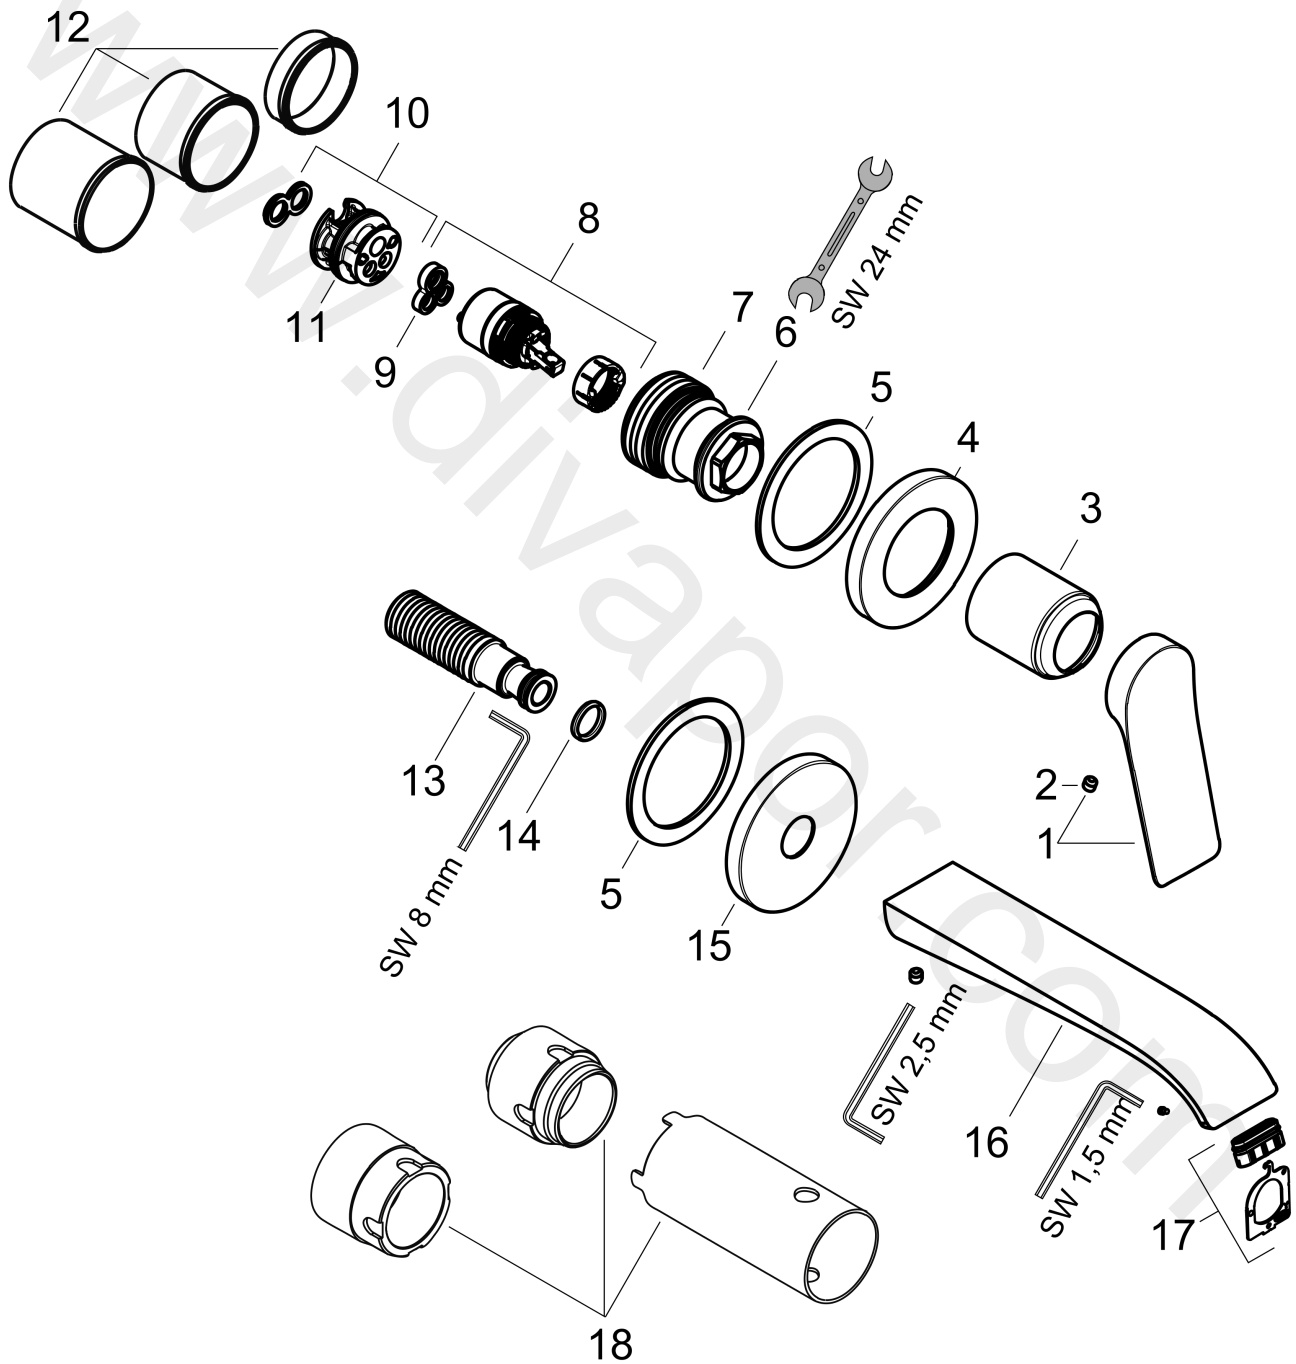

Vivenis

Single lever basin mixer for concealed installation wall-mounted with spout 19,2 cm

Finish: **Matt Black** Article Number: **75050677**

Description

product features

- consists of: single lever basin mixer for concealed installation wall-mounted, waste set
- projection: 192 mm
- handle variant: lever handle
- spray type: WaterfallStream
- maximum flow rate at 3 bar: 4,6 l/min
- ceramic cartridge
- temperature limitation adjustable
- suitable for continuous flow water heaters
- non-closing waste set
- material waste set: metal
- connection type: basic set
- connection dimension: DN15
- handle can be positioned on the right or left, depending on the basic set installation

Finish: **Matt Black** Article Number: **75050677**

Flowchart

www.divapor.com

Vivenis

Single lever basin mixer for concealed installation wall-mounted with spout 19,2 cm

Finish: **Matt Black** Article Number: **75050677**

Exploded Drawing

Year of production: >08/21

Vivenis**Single lever basin mixer for concealed installation wall-mounted with spout 19,2 cm**Finish: **Matt Black** Article Number: **75050677****Spare part list**

Year of production: >08/21

Pos.	Description	Article Number	Price	PU
1	handle	94276670	£ 76,00	1
2	hollow set screw M5x5	98446000	£ 3,30	1
3	sleeve	93989670	£ 51,00	1
4	escutcheon for handle	93988670	£ 96,00	1
5	washer	97600000	£ 13,30	1
6	nut	94752000	£ 35,00	1
7	O-Ring 32x2	98193000	£ 3,30	1
8	cartridge, assy	93760000	£ 96,00	1
9	seal	93383000	£ 13,30	1
10	adapter for cartridge	95634000	£ 13,30	1
11	O-ring 26x2	98147000	£ 3,30	1
12	fixing set	97971000	£ 43,00	1
13	connecting thread G½	95626000	£ 43,00	1
14	O-ring 13x2	98128000	£ 3,30	1
15	escutcheon for spout	93987670	£ 118,00	1
16	spout cpl.	94274670	£ 202,00	1
17	spray former	94275000	£ 43,00	1
18	extension set 25 mm for 13622180	31971000	£ 169,00	1
a	base body	13622187	-	1
b	adapter for exchanged connections	93819000	£ 173,00	1
c	waste	50001670	£ 99,36	1