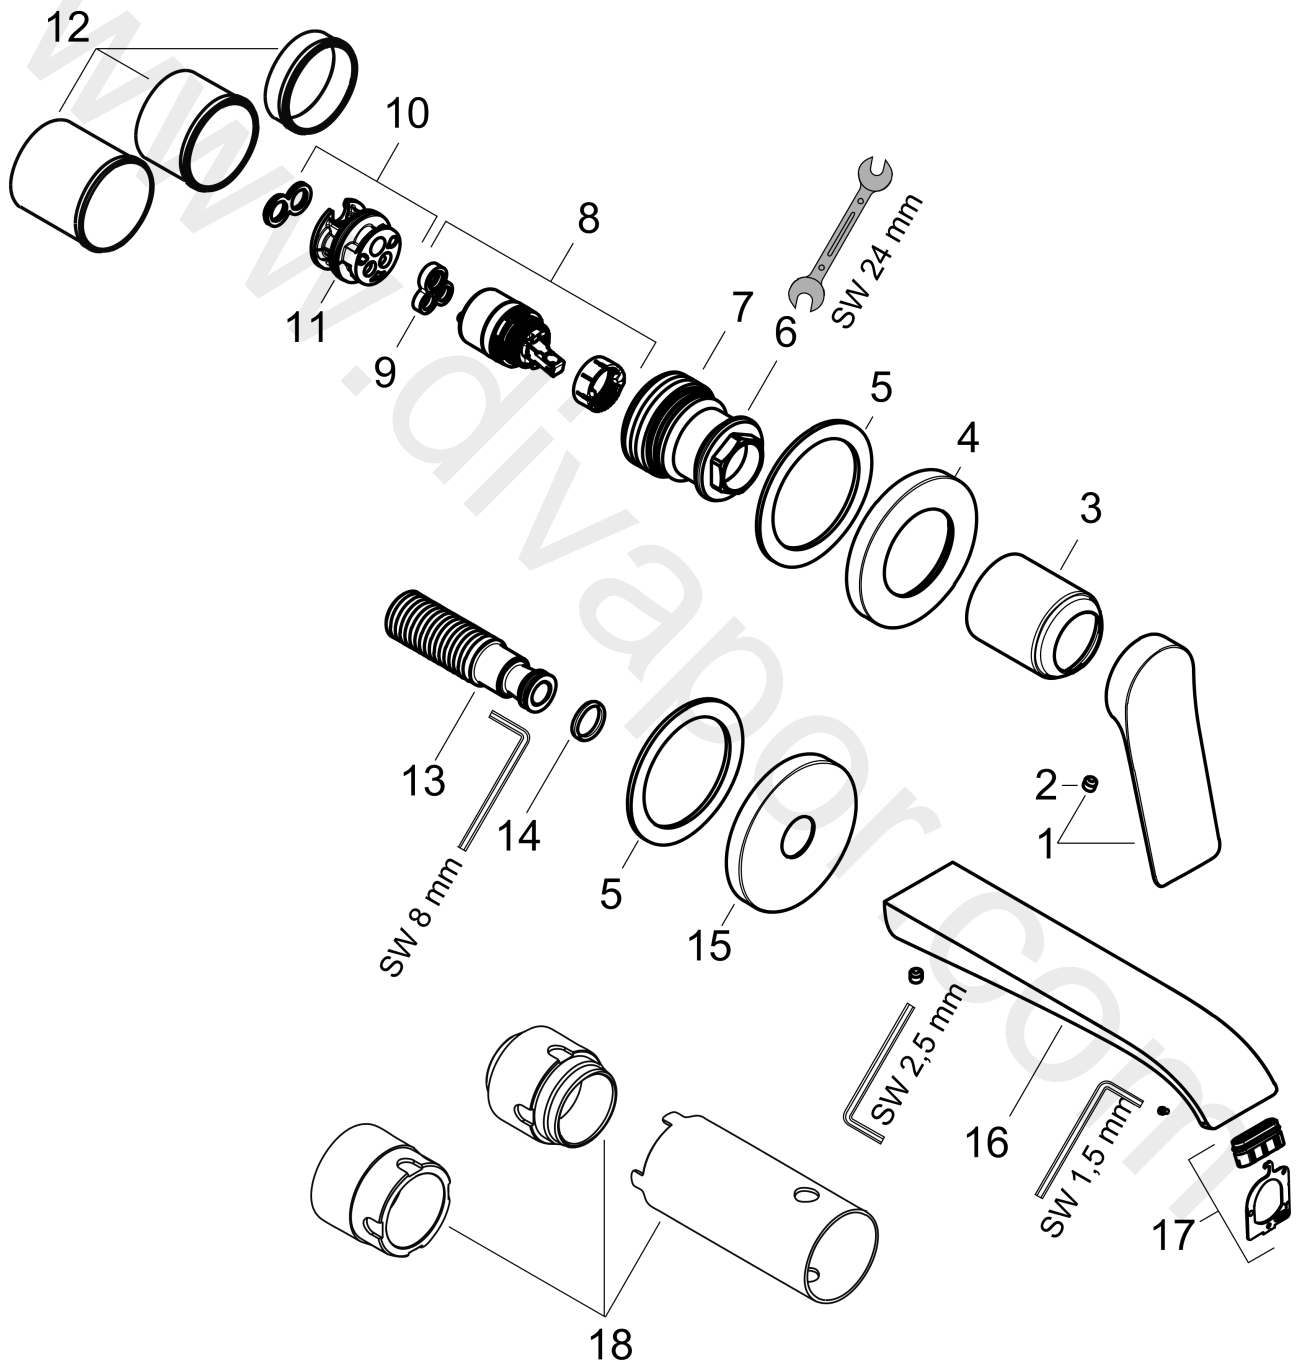

Vivenis

Single lever basin mixer for concealed installation wall-mounted with spout 19,2 cm

Finish: **Matt Black** Article Number: **75050670**

Exploded Drawing

Year of production: >06/21

Vivenis

Single lever basin mixer for concealed installation wall-mounted with spout 19,2 cm

Finish: **Matt Black** Article Number: **75050670**

Spare part list

Year of production: >06/21

Pos.	Description	Article Number	Price	PU
1	handle	94276670	£ 76,00	1
2	hollow set screw M5x5	98446000	£ 3,30	1
3	sleeve	93989670	£ 51,00	1
4	escutcheon for handle	93988670	£ 96,00	1
5	washer	97600000	£ 13,30	1
6	nut	94752000	£ 35,00	1
7	O-Ring 32x2	98193000	£ 3,30	1
8	cartridge, assy	93760000	£ 96,00	1
9	seal	93383000	£ 13,30	1
10	adapter for cartridge	95634000	£ 13,30	1
11	O-ring 26x2	98147000	£ 3,30	1
12	fixing set	97971000	£ 43,00	1
13	connecting thread G½	95626000	£ 43,00	1
14	O-ring 13x2	98128000	£ 3,30	1
15	escutcheon for spout	93987670	£ 118,00	1
16	spout cpl.	94274670	£ 202,00	1
17	spray former	94275000	£ 43,00	1
18	extension set 25 mm for 13622180	31971000	£ 169,00	1
a	base body	13622180	£ 355,00	1
b	adapter for exchanged connections	93819000	£ 173,00	1
c	waste	50001670	£ 99,36	1