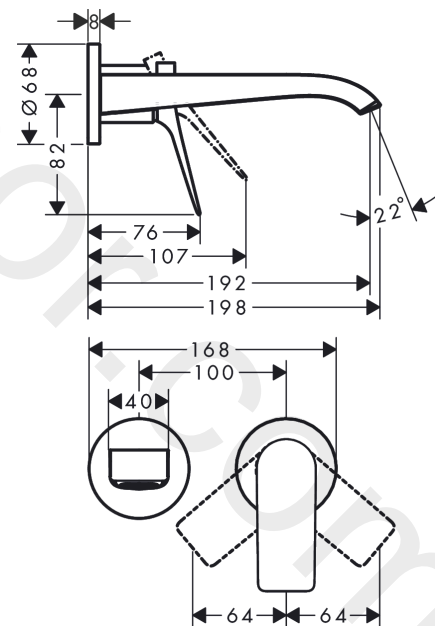

Vivenis

Single lever basin mixer for concealed installation wall-mounted with spout 19,2 cm

Finish: **Matt Black** Article Number: **75050670**

Description

product features

- consists of: single lever basin mixer for concealed installation wall-mounted, waste set
- projection: 192 mm
- handle variant: lever handle
- spray type: WaterfallStream
- maximum flow rate at 3 bar: 5 l/min
- ceramic cartridge
- temperature limitation adjustable
- suitable for continuous flow water heaters
- non-closing waste set
- material waste set: metal
- connection type: basic set
- connection dimension: DN15
- handle can be positioned on the right or left, depending on the basic set installation
- EU taxonomy: max. 6 l/min - Substantial Contribution (SC) possible

Scale drawing

Vivenis

Single lever basin mixer for concealed installation wall-mounted with spout 19,2 cm

Finish: **Matt Black** Article Number: **75050670**

Flowchart

www.divapor.com

Vivenis

Single lever basin mixer for concealed installation wall-mounted with spout 19,2 cm

Spare part list

Year of production: >06/21

Pos.	Description	Article Number	Price	PU
1	handle	94276670	£ 76,00	1
2	hollow set screw M5x5	98446000	£ 3,30	1
3	sleeve	93989670	£ 51,00	1
4	escutcheon for handle	93988670	£ 96,00	1
5	washer	97600000	£ 13,30	1
6	nut	94752000	£ 35,00	1
7	O-Ring 32x2	98193000	£ 3,30	1
8	cartridge, assy	93760000	£ 96,00	1
9	seal	93383000	£ 13,30	1
10	adapter for cartridge	95634000	£ 13,30	1
11	O-ring 26x2	98147000	£ 3,30	1
12	fixing set	97971000	£ 43,00	1
13	connecting thread G½	95626000	£ 43,00	1
14	O-ring 13x2	98128000	£ 3,30	1
15	escutcheon for spout	93987670	£ 118,00	1
16	spout cpl.	94274670	£ 202,00	1
17	spray former	94275000	£ 43,00	1
18	extension set 25 mm for 13622180	31971000	£ 169,00	1
a	base body	13622180	£ 355,00	1
b	adapter for exchanged connections	93819000	£ 173,00	1
c	waste	50001670	£ 99,36	1