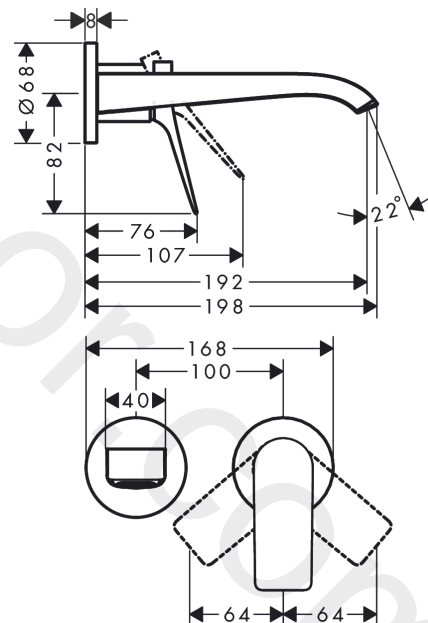

#### product features

- consists of: single lever basin mixer for concealed installation wall-mounted, waste set
- projection: 192 mm
- handle variant: lever handle
- spray type: WaterfallStream
- maximum flow rate at 3 bar: 4,6 l/min
- ceramic cartridge
- temperature limitation adjustable
- suitable for continuous flow water heaters
- non-closing waste set
- material waste set: metal
- connection type: basic set
- connection dimension: DN15
- handle can be positioned on the right or left, depending on the basic set installation

### Scale drawing

**Vivenis**

**Single lever basin mixer for concealed installation wall-mounted with spout 19,2 cm**

Finish: **Chrome** Article Number: **75050007**

**Flowchart**

www.divapor.com

**Vivenis**

Single lever basin mixer for concealed installation wall-mounted with spout 19,2 cm

Finish: **Chrome** Article Number: **75050007**

**Exploded Drawing**

Year of production: >08/21

### Spare part list

Year of production: >08/21

Pos.	Description	Article Number	Price	PU
1	handle	94276000	£ 51,00	1
2	hollow set screw M5x5	98446000	£ 3,30	1
3	sleeve	93989000	£ 35,00	1
4	escutcheon for handle	93988000	£ 64,00	1
5	washer	97600000	£ 13,30	1
6	nut	94752000	£ 35,00	1
7	O-Ring 32x2	98193000	£ 3,30	1
8	cartridge, assy	93760000	£ 96,00	1
9	seal	93383000	£ 13,30	1
10	adapter for cartridge	95634000	£ 13,30	1
11	O-ring 26x2	98147000	£ 3,30	1
12	fixing set	97971000	£ 43,00	1
13	connecting thread G½	95626000	£ 43,00	1
14	O-ring 13x2	98128000	£ 3,30	1
15	escutcheon for spout	93987000	£ 79,00	1
16	spout cpl.	94274000	£ 137,00	1
17	spray former	94275000	£ 43,00	1
18	extension set 25 mm for 13622180	31971000	£ 169,00	1
a	base body	13622187	-	1
b	adapter for exchanged connections	93819000	£ 173,00	1
c	waste	50001000	£ 71,00	1