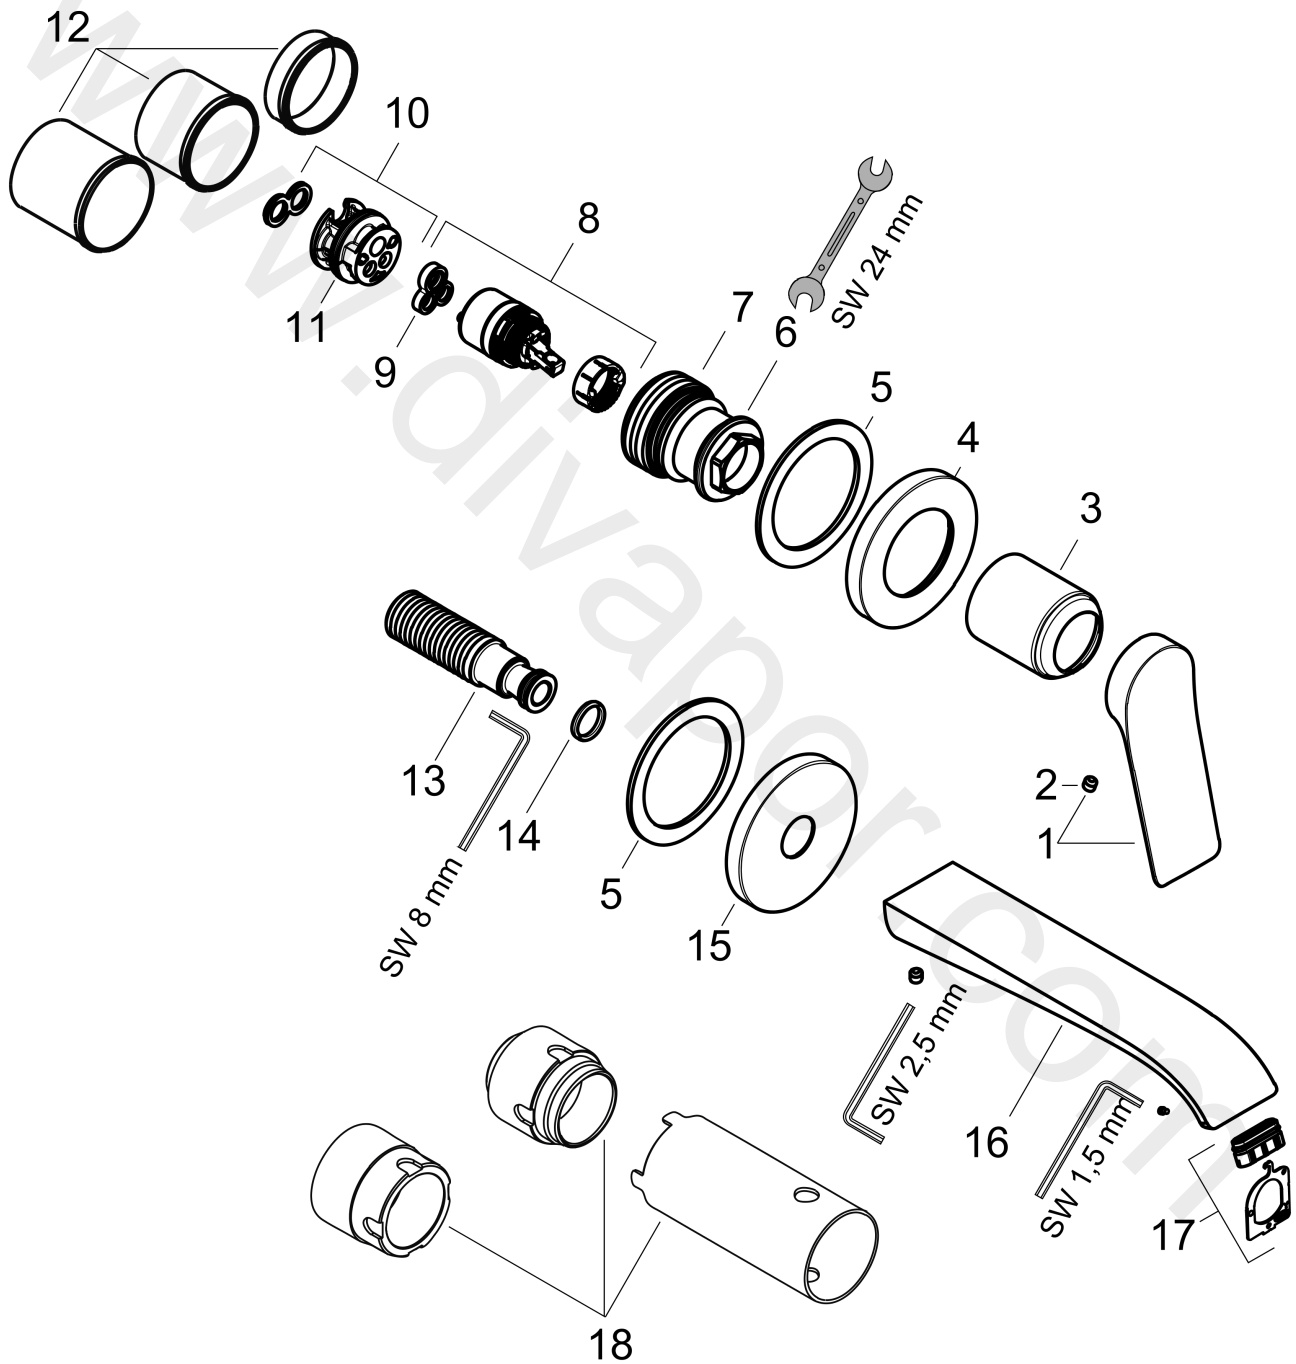

#### product features

- consists of: single lever basin mixer for concealed installation wall-mounted, waste set
- projection: 192 mm
- handle variant: lever handle
- spray type: WaterfallStream
- maximum flow rate at 3 bar: 4,6 l/min
- ceramic cartridge
- temperature limitation adjustable
- suitable for continuous flow water heaters
- non-closing waste set
- material waste set: metal
- connection type: basic set
- connection dimension: DN15
- handle can be positioned on the right or left, depending on the basic set installation

### Scale drawing

**Vivenis**

**Single lever basin mixer for concealed installation wall-mounted with spout 19,2 cm**

Finish: **Chrome** Article Number: **75050007**

**Flowchart**

www.divapor.com

**Vivenis**

Single lever basin mixer for concealed installation wall-mounted with spout 19,2 cm

Finish: **Chrome** Article Number: **75050007**

**Exploded Drawing**

Year of production: >08/21

### Spare part list

Year of production: >08/21

Pos.	Description	Article Number	Price	PU
1	handle	94276000	£ 51,00	1
2	hollow set screw M5x5	98446000	£ 3,30	1
3	sleeve	93989000	£ 35,00	1
4	escutcheon for handle	93988000	£ 64,00	1
5	washer	97600000	£ 13,30	1
6	nut	94752000	£ 35,00	1
7	O-Ring 32x2	98193000	£ 3,30	1
8	cartridge, assy	93760000	£ 96,00	1
9	seal	93383000	£ 13,30	1
10	adapter for cartridge	95634000	£ 13,30	1
11	O-ring 26x2	98147000	£ 3,30	1
12	fixing set	97971000	£ 43,00	1
13	connecting thread G½	95626000	£ 43,00	1
14	O-ring 13x2	98128000	£ 3,30	1
15	escutcheon for spout	93987000	£ 79,00	1
16	spout cpl.	94274000	£ 137,00	1
17	spray former	94275000	£ 43,00	1
18	extension set 25 mm for 13622180	31971000	£ 169,00	1
a	base body	13622187	-	1
b	adapter for exchanged connections	93819000	£ 173,00	1
c	waste	50001000	£ 71,00	1