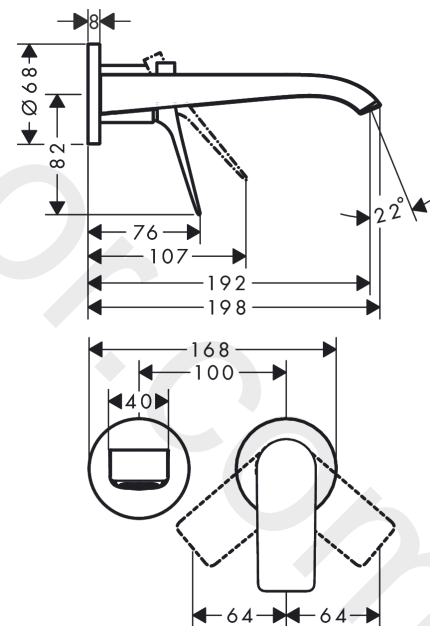

#### product features

- consists of: single lever basin mixer for concealed installation wall-mounted, waste set
- projection: 192 mm
- handle variant: lever handle
- spray type: WaterfallStream
- maximum flow rate at 3 bar: 5 l/min
- ceramic cartridge
- temperature limitation adjustable
- suitable for continuous flow water heaters
- non-closing waste set
- material waste set: metal
- connection type: basic set
- connection dimension: DN15
- handle can be positioned on the right or left, depending on the basic set installation
- EU taxonomy: max. 6 l/min - Substantial Contribution (SC) possible

### Scale drawing

**Vivenis**

**Single lever basin mixer for concealed installation wall-mounted with spout 19,2 cm**

Finish: **Chrome** Article Number: **75050000**

**Flowchart**

www.divapor.com

**Vivenis**

Single lever basin mixer for concealed installation wall-mounted with spout 19,2 cm

Finish: **Chrome** Article Number: **75050000**

**Exploded Drawing**

Year of production: >06/21

### Spare part list

Year of production: >06/21

Pos.	Description	Article Number	Price	PU
1	handle	94276000	£ 51,00	1
2	hollow set screw M5x5	98446000	£ 3,30	1
3	sleeve	93989000	£ 35,00	1
4	escutcheon for handle	93988000	£ 64,00	1
5	washer	97600000	£ 13,30	1
6	nut	94752000	£ 35,00	1
7	O-Ring 32x2	98193000	£ 3,30	1
8	cartridge, assy	93760000	£ 96,00	1
9	seal	93383000	£ 13,30	1
10	adapter for cartridge	95634000	£ 13,30	1
11	O-ring 26x2	98147000	£ 3,30	1
12	fixing set	97971000	£ 43,00	1
13	connecting thread G½	95626000	£ 43,00	1
14	O-ring 13x2	98128000	£ 3,30	1
15	escutcheon for spout	93987000	£ 79,00	1
16	spout cpl.	94274000	£ 137,00	1
17	spray former	94275000	£ 43,00	1
18	extension set 25 mm for 13622180	31971000	£ 169,00	1
a	base body	13622180	£ 355,00	1
b	adapter for exchanged connections	93819000	£ 173,00	1
c	waste	50001000	£ 71,00	1