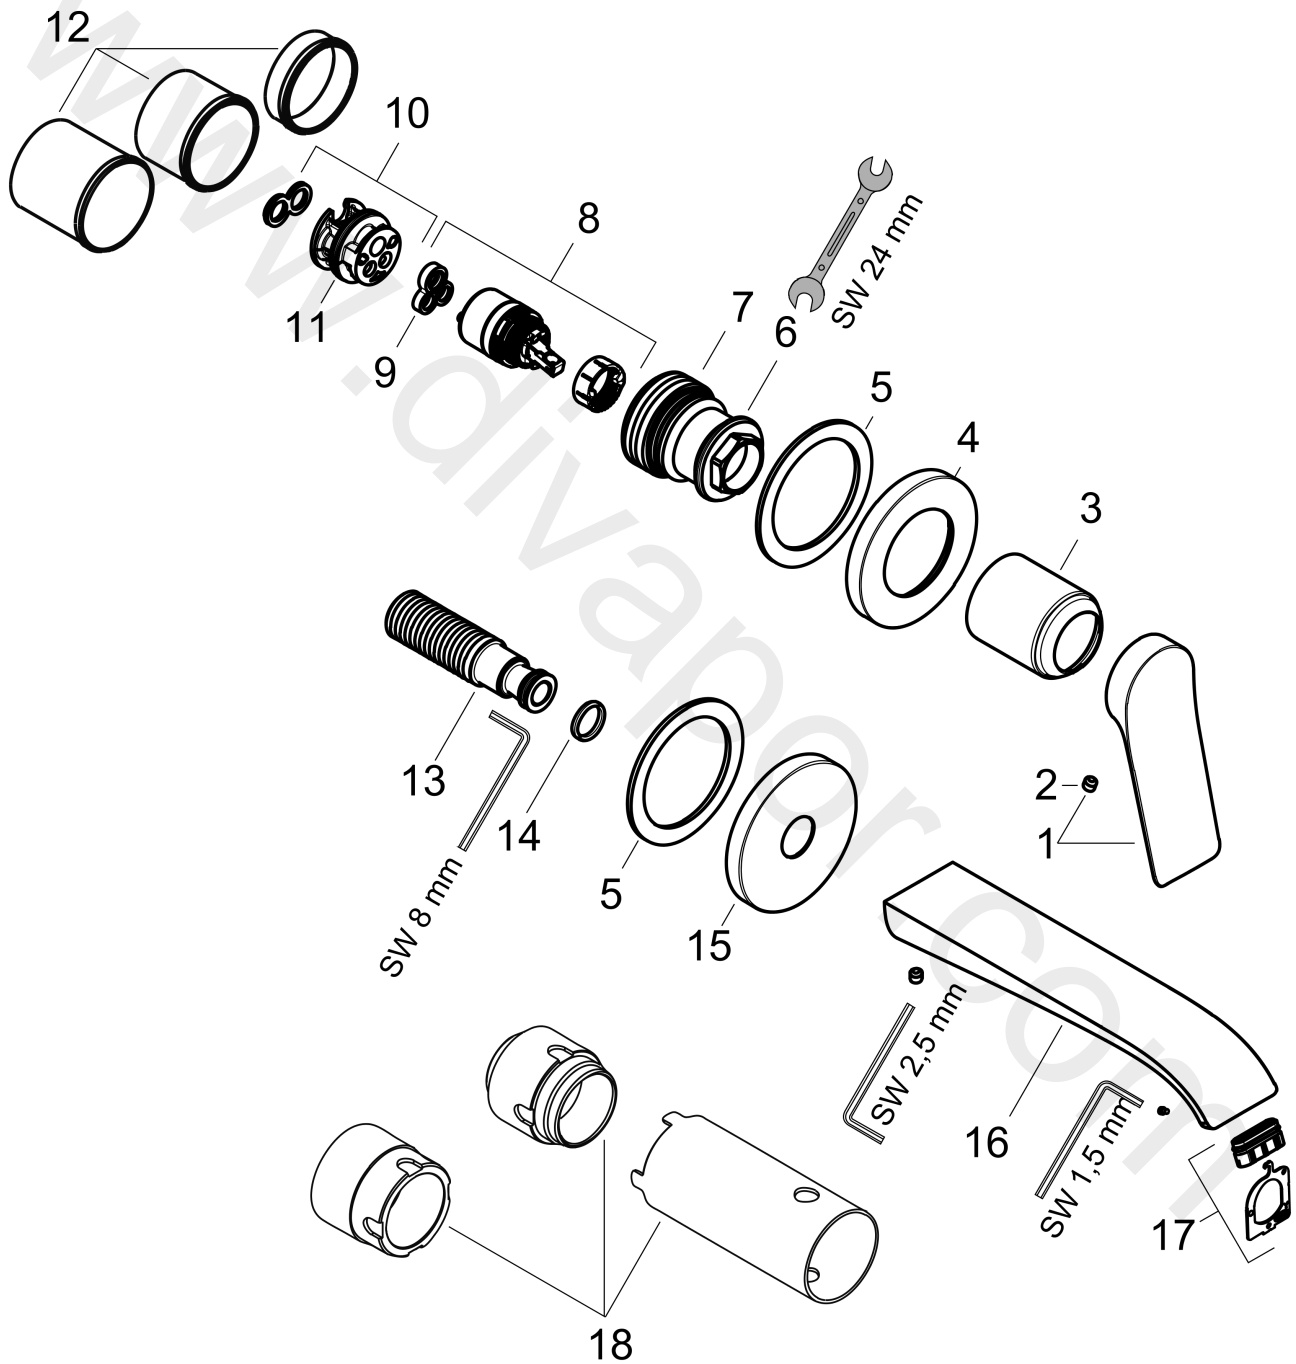

#### product features

- consists of: single lever basin mixer for concealed installation wall-mounted, waste set
- projection: 192 mm
- handle variant: lever handle
- spray type: WaterfallStream
- maximum flow rate at 3 bar: 5 l/min
- ceramic cartridge
- temperature limitation adjustable
- suitable for continuous flow water heaters
- non-closing waste set
- material waste set: metal
- connection type: basic set
- connection dimension: DN15
- handle can be positioned on the right or left, depending on the basic set installation
- EU taxonomy: max. 6 l/min - Substantial Contribution (SC) possible

### Scale drawing

**Vivenis**

**Single lever basin mixer for concealed installation wall-mounted with spout 19,2 cm**

Finish: **Chrome** Article Number: **75050000**

**Flowchart**

www.divapor.com

**Vivenis**

Single lever basin mixer for concealed installation wall-mounted with spout 19,2 cm

Finish: **Chrome** Article Number: **75050000**

**Exploded Drawing**

Year of production: >06/21

### Spare part list

Year of production: >06/21

Pos.	Description	Article Number	Price	PU
1	handle	94276000	£ 51,00	1
2	hollow set screw M5x5	98446000	£ 3,30	1
3	sleeve	93989000	£ 35,00	1
4	escutcheon for handle	93988000	£ 64,00	1
5	washer	97600000	£ 13,30	1
6	nut	94752000	£ 35,00	1
7	O-Ring 32x2	98193000	£ 3,30	1
8	cartridge, assy	93760000	£ 96,00	1
9	seal	93383000	£ 13,30	1
10	adapter for cartridge	95634000	£ 13,30	1
11	O-ring 26x2	98147000	£ 3,30	1
12	fixing set	97971000	£ 43,00	1
13	connecting thread G½	95626000	£ 43,00	1
14	O-ring 13x2	98128000	£ 3,30	1
15	escutcheon for spout	93987000	£ 79,00	1
16	spout cpl.	94274000	£ 137,00	1
17	spray former	94275000	£ 43,00	1
18	extension set 25 mm for 13622180	31971000	£ 169,00	1
a	base body	13622180	£ 355,00	1
b	adapter for exchanged connections	93819000	£ 173,00	1
c	waste	50001000	£ 71,00	1