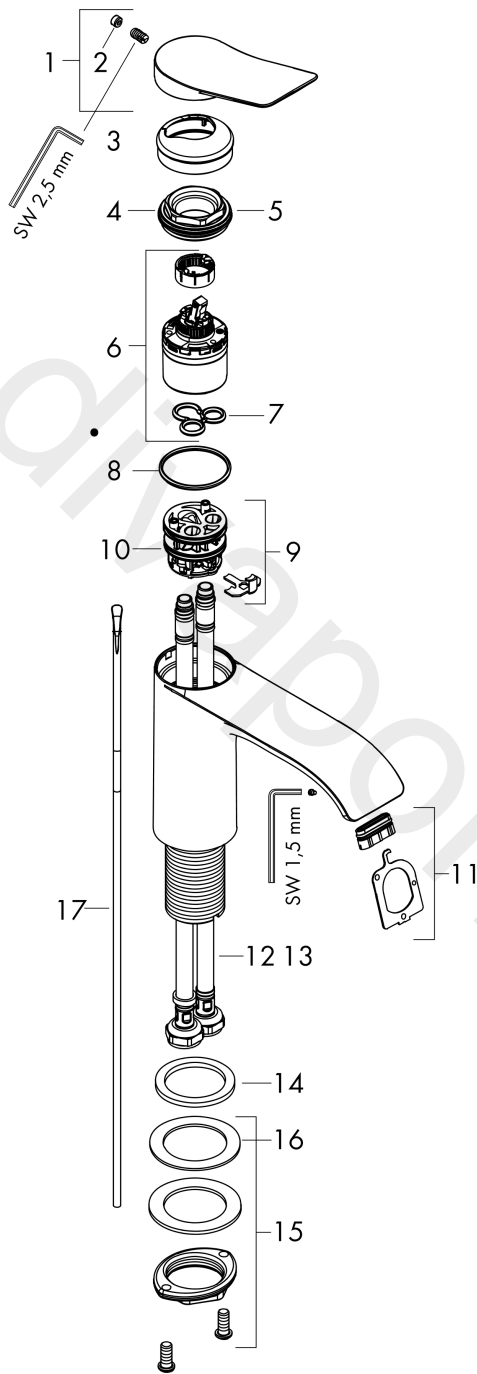

Vivenis

Single lever basin mixer 250 for wash bowls with waste set

Finish: **Matt Black** Article Number: **75043677**

Description

product features

- consists of: single lever basin mixer, waste set
- ComfortZone 250
- spout height: 251 mm
- handle variant: lever handle
- spray type: WaterfallStream
- maximum flow rate at 3 bar: 5 l/min
- ceramic cartridge
- temperature limitation adjustable
- suitable for continuous flow water heaters
- non-closing waste set
- material waste set: metal
- connection type: G 1/2 connections
- connection dimension: DN15

Technology

Design awards

reddot winner 2021

Product image

Scale drawing

Vivenis

Single lever basin mixer 250 for wash bowls with waste set

Finish: **Matt Black** Article Number: **75043677**

Flowchart

www.divapor.com

Vivenis
Single lever basin mixer 250 for wash bowls with waste set
 Finish: **Matt Black** Article Number: **75043677**

Exploded Drawing

Year of production: >08/21

Vivenis

Single lever basin mixer 250 for wash bowls with waste set

Finish: **Matt Black** Article Number: **75043677**

Spare part list

Year of production: >08/21

Pos.	Description	Article Number	Price	PU
1	handle	94277670	£ 96,00	1
2	screw cover	93735610	£ 9,00	1
3	escutcheon	94027670	£ 38,00	1
4	nut	93995000	£ 25,00	1
5	O-ring 35x1,5	92114000	£ 6,10	1
6	cartridge, assy	93897000	£ 79,00	1
7	seal	95008000	£ 9,00	1
8	O-ring 35x2	92604000	£ 6,10	1
9	adapter for cartridge	98750000	£ 13,30	1
10	O-Ring 30x2	98186000	£ 3,30	1
11	spray former	94275000	£ 43,00	1
12	connection hose 600 mm M8x0,75 G1/2	92482000	£ 43,00	1
13	O-ring 6,6x1,6	93019000	£ 3,30	1
14	flat seal	98749000	£ 6,10	1
15	fixing set (Ø 32)	13961000	£ 25,00	1
16	lever collar	97548000	£ 3,30	1
17	pull rod	96657670	£ 19,80	1
a	waste	50001670	£ 99,36	1
b	fixation extension 35 mm	13898000	£ 79,00	1