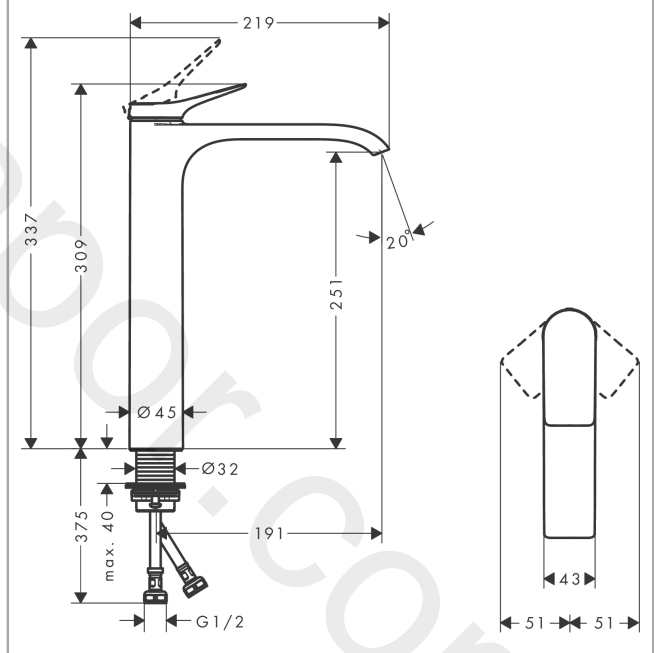

Vivenis

Single lever basin mixer 250 for wash bowls with waste set

Finish: **Matt Black** Article Number: **75043677**

Description

product features

- consists of: single lever basin mixer, waste set
- ComfortZone 250
- spout height: 251 mm
- handle variant: lever handle
- spray type: WaterfallStream
- maximum flow rate at 3 bar: 5 l/min
- ceramic cartridge
- temperature limitation adjustable
- suitable for continuous flow water heaters
- non-closing waste set
- material waste set: metal
- connection type: G 1/2 connections
- connection dimension: DN15

Technology

Design awards

reddot winner 2021

Product image

Scale drawing

Vivenis

Single lever basin mixer 250 for wash bowls with waste set

Finish: **Matt Black** Article Number: **75043677**

Flowchart

www.divapor.com

Vivenis
Single lever basin mixer 250 for wash bowls with waste set
 Finish: **Matt Black** Article Number: **75043677**

Exploded Drawing

Year of production: >08/21

Vivenis

Single lever basin mixer 250 for wash bowls with waste set

Finish: **Matt Black** Article Number: **75043677**

Spare part list

Year of production: >08/21

Pos.	Description	Article Number	Price	PU
1	handle	94277670	£ 96,00	1
2	screw cover	93735610	£ 9,00	1
3	escutcheon	94027670	£ 38,00	1
4	nut	93995000	£ 25,00	1
5	O-ring 35x1,5	92114000	£ 6,10	1
6	cartridge, assy	93897000	£ 79,00	1
7	seal	95008000	£ 9,00	1
8	O-ring 35x2	92604000	£ 6,10	1
9	adapter for cartridge	98750000	£ 13,30	1
10	O-Ring 30x2	98186000	£ 3,30	1
11	spray former	94275000	£ 43,00	1
12	connection hose 600 mm M8x0,75 G1/2	92482000	£ 43,00	1
13	O-ring 6,6x1,6	93019000	£ 3,30	1
14	flat seal	98749000	£ 6,10	1
15	fixing set (Ø 32)	13961000	£ 25,00	1
16	lever collar	97548000	£ 3,30	1
17	pull rod	96657670	£ 19,80	1
a	waste	50001670	£ 99,36	1
b	fixation extension 35 mm	13898000	£ 79,00	1