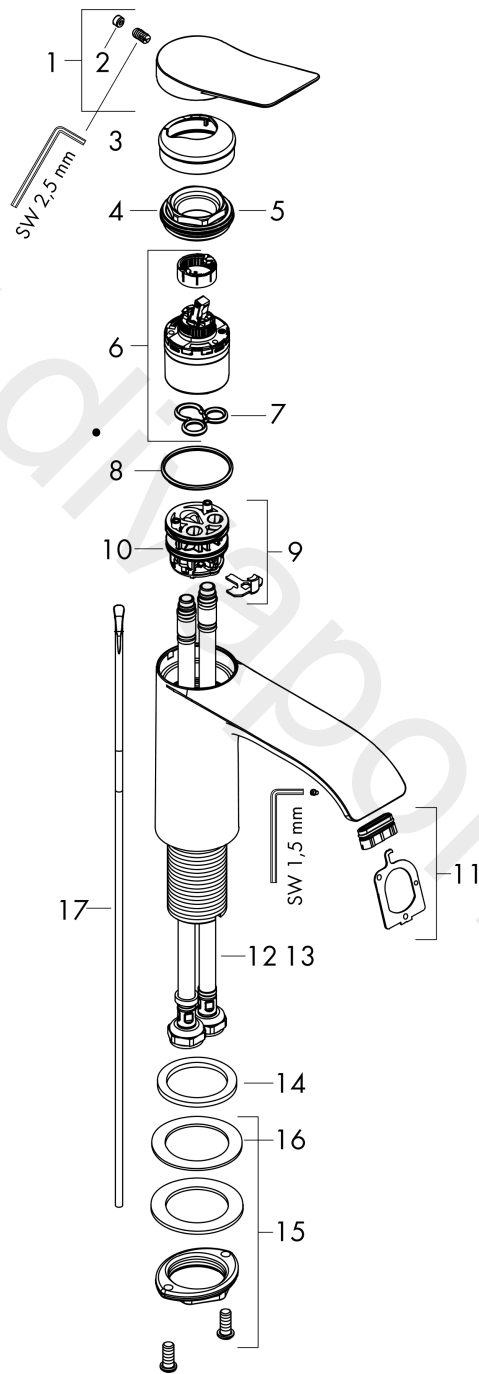

**Vivenis**

**Single lever basin mixer 250 for wash bowls with waste set**

Finish: **Chrome** Article Number: **75043007**

**Flowchart**

www.divapor.com

**Vivenis**  
**Single lever basin mixer 250 for wash bowls with waste set**  
 Finish: **Chrome** Article Number: **75043007**

**Exploded Drawing**

Year of production: >08/21

## Vivenis

Single lever basin mixer 250 for wash bowls with waste set

Finish: **Chrome** Article Number: **75043007**

### Spare part list

Year of production: >08/21

Pos.	Description	Article Number	Price	PU
1	handle	94277000	£ 64,00	1
2	screw cover	93735460	£ 9,00	1
3	escutcheon	94027000	£ 25,00	1
4	nut	93995000	£ 25,00	1
5	O-ring 35x1,5	92114000	£ 6,10	1
6	cartridge, assy	93897000	£ 79,00	1
7	seal	95008000	£ 9,00	1
8	O-ring 35x2	92604000	£ 6,10	1
9	adapter for cartridge	98750000	£ 13,30	1
10	O-Ring 30x2	98186000	£ 3,30	1
11	spray former	94275000	£ 43,00	1
12	connection hose 600 mm M8x0,75 G1/2	92482000	£ 43,00	1
13	O-ring 6,6x1,6	93019000	£ 3,30	1
14	flat seal	98749000	£ 6,10	1
15	fixing set (Ø 32)	13961000	£ 25,00	1
16	lever collar	97548000	£ 3,30	1
17	pull rod	96657000	£ 13,30	1
a	waste	50001000	£ 71,00	1
b	fixation extension 35 mm	13898000	£ 79,00	1