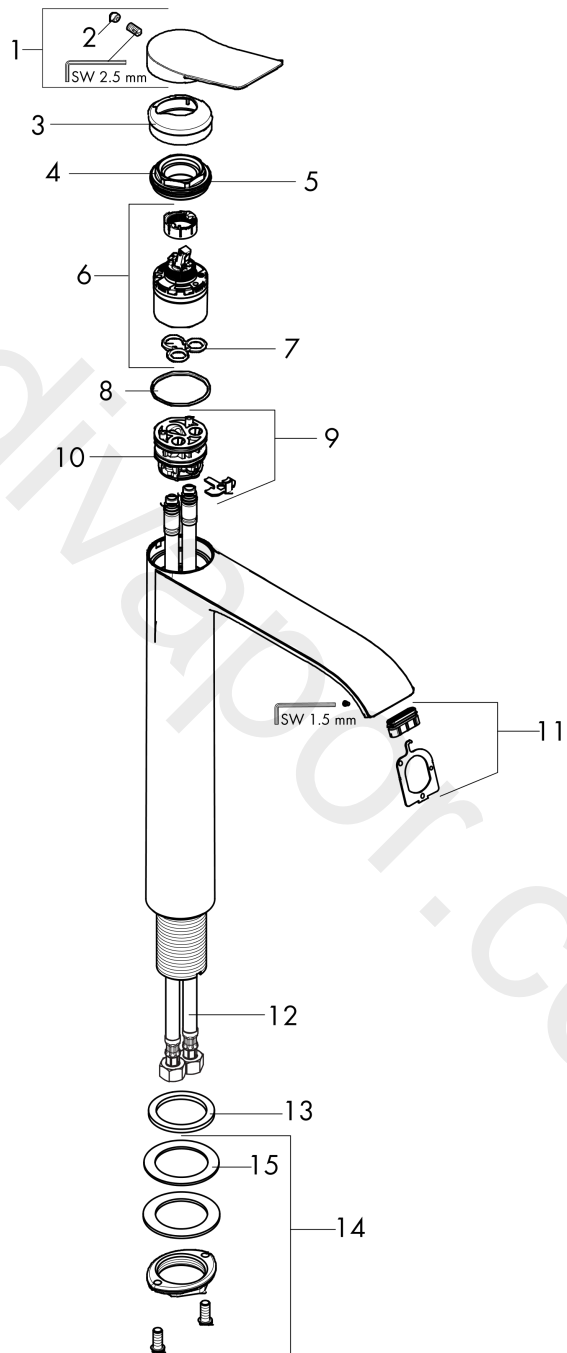

Vivenis**Single lever basin mixer 250 for wash bowls without waste set**Finish: **Matt White** Article Number: **75042701****Description****product features**

- ComfortZone 250
- projection: 191 mm
- handle variant: lever handle
- spray type: WaterfallStream
- maximum flow rate at 3 bar: 4,5 l/min
- ceramic cartridge
- temperature limitation adjustable
- suitable for continuous flow water heaters
- connection type: G 3/8 compression
- connection dimension: DN15

Technology**Design awards**

reddot winner 2021

**Product image**

Vivenis
Single lever basin mixer 250 for wash bowls without waste set
 Finish: **Matt White** Article Number: **75042701**

Exploded Drawing

Year of production: >11/21

Vivenis**Single lever basin mixer 250 for wash bowls without waste set**Finish: **Matt White** Article Number: **75042701****Spare part list**

Year of production: >11/21

Pos.	Description	Article Number	Price	PU
1	handle	94277700	£ 96,00	1
2	screw cover	93735700	£ 9,00	1
3	escutcheon	94027700	£ 38,00	1
4	nut	93995000	£ 25,00	1
5	O-ring 35x1,5	92114000	£ 6,10	1
6	cartridge, assy	93897000	£ 79,00	1
7	seal	95008000	£ 9,00	1
8	O-ring 35x2	92604000	£ 6,10	1
9	adapter for cartridge	98750000	£ 13,30	1
10	O-Ring 30x2	98186000	£ 3,30	1
11	spray former	94275001	£ 64,00	1
12	connection hose 35½" M8x0,75 3/8"	94267001	£ 35,00	1
13	flat seal	98749000	£ 6,10	1
14	fixing set (Ø 32)	13961000	£ 25,00	1
15	lever collar	97548000	£ 3,30	1