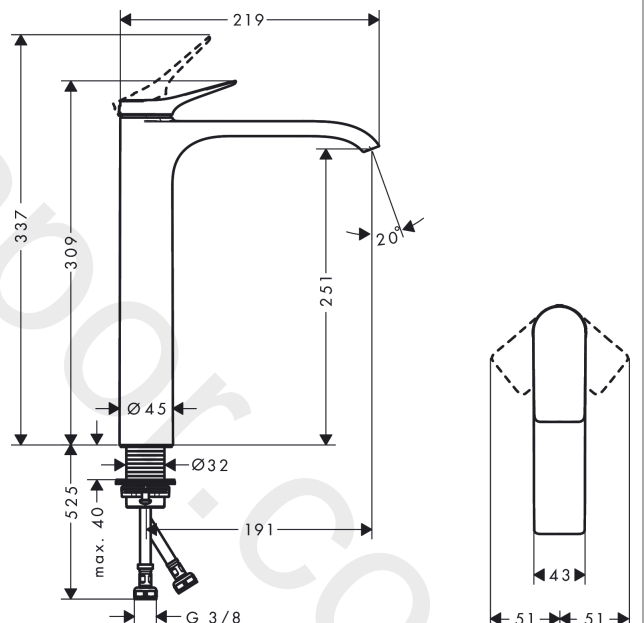

#### product features

- ComfortZone 250
- projection: 191 mm
- spout height: 251 mm
- handle variant: lever handle
- spray type: WaterfallStream
- maximum flow rate at 3 bar: 5 l/min
- ceramic cartridge
- temperature limitation adjustable
- suitable for continuous flow water heaters
- connection type: G 3/8 connections
- connection dimension: DN15
- EU taxonomy: max. 6 l/min - Substantial Contribution (SC) possible

### Product image

### Scale drawing