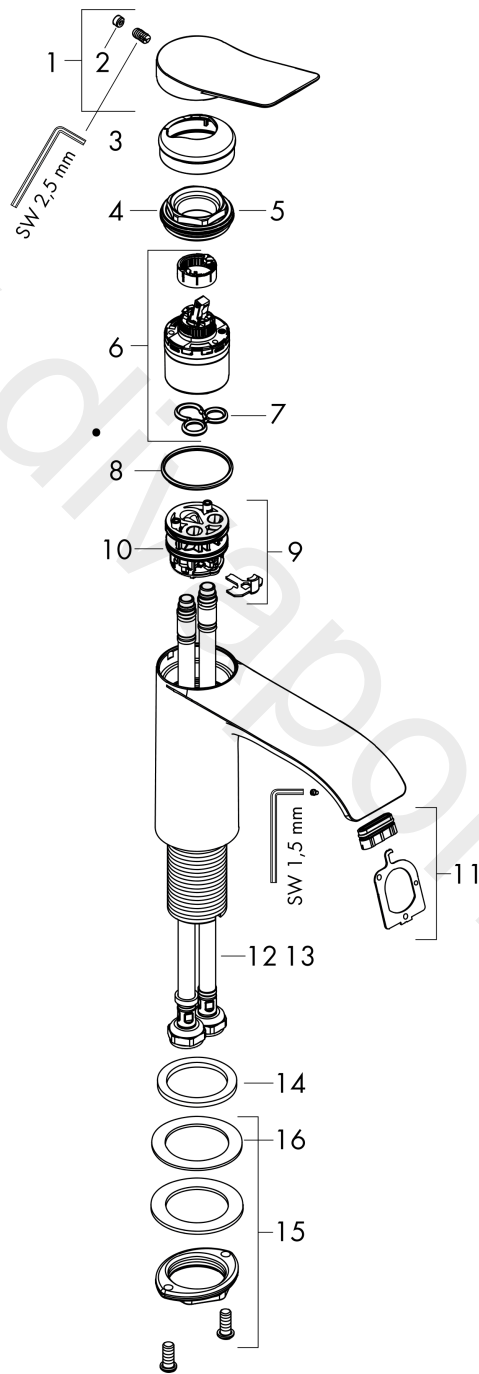

#### product features

- ComfortZone 250
- projection: 191 mm
- spout height: 251 mm
- handle variant: lever handle
- spray type: WaterfallStream
- maximum flow rate at 3 bar: 5 l/min
- ceramic cartridge
- temperature limitation adjustable
- suitable for continuous flow water heaters
- connection type: G 3/8 connections
- connection dimension: DN15
- EU taxonomy: max. 6 l/min - Substantial Contribution (SC) possible

### Scale drawing

### Flowchart

**Vivenis**  
**Single lever basin mixer 250 for wash bowls without waste set**  
 Finish: **Matt White** Article Number: **75042700**

Exploded Drawing

Year of production: >06/21

### Spare part list

Year of production: >06/21

Pos.	Description	Article Number	Price	PU
1	handle	94277700	£ 96,00	1
2	screw cover	93735700	£ 9,00	1
3	escutcheon	94027700	£ 38,00	1
4	nut	93995000	£ 25,00	1
5	O-ring 35x1,5	92114000	£ 6,10	1
6	cartridge, assy	93897000	£ 79,00	1
7	seal	95008000	£ 9,00	1
8	O-ring 35x2	92604000	£ 6,10	1
9	adapter for cartridge	98750000	£ 13,30	1
10	O-Ring 30x2	98186000	£ 3,30	1
11	spray former	94275000	£ 43,00	1
12	connection hose 600 mm M8x0,75 G3/8	96556000	£ 25,00	1
13	O-ring 6,6x1,6	93019000	£ 3,30	1
14	flat seal	98749000	£ 6,10	1
15	fixing set (Ø 32)	13961000	£ 25,00	1
16	lever collar	97548000	£ 3,30	1
a	fixation extension 35 mm	13898000	£ 79,00	1