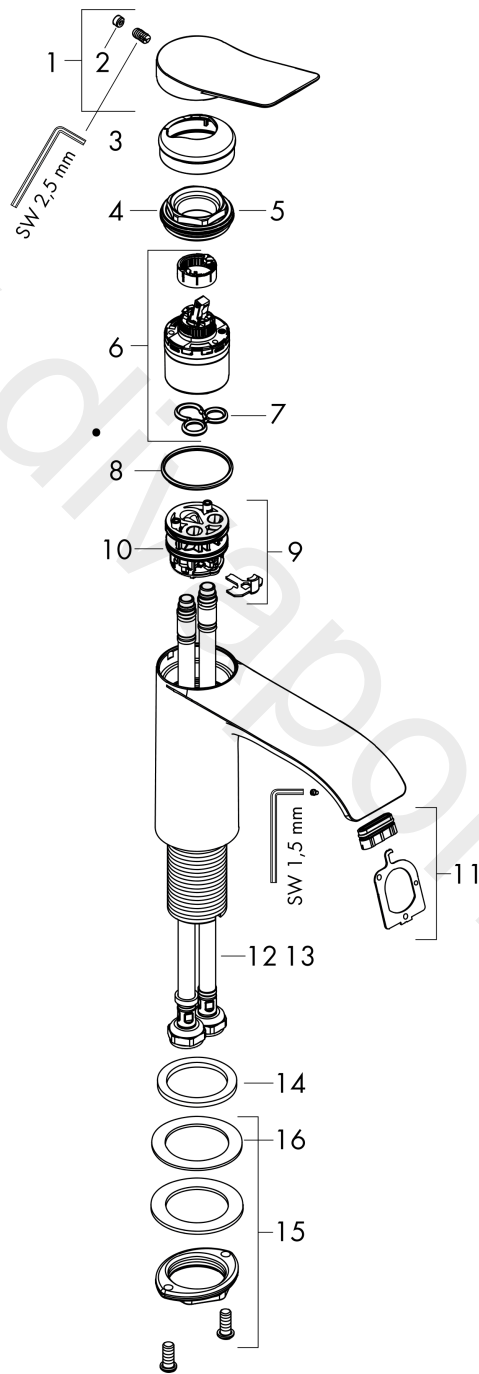

Vivenis

Single lever basin mixer 250 for wash bowls without waste set

Finish: **Matt Black** Article Number: **75042670**

Description

product features

- ComfortZone 250
- projection: 191 mm
- spout height: 251 mm
- handle variant: lever handle
- spray type: WaterfallStream
- maximum flow rate at 3 bar: 5 l/min
- ceramic cartridge
- temperature limitation adjustable
- suitable for continuous flow water heaters
- connection type: G 3/8 connections
- connection dimension: DN15
- EU taxonomy: max. 6 l/min - Substantial Contribution (SC) possible

Flowchart

Vivenis
Single lever basin mixer 250 for wash bowls without waste set
 Finish: **Matt Black** Article Number: **75042670**

Exploded Drawing

Year of production: >06/21

Vivenis

Single lever basin mixer 250 for wash bowls without waste set

Finish: **Matt Black** Article Number: **75042670**

Spare part list

Year of production: >06/21

Pos.	Description	Article Number	Price	PU
1	handle	94277670	£ 96,00	1
2	screw cover	93735610	£ 9,00	1
3	escutcheon	94027670	£ 38,00	1
4	nut	93995000	£ 25,00	1
5	O-ring 35x1,5	92114000	£ 6,10	1
6	cartridge, assy	93897000	£ 79,00	1
7	seal	95008000	£ 9,00	1
8	O-ring 35x2	92604000	£ 6,10	1
9	adapter for cartridge	98750000	£ 13,30	1
10	O-Ring 30x2	98186000	£ 3,30	1
11	spray former	94275000	£ 43,00	1
12	connection hose 600 mm M8x0,75 G3/8	96556000	£ 25,00	1
13	O-ring 6,6x1,6	93019000	£ 3,30	1
14	flat seal	98749000	£ 6,10	1
15	fixing set (Ø 32)	13961000	£ 25,00	1
16	lever collar	97548000	£ 3,30	1
a	fixation extension 35 mm	13898000	£ 79,00	1