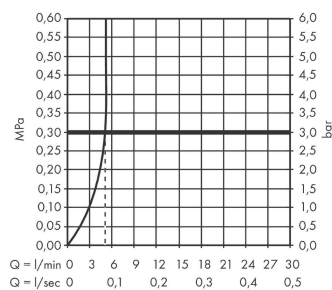

Vivenis

Single lever basin mixer 250 for wash bowls without waste set

Finish: **Matt Black** Article Number: **75042670**

Description

product features

- ComfortZone 250
- projection: 191 mm
- spout height: 251 mm
- handle variant: lever handle
- spray type: WaterfallStream
- maximum flow rate at 3 bar: 5 l/min
- ceramic cartridge
- temperature limitation adjustable
- suitable for continuous flow water heaters
- connection type: G 3/8 connections
- connection dimension: DN15
- EU taxonomy: max. 6 l/min - Substantial Contribution (SC) possible

Article Details

Price excl. VAT

390,80 £

Technology

Design awards

reddot winner 2021

Product image

Scale drawing

Flowchart