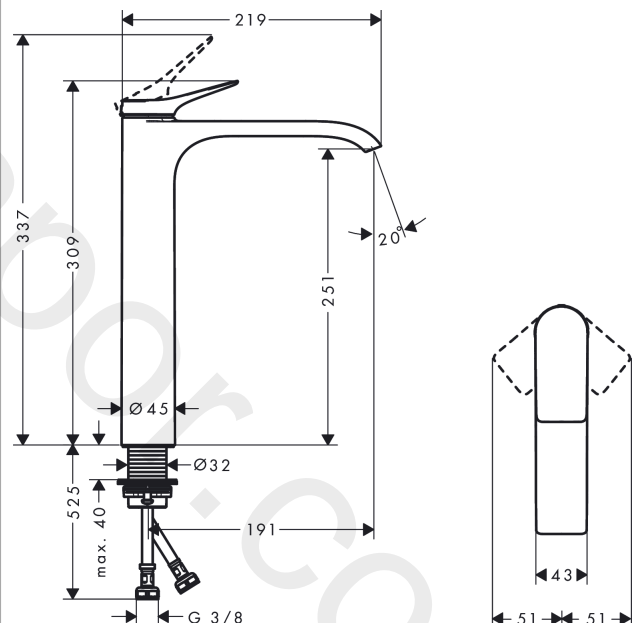

Vivenis

Single lever basin mixer 250 for wash bowls without waste set

Finish: **Matt Black** Article Number: **75042670**

Description

product features

- ComfortZone 250
- projection: 191 mm
- spout height: 251 mm
- handle variant: lever handle
- spray type: WaterfallStream
- maximum flow rate at 3 bar: 5 l/min
- ceramic cartridge
- temperature limitation adjustable
- suitable for continuous flow water heaters
- connection type: G 3/8 connections
- connection dimension: DN15
- EU taxonomy: max. 6 l/min - Substantial Contribution (SC) possible

Article Details

Price excl. VAT

390,80 £

Technology

Design awards

reddot winner 2021

Product image

Scale drawing

Flowchart

Vivenis
Single lever basin mixer 250 for wash bowls without waste set
 Finish: **Matt Black** Article Number: **75042670**

Exploded Drawing

Year of production: >06/21

Vivenis

Single lever basin mixer 250 for wash bowls without waste set

Finish: **Matt Black** Article Number: **75042670**

Spare part list

Year of production: >06/21

Pos.	Description	Article Number	Price	PU
1	handle	94277670	£ 96,00	1
2	screw cover	93735610	£ 9,00	1
3	escutcheon	94027670	£ 38,00	1
4	nut	93995000	£ 25,00	1
5	O-ring 35x1,5	92114000	£ 6,10	1
6	cartridge, assy	93897000	£ 79,00	1
7	seal	95008000	£ 9,00	1
8	O-ring 35x2	92604000	£ 6,10	1
9	adapter for cartridge	98750000	£ 13,30	1
10	O-Ring 30x2	98186000	£ 3,30	1
11	spray former	94275000	£ 43,00	1
12	connection hose 600 mm M8x0,75 G3/8	96556000	£ 25,00	1
13	O-ring 6,6x1,6	93019000	£ 3,30	1
14	flat seal	98749000	£ 6,10	1
15	fixing set (Ø 32)	13961000	£ 25,00	1
16	lever collar	97548000	£ 3,30	1
a	fixation extension 35 mm	13898000	£ 79,00	1