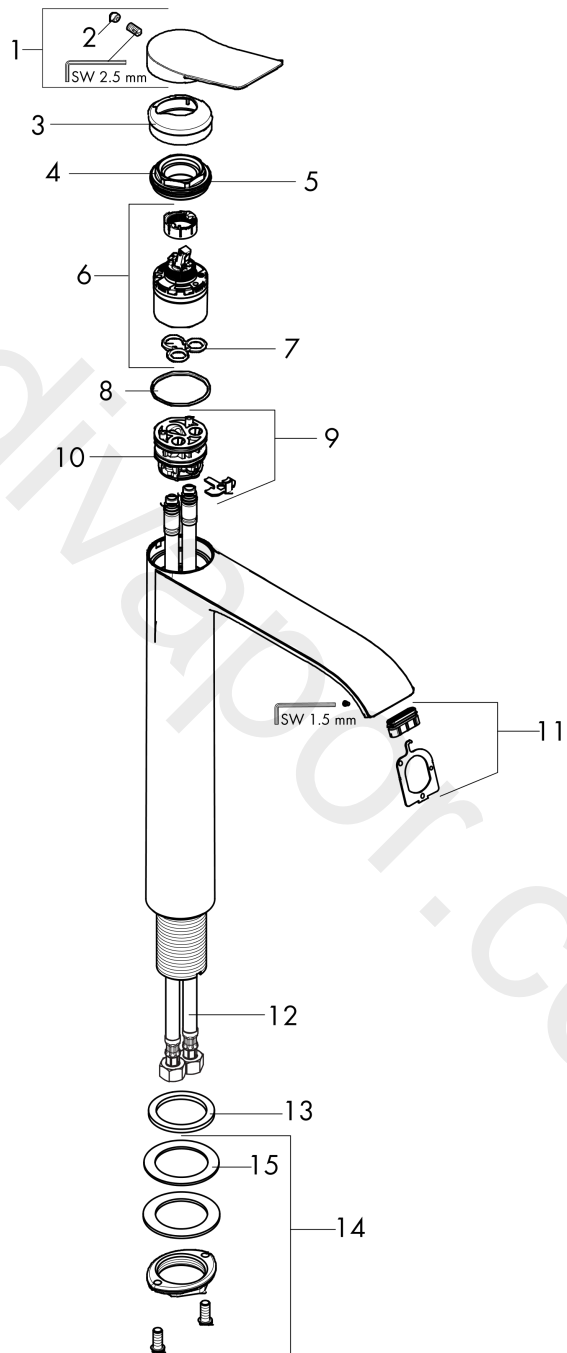

Vivenis**Single lever basin mixer 250 for wash bowls without waste set**Finish: **Chrome** Article Number: **75042001****Description****product features**

- ComfortZone 250
- projection: 191 mm
- handle variant: lever handle
- spray type: WaterfallStream
- maximum flow rate at 3 bar: 4,5 l/min
- ceramic cartridge
- temperature limitation adjustable
- suitable for continuous flow water heaters
- connection type: G 3/8 compression
- connection dimension: DN15

Technology**Design awards**

reddot winner 2021

**Product image**

Vivenis
Single lever basin mixer 250 for wash bowls without waste set
 Finish: **Chrome** Article Number: **75042001**

Exploded Drawing

Year of production: >11/21

Vivenis

Single lever basin mixer 250 for wash bowls without waste set

Finish: **Chrome** Article Number: **75042001**

Spare part list

Year of production: >11/21

| Pos. | Description | Article Number | Price | PU |
|------|-----------------------------------|----------------|---------|----|
| 1 | handle | 94277000 | £ 64,00 | 1 |
| 2 | screw cover | 93735460 | £ 9,00 | 1 |
| 3 | escutcheon | 94027000 | £ 25,00 | 1 |
| 4 | nut | 93995000 | £ 25,00 | 1 |
| 5 | O-ring 35x1,5 | 92114000 | £ 6,10 | 1 |
| 6 | cartridge, assy | 93897000 | £ 79,00 | 1 |
| 7 | seal | 95008000 | £ 9,00 | 1 |
| 9 | adapter for cartridge | 98750000 | £ 13,30 | 1 |
| 10 | O-Ring 30x2 | 98186000 | £ 3,30 | 1 |
| 11 | spray former | 94275001 | £ 64,00 | 1 |
| 12 | connection hose 35½" M8x0,75 3/8" | 94267001 | £ 35,00 | 1 |
| 13 | flat seal | 98749000 | £ 6,10 | 1 |
| 14 | fixing set (Ø 32) | 13961000 | £ 25,00 | 1 |
| 15 | lever collar | 97548000 | £ 3,30 | 1 |