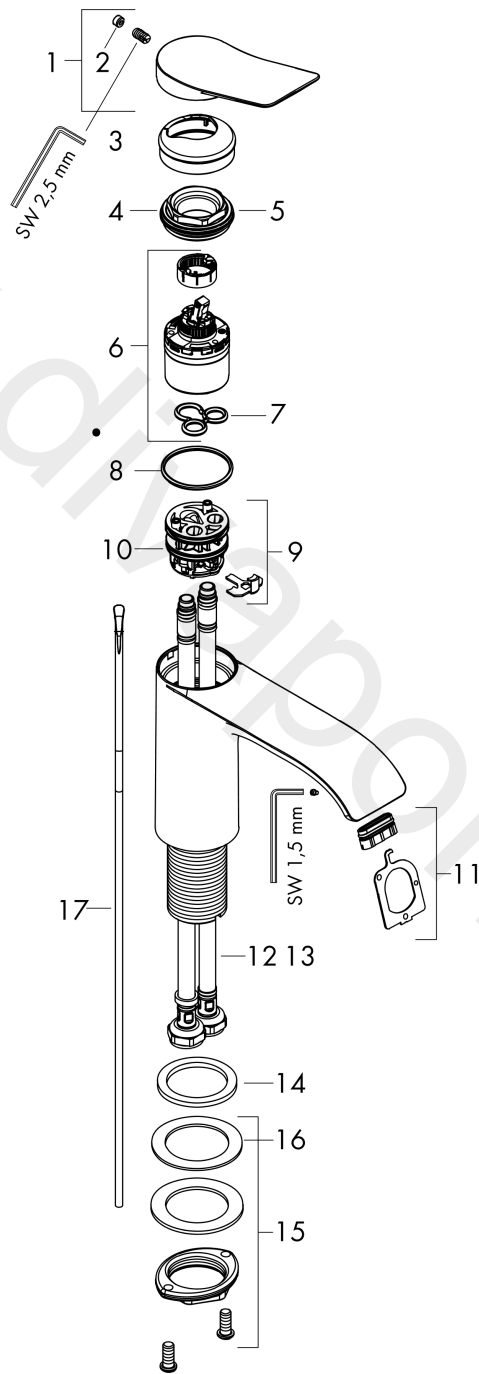

Vivenis

Single lever basin mixer 250 for wash bowls with pop-up waste set

Finish: **Matt Black** Article Number: **75040670**

Flowchart

Vivenis

Single lever basin mixer 250 for wash bowls with pop-up waste set

Finish: **Matt Black** Article Number: **75040670**

Exploded Drawing

Year of production: >06/21

Vivenis

Single lever basin mixer 250 for wash bowls with pop-up waste set

Finish: **Matt Black** Article Number: **75040670**

Spare part list

Year of production: >06/21

Pos.	Description	Article Number	Price	PU
1	handle	94277670	£ 96,00	1
2	screw cover	93735610	£ 9,00	1
3	escutcheon	94027670	£ 38,00	1
4	nut	93995000	£ 25,00	1
5	O-ring 35x1,5	92114000	£ 6,10	1
6	cartridge, assy	93897000	£ 79,00	1
7	seal	95008000	£ 9,00	1
8	O-ring 35x2	92604000	£ 6,10	1
9	adapter for cartridge	98750000	£ 13,30	1
10	O-Ring 30x2	98186000	£ 3,30	1
11	spray former	94275000	£ 43,00	1
12	connection hose 600 mm M8x0,75 G3/8	96556000	£ 25,00	1
13	O-ring 6,6x1,6	93019000	£ 3,30	1
14	flat seal	98749000	£ 6,10	1
15	fixing set (Ø 32)	13961000	£ 25,00	1
16	lever collar	97548000	£ 3,30	1
17	pull rod	96657000	£ 13,30	1
a	pop up waste	94139670	£ 163,00	1
b	fixation extension 35 mm	13898000	£ 79,00	1