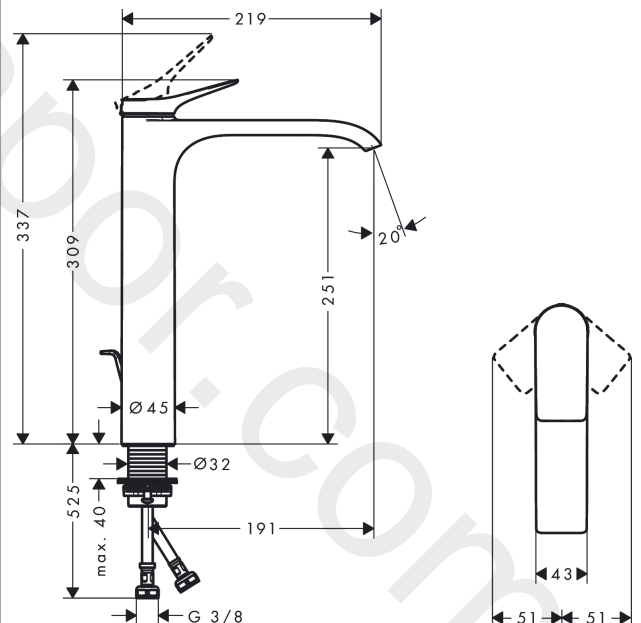

Vivenis

Single lever basin mixer 250 for wash bowls with pop-up waste set

Finish: **Chrome** Article Number: **75040000**

Description

product features

- consists of: single lever basin mixer, waste set
- ComfortZone 250
- projection: 191 mm
- spout height: 251 mm
- handle variant: lever handle
- spray type: WaterfallStream
- maximum flow rate at 3 bar: 5 l/min
- ceramic cartridge
- temperature limitation adjustable
- suitable for continuous flow water heaters
- pop-up waste set G 1¼
- material waste set: metal
- connection type: G ¾ connections
- connection dimension: DN15
- EU taxonomy: max. 6 l/min - Substantial Contribution (SC) possible

Vivenis

Single lever basin mixer 250 for wash bowls with pop-up waste set

Finish: **Chrome** Article Number: **75040000**

Flowchart

Vivenis

Single lever basin mixer 250 for wash bowls with pop-up waste set

Finish: **Chrome** Article Number: **75040000**

Exploded Drawing

Year of production: >06/21

Vivenis

Single lever basin mixer 250 for wash bowls with pop-up waste set

Finish: **Chrome** Article Number: **75040000**

Spare part list

Year of production: >06/21

Pos.	Description	Article Number	Price	PU
1	handle	94277000	£ 64,00	1
2	screw cover	93735460	£ 9,00	1
3	escutcheon	94027000	£ 25,00	1
4	nut	93995000	£ 25,00	1
5	O-ring 35x1,5	92114000	£ 6,10	1
6	cartridge, assy	93897000	£ 79,00	1
7	seal	95008000	£ 9,00	1
8	O-ring 35x2	92604000	£ 6,10	1
9	adapter for cartridge	98750000	£ 13,30	1
10	O-Ring 30x2	98186000	£ 3,30	1
11	spray former	94275000	£ 43,00	1
12	connection hose 600 mm M8x0,75 G3/8	96556000	£ 25,00	1
13	O-ring 6,6x1,6	93019000	£ 3,30	1
14	flat seal	98749000	£ 6,10	1
15	fixing set (Ø 32)	13961000	£ 25,00	1
16	lever collar	97548000	£ 3,30	1
17	pull rod	96657000	£ 13,30	1
a	pop up waste	94139000	£ 96,00	1
b	fixation extension 35 mm	13898000	£ 79,00	1