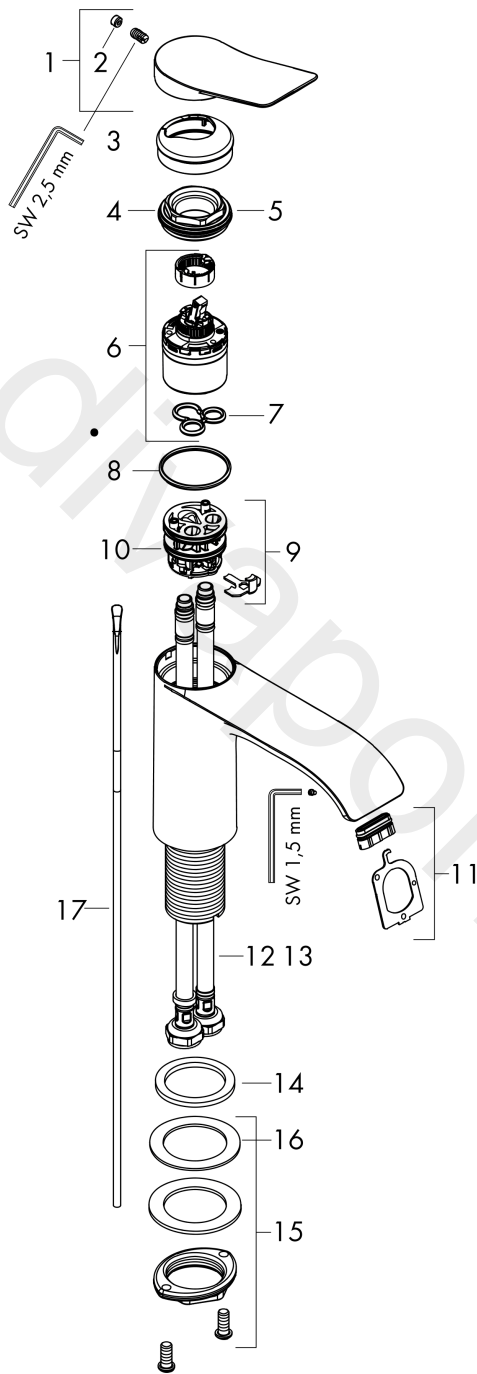

Vivenis

Single lever basin mixer 250 for wash bowls with pop-up waste set

Finish: **Chrome** Article Number: **75040000**

Description

product features

- consists of: single lever basin mixer, waste set
- ComfortZone 250
- projection: 191 mm
- spout height: 251 mm
- handle variant: lever handle
- spray type: WaterfallStream
- maximum flow rate at 3 bar: 5 l/min
- ceramic cartridge
- temperature limitation adjustable
- suitable for continuous flow water heaters
- pop-up waste set G 1¼
- material waste set: metal
- connection type: G ¾ connections
- connection dimension: DN15
- EU taxonomy: max. 6 l/min - Substantial Contribution (SC) possible

Vivenis

Single lever basin mixer 250 for wash bowls with pop-up waste set

Finish: **Chrome** Article Number: **75040000**

Flowchart

Vivenis

Single lever basin mixer 250 for wash bowls with pop-up waste set

Finish: **Chrome** Article Number: **75040000**

Exploded Drawing

Year of production: >06/21

Vivenis

Single lever basin mixer 250 for wash bowls with pop-up waste set

Finish: **Chrome** Article Number: **75040000**

Spare part list

Year of production: >06/21

Pos.	Description	Article Number	Price	PU
1	handle	94277000	£ 64,00	1
2	screw cover	93735460	£ 9,00	1
3	escutcheon	94027000	£ 25,00	1
4	nut	93995000	£ 25,00	1
5	O-ring 35x1,5	92114000	£ 6,10	1
6	cartridge, assy	93897000	£ 79,00	1
7	seal	95008000	£ 9,00	1
8	O-ring 35x2	92604000	£ 6,10	1
9	adapter for cartridge	98750000	£ 13,30	1
10	O-Ring 30x2	98186000	£ 3,30	1
11	spray former	94275000	£ 43,00	1
12	connection hose 600 mm M8x0,75 G3/8	96556000	£ 25,00	1
13	O-ring 6,6x1,6	93019000	£ 3,30	1
14	flat seal	98749000	£ 6,10	1
15	fixing set (Ø 32)	13961000	£ 25,00	1
16	lever collar	97548000	£ 3,30	1
17	pull rod	96657000	£ 13,30	1
a	pop up waste	94139000	£ 96,00	1
b	fixation extension 35 mm	13898000	£ 79,00	1