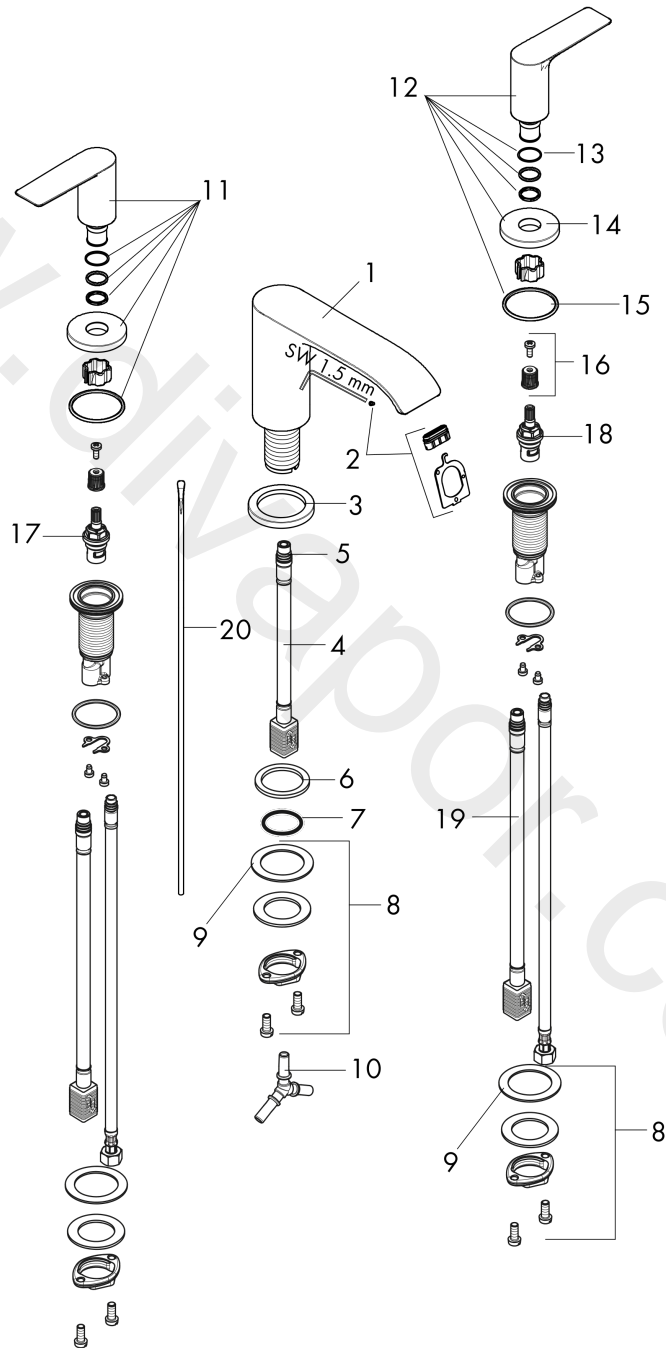

Vivenis

3-hole basin mixer 90 with pop-up waste set

Finish: **Brushed Nickel** Article Number: **75033821**

Description

product features

- consists of: 3-hole basin mixer, waste set
- ComfortZone 90
- spray type: WaterfallStream
- maximum flow rate at 3 bar: 4,5 l/min
- ceramic valves hot/cold 90°
- suitable for continuous flow water heaters
- pop-up waste set G 1
- connection type: G 3/8 compression
- connection dimension: DN15

Technology

Design awards

reddot winner 2021

GERMAN
DESIGN
AWARD
WINNER
2022

Product image

Vivenis

3-hole basin mixer 90 with pop-up waste set

Finish: **Brushed Nickel** Article Number: **75033821**

Exploded Drawing

Year of production: >11/21

Vivenis

3-hole basin mixer 90 with pop-up waste set

Finish: **Brushed Nickel** Article Number: **75033821**

Spare part list

Year of production: >11/21

Pos.	Description	Article Number	Price	PU
1	spout cpl.	94308820	£ 163,00	1
2	spray former	94275001	£ 64,00	1
3	escutcheon for spout	94309820	£ 96,00	1
4	connection hose 200 mm M10x1	92913000	£ 51,00	1
5	O-ring 8x1,75	97827000	£ 3,30	1
6	flat seal	98749000	£ 6,10	1
7	O-ring 26x4	92191000	-	1
8	fixing set (Ø 28)	92909000	£ 43,00	1
9	lever collar	97548000	£ 3,30	1
10	hose connection angel	92905000	£ 43,00	1
11	handle for hot water	94306820	£ 142,00	1
12	handle for cold water	94307820	£ 142,00	1
13	O-Ring 14x1,5	98201000	£ 3,30	1
14	escutcheon for handle	92956820	-	1
15	O-ring 33x2,5	92907000	£ 3,30	1
16	handle fixing set	98932000	£ 16,10	1
17	shut off unit right closing	98817000	£ 35,00	1
18	shut off unit left closing	95366000	£ 43,00	1
19	connection hose 400 mm M10x1	92914000	£ 64,00	1
a	pop up waste	88509820	-	1