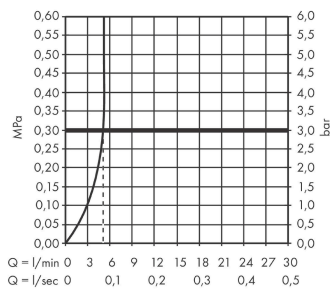

Vivenis

3-hole basin mixer 90 with pop-up waste set

Finish: **Matt Black** Article Number: **75033677**

Description

product features

- consists of: 3-hole basin mixer, waste set
- ComfortZone 90
- spout height: 91 mm
- spray type: WaterfallStream
- ceramic valves hot/cold 90°
- suitable for continuous flow water heaters
- pop-up waste set G 1/4
- material waste set: metal
- connection type: G 1/2 connections
- connection dimension: DN15

Technology

Design awards

reddot winner 2021

GERMAN DESIGN AWARD WINNER 2022

Product image

Scale drawing

Flowchart