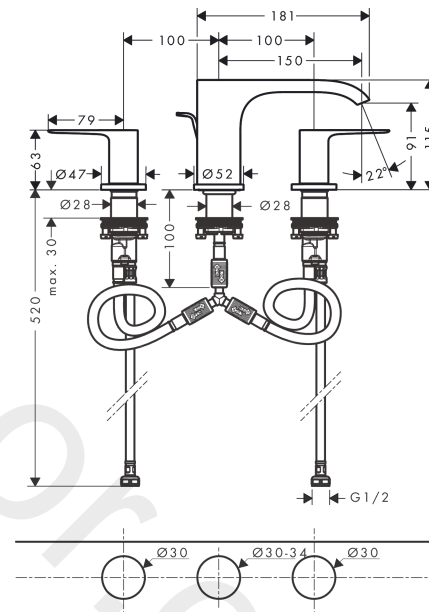

Vivenis

3-hole basin mixer 90 with pop-up waste set

Finish: **Matt Black** Article Number: **75033677**

Description

product features

- consists of: 3-hole basin mixer, waste set
- ComfortZone 90
- spout height: 91 mm
- spray type: WaterfallStream
- ceramic valves hot/cold 90°
- suitable for continuous flow water heaters
- pop-up waste set G 1/4
- material waste set: metal
- connection type: G 1/2 connections
- connection dimension: DN15

Technology

Design awards

reddot winner 2021

GERMAN DESIGN AWARD WINNER 2022

Product image

Scale drawing

Flowchart

Vivenis
3-hole basin mixer 90 with pop-up waste set
 Finish: **Matt Black** Article Number: **75033677**

Exploded Drawing

Year of production: >08/21

Vivenis

3-hole basin mixer 90 with pop-up waste set

Finish: **Matt Black** Article Number: **75033677**

Spare part list

Year of production: >08/21

Pos.	Description	Article Number	Price	PU
1	handle for cold water	94307670	£ 142,00	1
2	handle for hot water	94306670	£ 142,00	1
3	O-Ring 14x1,5	98201000	£ 3,30	1
4	escutcheon for handle	92956670	£ 51,00	1
5	handle fixing set	98932000	£ 16,10	1
6	shut off unit left closing	95366000	£ 43,00	1
7	shut off unit right closing	98817000	£ 35,00	1
8	O-ring 33x2,5	92907000	£ 3,30	1
9	connection hose 450 mm M8x0,75 G½	97443000	£ 20,50	1
10	O-ring 6,6x1,6	93019000	£ 3,30	1
11	fixing set (Ø 28)	92909000	£ 43,00	1
12	spout cpl.	94308670	£ 163,00	1
13	spray former	94275000	£ 43,00	1
14	escutcheon for spout	94309670	£ 96,00	1
15	connection hose 200 mm M10x1	92913000	£ 51,00	1
16	O-ring 8x1,75	97827000	£ 3,30	1
17	flat seal	98749000	£ 6,10	1
18	O-ring 26x4	92191000	-	1
19	hose connection angel	92905000	£ 43,00	1
20	pull rod	96657670	£ 19,80	1
a	pop up waste	94139670	£ 163,00	1