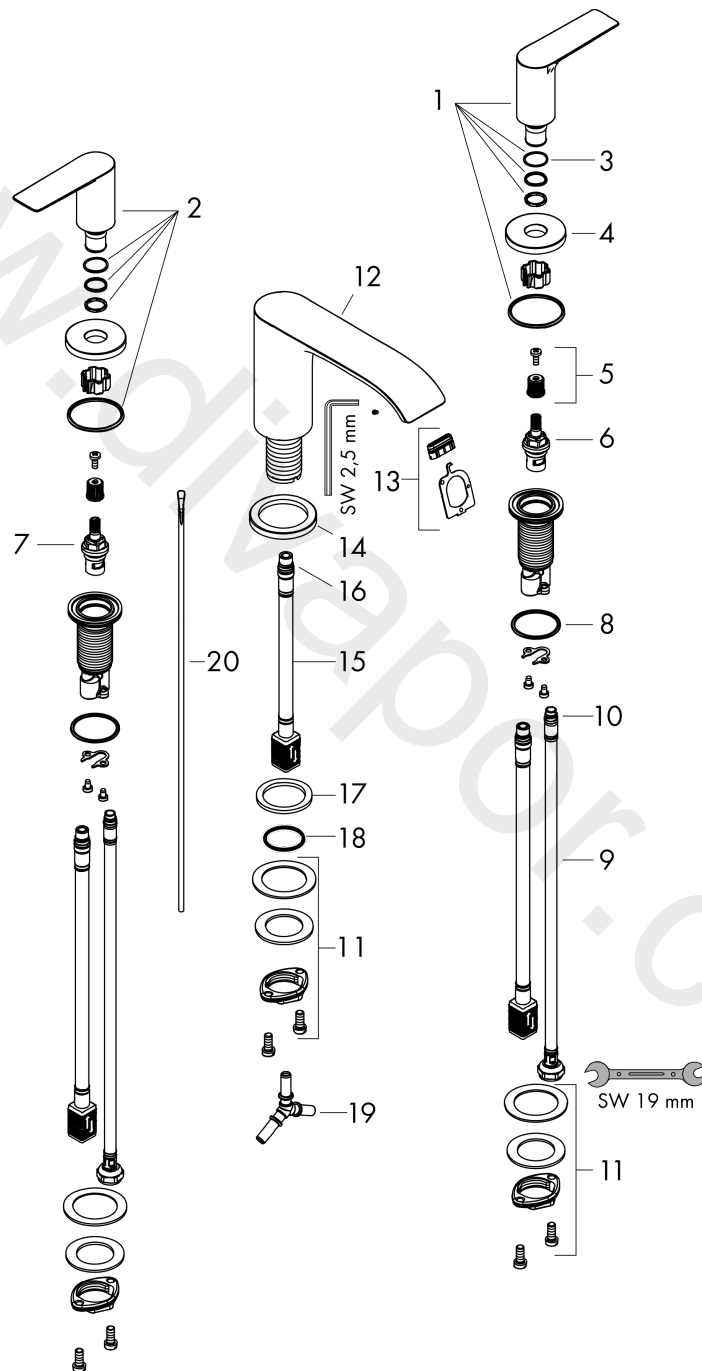

Vivenis

3-hole basin mixer 90 with pop-up waste set

Finish: **Matt Black** Article Number: **75033677**

Description

product features

- consists of: 3-hole basin mixer, waste set
- ComfortZone 90
- spout height: 91 mm
- spray type: WaterfallStream
- ceramic valves hot/cold 90°
- suitable for continuous flow water heaters
- pop-up waste set G 1/4
- material waste set: metal
- connection type: G 1/2 connections
- connection dimension: DN15

Technology

Design awards

reddot winner 2021

GERMAN DESIGN AWARD WINNER 2022

Product image

Scale drawing

Flowchart

Vivenis
3-hole basin mixer 90 with pop-up waste set
 Finish: **Matt Black** Article Number: **75033677**

Exploded Drawing

Year of production: >08/21

Vivenis

3-hole basin mixer 90 with pop-up waste set

Finish: **Matt Black** Article Number: **75033677**

Spare part list

Year of production: >08/21

Pos.	Description	Article Number	Price	PU
1	handle for cold water	94307670	£ 142,00	1
2	handle for hot water	94306670	£ 142,00	1
3	O-Ring 14x1,5	98201000	£ 3,30	1
4	escutcheon for handle	92956670	£ 51,00	1
5	handle fixing set	98932000	£ 16,10	1
6	shut off unit left closing	95366000	£ 43,00	1
7	shut off unit right closing	98817000	£ 35,00	1
8	O-ring 33x2,5	92907000	£ 3,30	1
9	connection hose 450 mm M8x0,75 G½	97443000	£ 20,50	1
10	O-ring 6,6x1,6	93019000	£ 3,30	1
11	fixing set (Ø 28)	92909000	£ 43,00	1
12	spout cpl.	94308670	£ 163,00	1
13	spray former	94275000	£ 43,00	1
14	escutcheon for spout	94309670	£ 96,00	1
15	connection hose 200 mm M10x1	92913000	£ 51,00	1
16	O-ring 8x1,75	97827000	£ 3,30	1
17	flat seal	98749000	£ 6,10	1
18	O-ring 26x4	92191000	-	1
19	hose connection angel	92905000	£ 43,00	1
20	pull rod	96657670	£ 19,80	1
a	pop up waste	94139670	£ 163,00	1