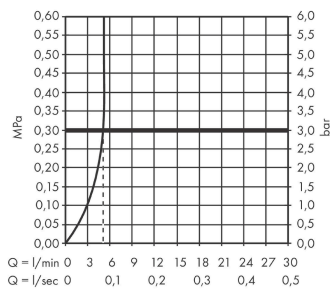

Vivenis

3-hole basin mixer 90 with pop-up waste set

Finish: **Chrome** Article Number: **75033007**

Description

product features

- consists of: 3-hole basin mixer, waste set
- ComfortZone 90
- spout height: 91 mm
- spray type: WaterfallStream
- ceramic valves hot/cold 90°
- suitable for continuous flow water heaters
- pop-up waste set G 1/4
- material waste set: metal
- connection type: G 1/2 connections
- connection dimension: DN15

Technology

Design awards

reddot winner 2021

GERMAN
DESIGN
AWARD
WINNER
2022

Product image

Scale drawing

Flowchart