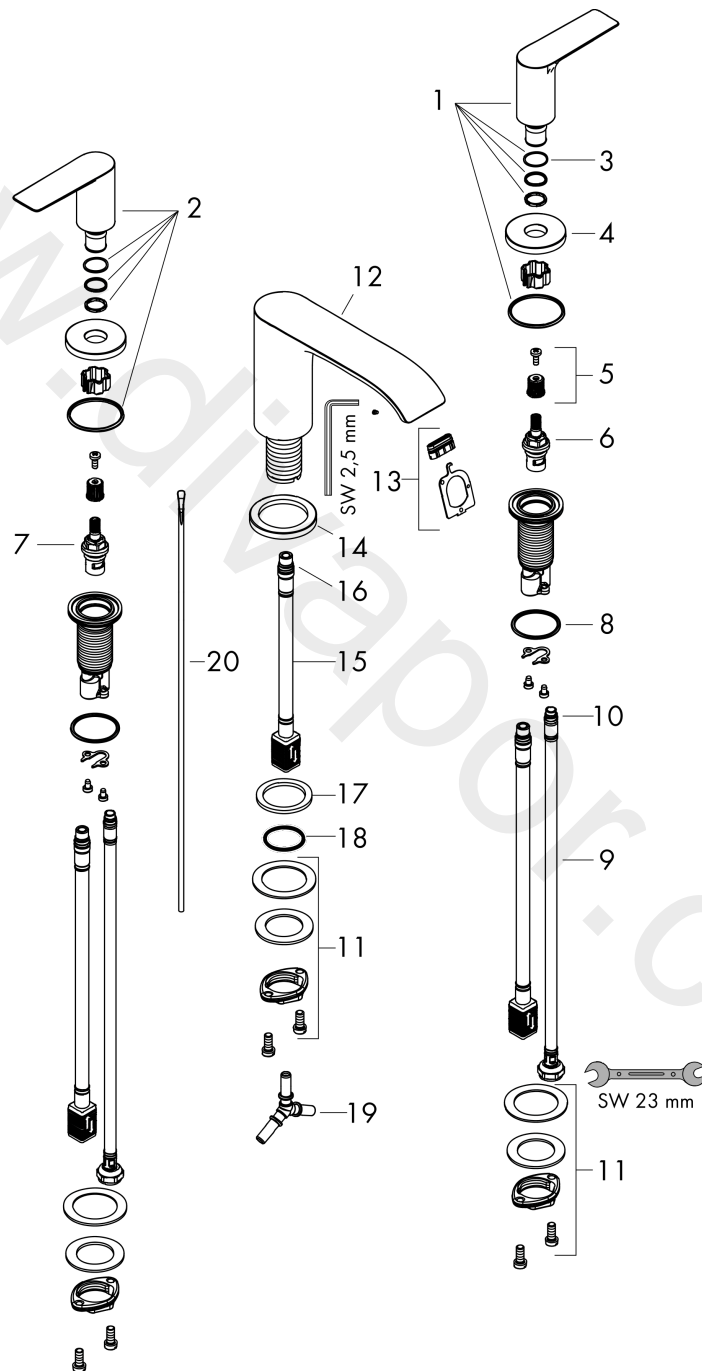

Vivenis

3-hole basin mixer 90 with pop-up waste set

Finish: **Chrome** Article Number: **75033007**

Description

product features

- consists of: 3-hole basin mixer, waste set
- ComfortZone 90
- spout height: 91 mm
- spray type: WaterfallStream
- ceramic valves hot/cold 90°
- suitable for continuous flow water heaters
- pop-up waste set G 1/4
- material waste set: metal
- connection type: G 1/2 connections
- connection dimension: DN15

Exploded Drawing

Year of production: >08/21

Vivenis

3-hole basin mixer 90 with pop-up waste set

Finish: **Chrome** Article Number: **75033007**

Spare part list

Year of production: >08/21

| Pos. | Description | Article Number | Price | PU |
|------|-----------------------------------|----------------|----------|----|
| 1 | handle for cold water | 94307000 | £ 96,00 | 1 |
| 2 | handle for hot water | 94306000 | £ 96,00 | 1 |
| 3 | O-Ring 14x1,5 | 98201000 | £ 3,30 | 1 |
| 4 | escutcheon for handle | 92956000 | £ 35,00 | 1 |
| 5 | handle fixing set | 98932000 | £ 16,10 | 1 |
| 6 | shut off unit left closing | 95366000 | £ 43,00 | 1 |
| 7 | shut off unit right closing | 98817000 | £ 35,00 | 1 |
| 8 | O-ring 33x2,5 | 92907000 | £ 3,30 | 1 |
| 9 | connection hose 450 mm M8x0,75 G½ | 97443000 | £ 20,50 | 1 |
| 10 | O-ring 6,6x1,6 | 93019000 | £ 3,30 | 1 |
| 11 | fixing set (Ø 28) | 92909000 | £ 43,00 | 1 |
| 12 | spout cpl. | 94308000 | £ 110,00 | 1 |
| 13 | spray former | 94275000 | £ 43,00 | 1 |
| 14 | escutcheon for spout | 94309000 | £ 51,00 | 1 |
| 15 | connection hose 200 mm M10x1 | 92913000 | £ 51,00 | 1 |
| 16 | O-ring 8x1,75 | 97827000 | £ 3,30 | 1 |
| 17 | flat seal | 98749000 | £ 6,10 | 1 |
| 18 | O-ring 26x4 | 92191000 | - | 1 |
| 19 | hose connection angel | 92905000 | £ 43,00 | 1 |
| 20 | pull rod | 96657000 | £ 13,30 | 1 |
| a | pop up waste | 94139007 | - | 1 |