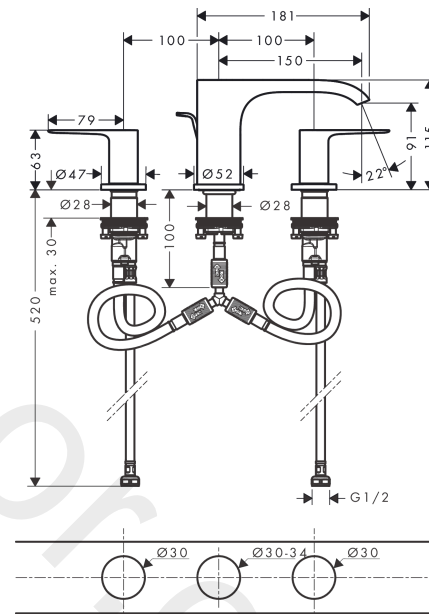

Scale drawing