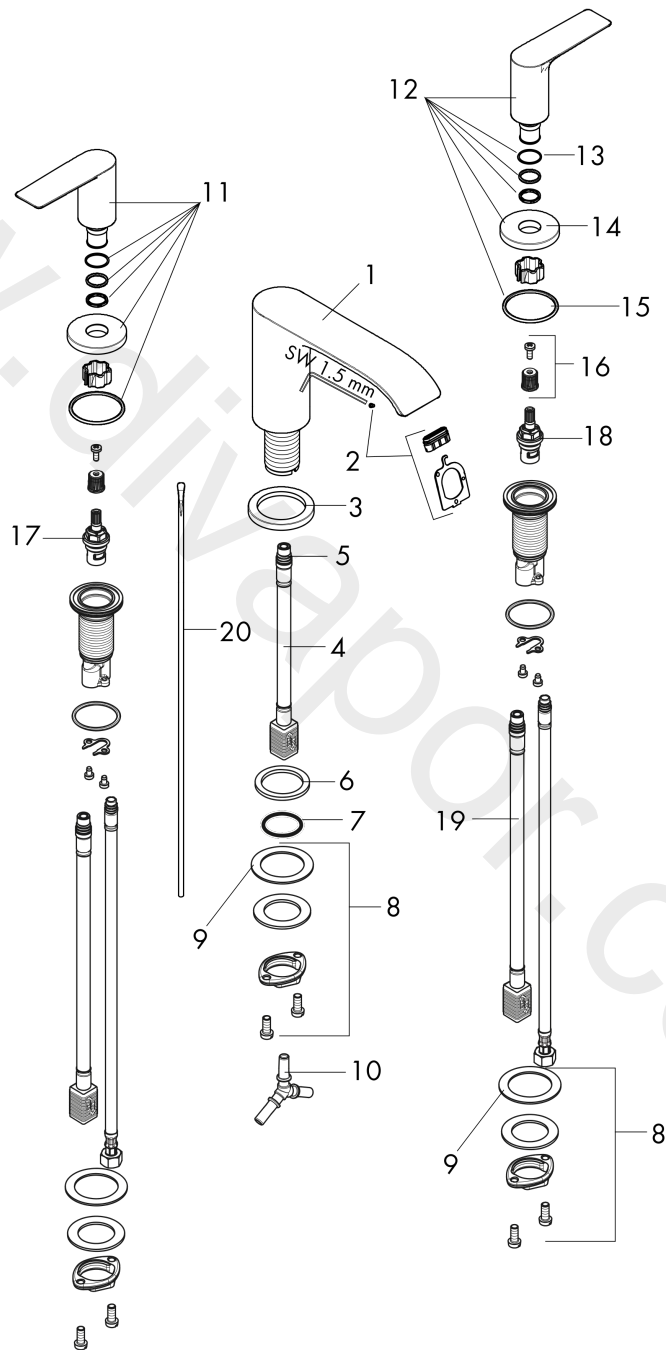

### 3-hole basin mixer 90 with pop-up waste set

Finish: **Chrome** Article Number: **75033001**

#### Product image

**Vivenis**  
**3-hole basin mixer 90 with pop-up waste set**  
 Finish: **Chrome** Article Number: **75033001**

**Exploded Drawing**

Year of production: >11/21

#### Spare part list

Year of production: >11/21

Pos.	Description	Article Number	Price	PU
1	spout cpl.	94308000	£ 110,00	1
2	spray former	94275000	£ 43,00	1
3	escutcheon for spout	94309000	£ 51,00	1
4	connection hose 200 mm M10x1	92913000	£ 51,00	1
5	O-ring 8x1,75	97827000	£ 3,30	1
6	flat seal	98749000	£ 6,10	1
7	O-ring 26x4	92191000	-	1
8	fixing set (Ø 28)	92909000	£ 43,00	1
9	lever collar	97548000	£ 3,30	1
10	hose connection angel	92905000	£ 43,00	1
11	handle for hot water	94306000	£ 96,00	1
12	handle for cold water	94307000	£ 96,00	1
13	O-Ring 14x1,5	98201000	£ 3,30	1
14	escutcheon for handle	92956000	£ 35,00	1
15	O-ring 33x2,5	92907000	£ 3,30	1
16	handle fixing set	98932000	£ 16,10	1
17	shut off unit right closing	98817000	£ 35,00	1
18	shut off unit left closing	95366000	£ 43,00	1
19	connection hose 400 mm M10x1	92914000	£ 64,00	1
a	pop up waste	88509000	-	1