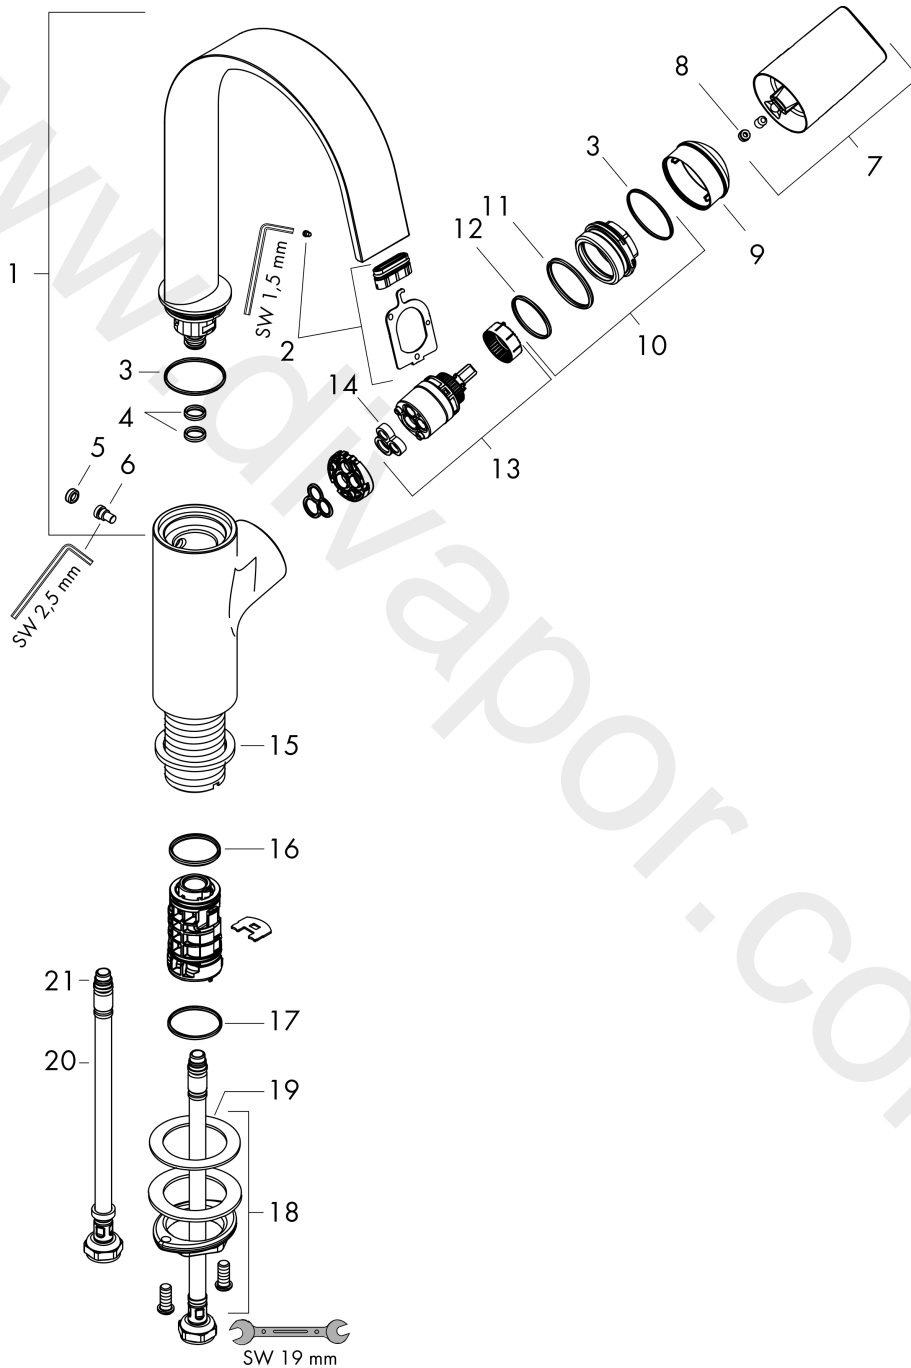

Vivenis

Single lever basin mixer 210 with swivel spout without waste set

Finish: **Matt Black** Article Number: **75032670**

Description

product features

- ComfortZone 210
- projection: 139 mm
- spout height: 209 mm
- handle variant: lever handle
- swivel range 120°
- spray type: WaterfallStream
- maximum flow rate at 3 bar: 5 l/min
- ceramic cartridge
- temperature limitation adjustable
- suitable for continuous flow water heaters
- connection type: G 3/8 connections
- connection dimension: DN15
- EU taxonomy: max. 6 l/min - Substantial Contribution (SC) possible

Vivenis

Single lever basin mixer 210 with swivel spout without waste set

Finish: **Matt Black** Article Number: **75032670**

Flowchart

www.divapor.com

Vivenis

Single lever basin mixer 210 with swivel spout without waste set

Finish: **Matt Black** Article Number: **75032670**

Exploded Drawing

Year of production: >06/21

Vivenis

Single lever basin mixer 210 with swivel spout without waste set

Finish: **Matt Black** Article Number: **75032670**

Spare part list

Year of production: >06/21

Pos.	Description	Article Number	Price	PU
1	spout cpl.	94304670	£ 260,00	1
2	spray former	94275000	£ 43,00	1
3	O-ring 30x1,5	98433000	£ 3,30	1
4	O-ring 8x2	98112000	£ 3,30	1
5	plug	93087000	£ 3,30	1
6	screw	93088000	£ 43,00	1
7	handle	94305670	£ 76,00	1
8	screw cover	93735610	£ 9,00	1
9	flange	93737670	£ 64,00	1
10	nut	92926000	£ 16,10	1
11	O-ring 29x2	98391000	£ 3,30	1
12	O-ring 25x1,5	98146000	£ 3,30	1
13	cartridge, assy	93760000	£ 96,00	1
14	seal	93383000	£ 13,30	1
15	flat seal	98749000	£ 6,10	1
16	O-ring 24x2	98388000	£ 3,30	1
17	O-ring 26x1,5	98390000	£ 3,30	1
18	fixing set (Ø 32)	13961000	£ 25,00	1
19	lever collar	97548000	£ 3,30	1
20	connection hose 450 mm M8x0,75 G3/8	97206000	£ 35,00	1
21	O-ring 6,6x1,6	93019000	£ 3,30	1
a	fixation extension 35 mm	13898000	£ 79,00	1