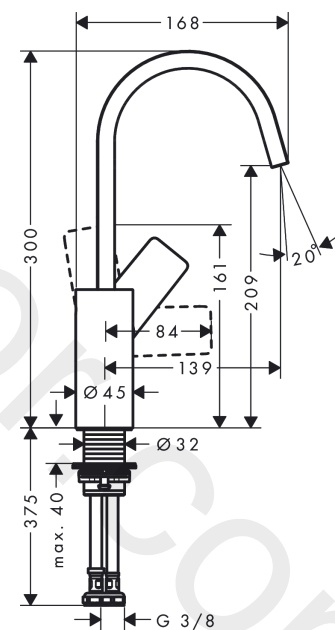

Vivenis

Single lever basin mixer 210 with swivel spout without waste set

Finish: **Matt Black** Article Number: **75032670**

Description

product features

- ComfortZone 210
- projection: 139 mm
- spout height: 209 mm
- handle variant: lever handle
- swivel range 120°
- spray type: WaterfallStream
- maximum flow rate at 3 bar: 5 l/min
- ceramic cartridge
- temperature limitation adjustable
- suitable for continuous flow water heaters
- connection type: G 3/8 connections
- connection dimension: DN15
- EU taxonomy: max. 6 l/min - Substantial Contribution (SC) possible

Vivenis

Single lever basin mixer 210 with swivel spout without waste set

Finish: **Matt Black** Article Number: **75032670**

Flowchart

www.divapor.com

Vivenis

Single lever basin mixer 210 with swivel spout without waste set

Finish: **Matt Black** Article Number: **75032670**

Exploded Drawing

Year of production: >06/21

Vivenis

Single lever basin mixer 210 with swivel spout without waste set

Finish: **Matt Black** Article Number: **75032670**

Spare part list

Year of production: >06/21

Pos.	Description	Article Number	Price	PU
1	spout cpl.	94304670	£ 260,00	1
2	spray former	94275000	£ 43,00	1
3	O-ring 30x1,5	98433000	£ 3,30	1
4	O-ring 8x2	98112000	£ 3,30	1
5	plug	93087000	£ 3,30	1
6	screw	93088000	£ 43,00	1
7	handle	94305670	£ 76,00	1
8	screw cover	93735610	£ 9,00	1
9	flange	93737670	£ 64,00	1
10	nut	92926000	£ 16,10	1
11	O-ring 29x2	98391000	£ 3,30	1
12	O-ring 25x1,5	98146000	£ 3,30	1
13	cartridge, assy	93760000	£ 96,00	1
14	seal	93383000	£ 13,30	1
15	flat seal	98749000	£ 6,10	1
16	O-ring 24x2	98388000	£ 3,30	1
17	O-ring 26x1,5	98390000	£ 3,30	1
18	fixing set (Ø 32)	13961000	£ 25,00	1
19	lever collar	97548000	£ 3,30	1
20	connection hose 450 mm M8x0,75 G3/8	97206000	£ 35,00	1
21	O-ring 6,6x1,6	93019000	£ 3,30	1
a	fixation extension 35 mm	13898000	£ 79,00	1