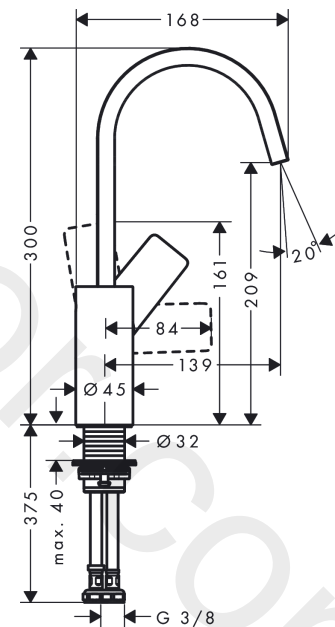

Vivenis

Single lever basin mixer 210 with swivel spout without waste set

Finish: **Chrome** Article Number: **75032000**

Description

product features

- ComfortZone 210
- projection: 139 mm
- spout height: 209 mm
- handle variant: lever handle
- swivel range 120°
- spray type: WaterfallStream
- maximum flow rate at 3 bar: 5 l/min
- ceramic cartridge
- temperature limitation adjustable
- suitable for continuous flow water heaters
- connection type: G 3/8 connections
- connection dimension: DN15
- EU taxonomy: max. 6 l/min - Substantial Contribution (SC) possible

Vivenis

Single lever basin mixer 210 with swivel spout without waste set

Finish: **Chrome** Article Number: **75032000**

Flowchart

Q = l/min 0 3 6 9 12 15 18 21 24 27 30
 Q = l/sec 0 0,1 0,2 0,3 0,4 0,5

www.divapor.com

Vivenis

Single lever basin mixer 210 with swivel spout without waste set

Finish: **Chrome** Article Number: **75032000**

Exploded Drawing

Year of production: >06/21

Vivenis

Single lever basin mixer 210 with swivel spout without waste set

Finish: **Chrome** Article Number: **75032000**

Spare part list

Year of production: >06/21

Pos.	Description	Article Number	Price	PU
1	spout cpl.	94304000	£ 173,00	1
2	spray former	94275000	£ 43,00	1
3	O-ring 30x1,5	98433000	£ 3,30	1
4	O-ring 8x2	98112000	£ 3,30	1
5	plug	93087000	£ 3,30	1
6	screw	93088000	£ 43,00	1
7	handle	94305000	£ 51,00	1
8	screw cover	93735460	£ 9,00	1
9	flange	93737000	£ 43,00	1
10	nut	92926000	£ 16,10	1
11	O-ring 29x2	98391000	£ 3,30	1
12	O-ring 25x1,5	98146000	£ 3,30	1
13	cartridge, assy	93760000	£ 96,00	1
14	seal	93383000	£ 13,30	1
15	flat seal	98749000	£ 6,10	1
16	O-ring 24x2	98388000	£ 3,30	1
17	O-ring 26x1,5	98390000	£ 3,30	1
18	fixing set (Ø 32)	13961000	£ 25,00	1
19	lever collar	97548000	£ 3,30	1
20	connection hose 450 mm M8x0,75 G3/8	97206000	£ 35,00	1
21	O-ring 6,6x1,6	93019000	£ 3,30	1
a	fixation extension 35 mm	13898000	£ 79,00	1