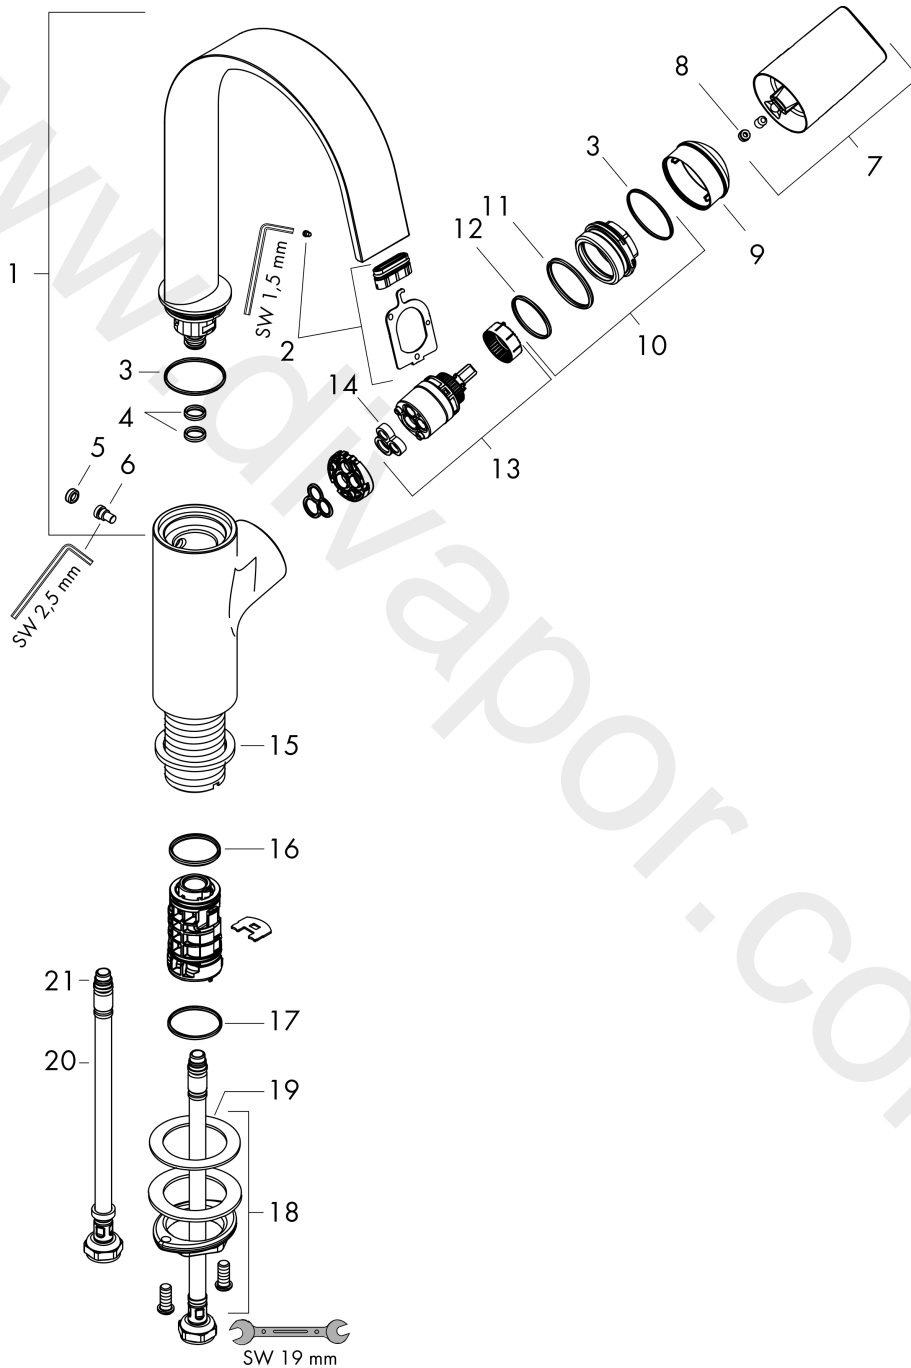

Vivenis

Single lever basin mixer 210 with swivel spout without waste set

Finish: **Chrome** Article Number: **75032000**

Description

product features

- ComfortZone 210
- projection: 139 mm
- spout height: 209 mm
- handle variant: lever handle
- swivel range 120°
- spray type: WaterfallStream
- maximum flow rate at 3 bar: 5 l/min
- ceramic cartridge
- temperature limitation adjustable
- suitable for continuous flow water heaters
- connection type: G 3/8 connections
- connection dimension: DN15
- EU taxonomy: max. 6 l/min - Substantial Contribution (SC) possible

Vivenis

Single lever basin mixer 210 with swivel spout without waste set

Finish: **Chrome** Article Number: **75032000**

Flowchart

Q = l/min 0 3 6 9 12 15 18 21 24 27 30
 Q = l/sec 0 0,1 0,2 0,3 0,4 0,5

www.divapor.com

Vivenis

Single lever basin mixer 210 with swivel spout without waste set

Finish: **Chrome** Article Number: **75032000**

Exploded Drawing

Year of production: >06/21

Vivenis

Single lever basin mixer 210 with swivel spout without waste set

Finish: **Chrome** Article Number: **75032000**

Spare part list

Year of production: >06/21

Pos.	Description	Article Number	Price	PU
1	spout cpl.	94304000	£ 173,00	1
2	spray former	94275000	£ 43,00	1
3	O-ring 30x1,5	98433000	£ 3,30	1
4	O-ring 8x2	98112000	£ 3,30	1
5	plug	93087000	£ 3,30	1
6	screw	93088000	£ 43,00	1
7	handle	94305000	£ 51,00	1
8	screw cover	93735460	£ 9,00	1
9	flange	93737000	£ 43,00	1
10	nut	92926000	£ 16,10	1
11	O-ring 29x2	98391000	£ 3,30	1
12	O-ring 25x1,5	98146000	£ 3,30	1
13	cartridge, assy	93760000	£ 96,00	1
14	seal	93383000	£ 13,30	1
15	flat seal	98749000	£ 6,10	1
16	O-ring 24x2	98388000	£ 3,30	1
17	O-ring 26x1,5	98390000	£ 3,30	1
18	fixing set (Ø 32)	13961000	£ 25,00	1
19	lever collar	97548000	£ 3,30	1
20	connection hose 450 mm M8x0,75 G3/8	97206000	£ 35,00	1
21	O-ring 6,6x1,6	93019000	£ 3,30	1
a	fixation extension 35 mm	13898000	£ 79,00	1