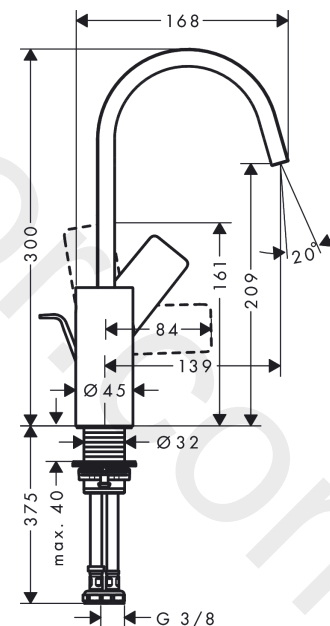

##### product features

- consists of: single lever basin mixer, waste set
- ComfortZone 210
- projection: 139 mm
- spout height: 209 mm
- handle variant: lever handle
- swivel range 120°
- spray type: WaterfallStream
- maximum flow rate at 3 bar: 5 l/min
- ceramic cartridge
- temperature limitation adjustable
- suitable for continuous flow water heaters
- pop-up waste set G 1¼
- material waste set: metal
- connection type: G ¾ connections
- connection dimension: DN15
- EU taxonomy: max. 6 l/min - Substantial Contribution (SC) possible

#### Scale drawing

**Vivenis**

**Single lever basin mixer 210 with swivel spout and pop-up waste set**

Finish: **Matt Black** Article Number: **75030670**

**Flowchart**

**Vivenis**

**Single lever basin mixer 210 with swivel spout and pop-up waste set**

Finish: **Matt Black** Article Number: **75030670**

**Exploded Drawing**

Year of production: >06/21

### Spare part list

Year of production: >06/21

Pos.	Description	Article Number	Price	PU
1	spout cpl.	94304670	£ 260,00	1
2	spray former	94275000	£ 43,00	1
3	O-ring 30x1,5	98433000	£ 3,30	1
4	O-ring 8x2	98112000	£ 3,30	1
5	plug	93087000	£ 3,30	1
6	screw	93088000	£ 43,00	1
7	handle	94305670	£ 76,00	1
8	screw cover	93735610	£ 9,00	1
9	flange	93737670	£ 64,00	1
10	nut	92926000	£ 16,10	1
11	O-ring 29x2	98391000	£ 3,30	1
12	O-ring 25x1,5	98146000	£ 3,30	1
13	cartridge, assy	93760000	£ 96,00	1
14	seal	93383000	£ 13,30	1
15	flat seal	98749000	£ 6,10	1
16	O-ring 24x2	98388000	£ 3,30	1
17	O-ring 26x1,5	98390000	£ 3,30	1
18	fixing set (Ø 32)	13961000	£ 25,00	1
19	lever collar	97548000	£ 3,30	1
20	connection hose 450 mm M8x0,75 G3/8	97206000	£ 35,00	1
21	O-ring 6,6x1,6	93019000	£ 3,30	1
22	pull rod	96657670	£ 19,80	1
a	pop up waste	94139670	£ 163,00	1
b	fixation extension 35 mm	13898000	£ 79,00	1