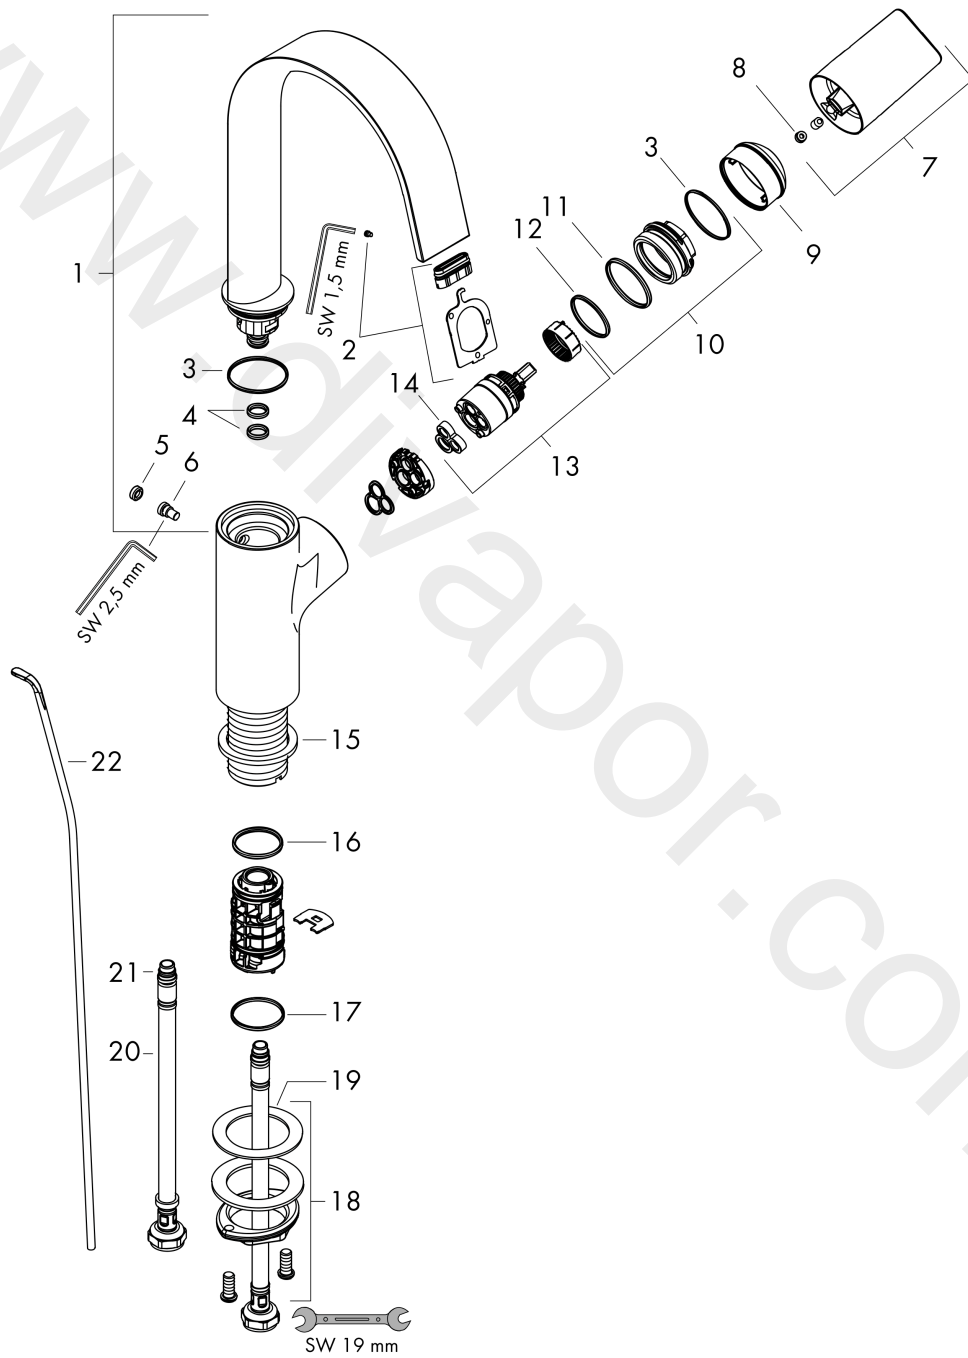

##### product features

- consists of: single lever basin mixer, waste set
- ComfortZone 210
- projection: 139 mm
- spout height: 209 mm
- handle variant: lever handle
- swivel range 120°
- spray type: WaterfallStream
- maximum flow rate at 3 bar: 5 l/min
- ceramic cartridge
- temperature limitation adjustable
- suitable for continuous flow water heaters
- pop-up waste set G 1¼
- material waste set: metal
- connection type: G ¾ connections
- connection dimension: DN15
- EU taxonomy: max. 6 l/min - Substantial Contribution (SC) possible

#### Scale drawing

**Vivenis**

**Single lever basin mixer 210 with swivel spout and pop-up waste set**

Finish: **Matt Black** Article Number: **75030670**

**Flowchart**

**Vivenis**

**Single lever basin mixer 210 with swivel spout and pop-up waste set**

Finish: **Matt Black** Article Number: **75030670**

**Exploded Drawing**

Year of production: >06/21

### Spare part list

Year of production: >06/21

Pos.	Description	Article Number	Price	PU
1	spout cpl.	94304670	£ 260,00	1
2	spray former	94275000	£ 43,00	1
3	O-ring 30x1,5	98433000	£ 3,30	1
4	O-ring 8x2	98112000	£ 3,30	1
5	plug	93087000	£ 3,30	1
6	screw	93088000	£ 43,00	1
7	handle	94305670	£ 76,00	1
8	screw cover	93735610	£ 9,00	1
9	flange	93737670	£ 64,00	1
10	nut	92926000	£ 16,10	1
11	O-ring 29x2	98391000	£ 3,30	1
12	O-ring 25x1,5	98146000	£ 3,30	1
13	cartridge, assy	93760000	£ 96,00	1
14	seal	93383000	£ 13,30	1
15	flat seal	98749000	£ 6,10	1
16	O-ring 24x2	98388000	£ 3,30	1
17	O-ring 26x1,5	98390000	£ 3,30	1
18	fixing set (Ø 32)	13961000	£ 25,00	1
19	lever collar	97548000	£ 3,30	1
20	connection hose 450 mm M8x0,75 G3/8	97206000	£ 35,00	1
21	O-ring 6,6x1,6	93019000	£ 3,30	1
22	pull rod	96657670	£ 19,80	1
a	pop up waste	94139670	£ 163,00	1
b	fixation extension 35 mm	13898000	£ 79,00	1