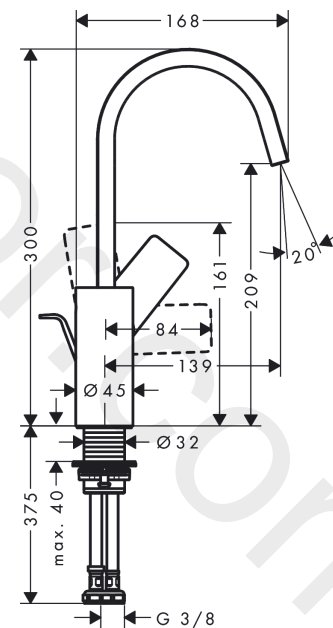

Scale drawing