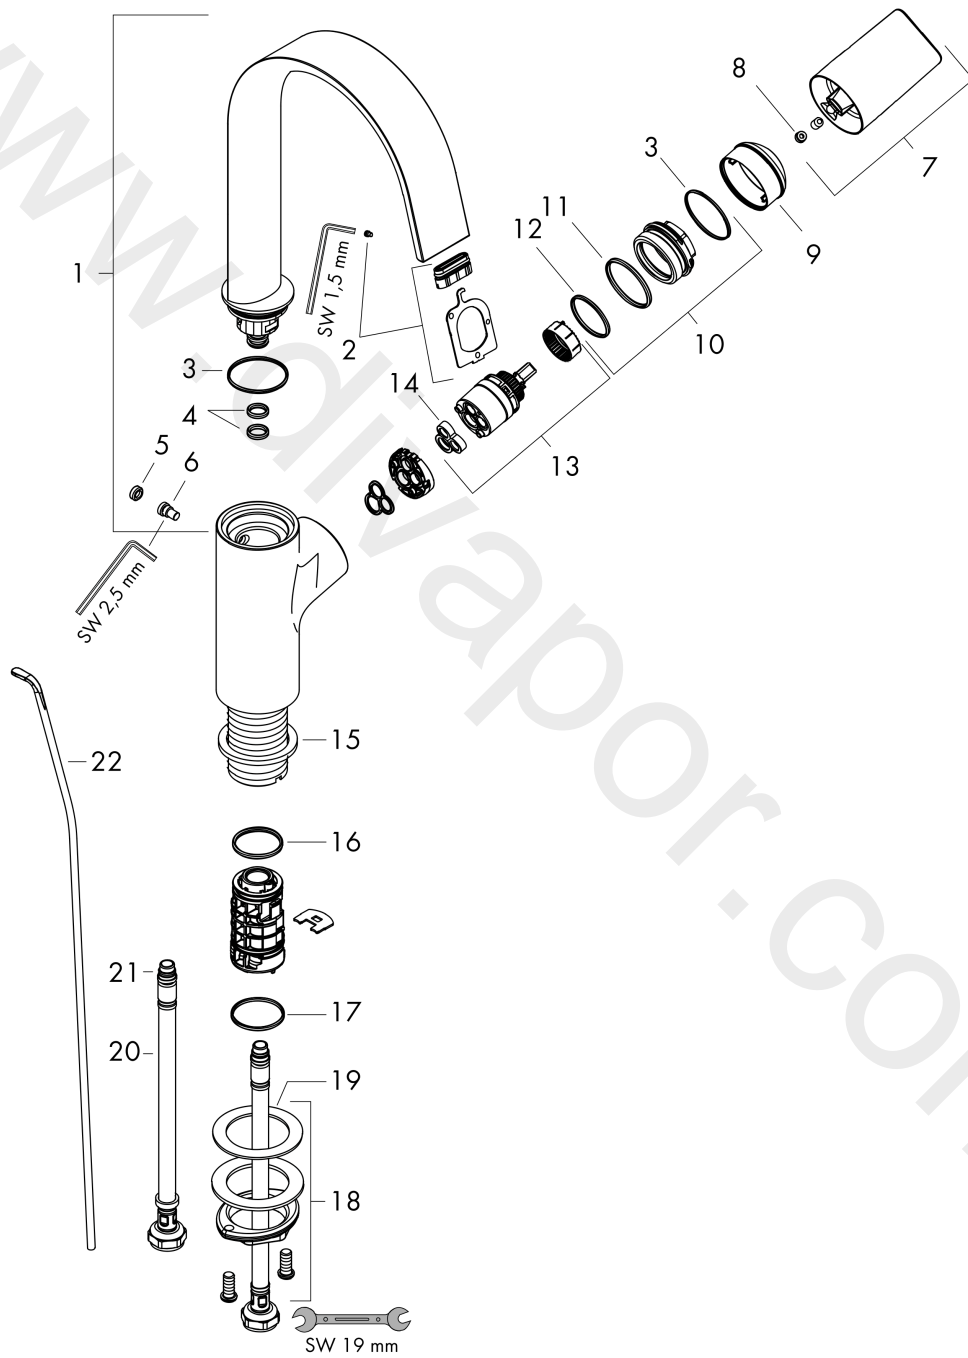

Vivenis

Single lever basin mixer 210 with swivel spout and pop-up waste set

Finish: **Chrome** Article Number: **75030000**

Exploded Drawing

Year of production: >06/21

Vivenis

Single lever basin mixer 210 with swivel spout and pop-up waste set

Finish: **Chrome** Article Number: **75030000**

Spare part list

Year of production: >06/21

Pos.	Description	Article Number	Price	PU
1	spout cpl.	94304000	£ 173,00	1
2	spray former	94275000	£ 43,00	1
3	O-ring 30x1,5	98433000	£ 3,30	1
4	O-ring 8x2	98112000	£ 3,30	1
5	plug	93087000	£ 3,30	1
6	screw	93088000	£ 43,00	1
7	handle	94305000	£ 51,00	1
8	screw cover	93735460	£ 9,00	1
9	flange	93737000	£ 43,00	1
10	nut	92926000	£ 16,10	1
11	O-ring 29x2	98391000	£ 3,30	1
12	O-ring 25x1,5	98146000	£ 3,30	1
13	cartridge, assy	93760000	£ 96,00	1
14	seal	93383000	£ 13,30	1
15	flat seal	98749000	£ 6,10	1
16	O-ring 24x2	98388000	£ 3,30	1
17	O-ring 26x1,5	98390000	£ 3,30	1
18	fixing set (Ø 32)	13961000	£ 25,00	1
19	lever collar	97548000	£ 3,30	1
20	connection hose 450 mm M8x0,75 G3/8	97206000	£ 35,00	1
21	O-ring 6,6x1,6	93019000	£ 3,30	1
22	pull rod	96657000	£ 13,30	1
a	pop up waste	94139000	£ 96,00	1
b	fixation extension 35 mm	13898000	£ 79,00	1