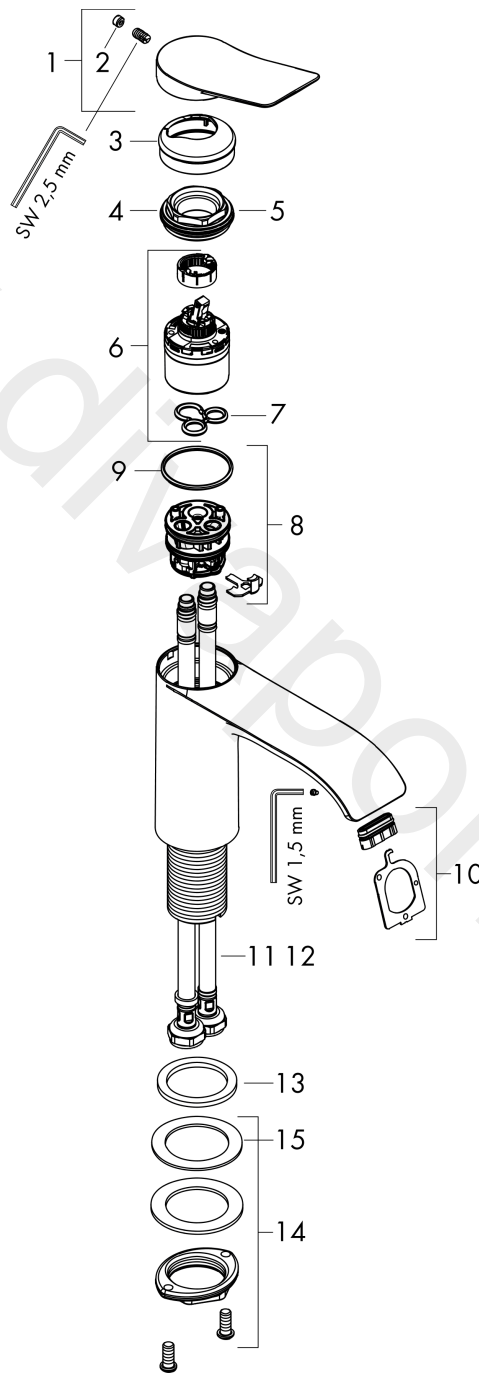

Vivenis

Single lever basin mixer 110 CoolStart without waste set

Finish: **Matt White** Article Number: **75024700**

Description

product features

- ComfortZone 110
- projection: 146 mm
- spout height: 110 mm
- handle variant: lever handle
- spray type: WaterfallStream
- maximum flow rate at 3 bar: 5 l/min
- ceramic cartridge
- temperature limitation adjustable
- suitable for continuous flow water heaters
- connection type: G 3/8 connections
- connection dimension: DN15
- cold water in basic handle position
- EU taxonomy: max. 6 l/min - Substantial Contribution (SC) possible

Vivenis

Single lever basin mixer 110 CoolStart without waste set

Finish: **Matt White** Article Number: **75024700**

Flowchart

Vivenis
Single lever basin mixer 110 CoolStart without waste set
 Finish: **Matt White** Article Number: **75024700**

Exploded Drawing

Year of production: >10/21

Vivenis**Single lever basin mixer 110 CoolStart without waste set**Finish: **Matt White** Article Number: **75024700****Spare part list**

Year of production: >10/21

Pos.	Description	Article Number	Price	PU
1	handle	94603700	£ 76,00	1
2	screw cover	93735700	£ 9,00	1
3	escutcheon	94027700	£ 38,00	1
4	nut	93995000	£ 25,00	1
5	O-ring 35x1,5	92114000	£ 6,10	1
6	cartridge, assy	93897000	£ 79,00	1
7	seal	95008000	£ 9,00	1
8	adapter for cartridge	98324000	£ 16,10	1
9	O-ring 35x2	92604000	£ 6,10	1
10	spray former	94275000	£ 43,00	1
11	connection hose 450 mm M8x0,75 G3/8	97206000	£ 35,00	1
12	O-ring 6,6x1,6	93019000	£ 3,30	1
13	flat seal	98749000	£ 6,10	1
14	fixing set (Ø 32)	13961000	£ 25,00	1
15	lever collar	97548000	£ 3,30	1
a	fixation extension 35 mm	13898000	£ 79,00	1