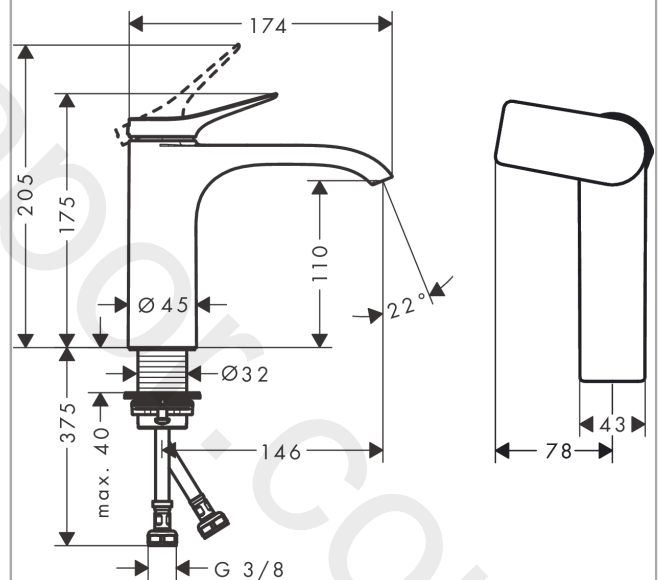

Vivenis

Single lever basin mixer 110 CoolStart without waste set

Finish: **Matt White** Article Number: **75024700**

Description

product features

- ComfortZone 110
- projection: 146 mm
- spout height: 110 mm
- handle variant: lever handle
- spray type: WaterfallStream
- maximum flow rate at 3 bar: 5 l/min
- ceramic cartridge
- temperature limitation adjustable
- suitable for continuous flow water heaters
- connection type: G 3/8 connections
- connection dimension: DN15
- cold water in basic handle position
- EU taxonomy: max. 6 l/min - Substantial Contribution (SC) possible

Article Details

Price excl. VAT

233,30 £

Technology

Design awards

reddot winner 2021

Product image

Scale drawing

Exploded Drawing

Year of production: >10/21

Vivenis**Single lever basin mixer 110 CoolStart without waste set**Finish: **Matt White** Article Number: **75024700****Spare part list**

Year of production: >10/21

Pos.	Description	Article Number	Price	PU
1	handle	94603700	£ 76,00	1
2	screw cover	93735700	£ 9,00	1
3	escutcheon	94027700	£ 38,00	1
4	nut	93995000	£ 25,00	1
5	O-ring 35x1,5	92114000	£ 6,10	1
6	cartridge, assy	93897000	£ 79,00	1
7	seal	95008000	£ 9,00	1
8	adapter for cartridge	98324000	£ 16,10	1
9	O-ring 35x2	92604000	£ 6,10	1
10	spray former	94275000	£ 43,00	1
11	connection hose 450 mm M8x0,75 G3/8	97206000	£ 35,00	1
12	O-ring 6,6x1,6	93019000	£ 3,30	1
13	flat seal	98749000	£ 6,10	1
14	fixing set (Ø 32)	13961000	£ 25,00	1
15	lever collar	97548000	£ 3,30	1
a	fixation extension 35 mm	13898000	£ 79,00	1