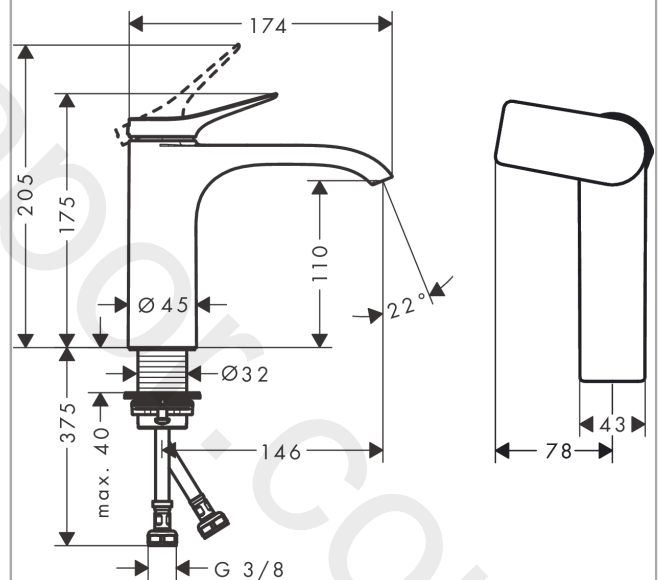

Vivenis

Single lever basin mixer 110 CoolStart without waste set

Finish: **Matt Black** Article Number: **75024670**

Description

product features

- ComfortZone 110
- projection: 146 mm
- spout height: 110 mm
- handle variant: lever handle
- spray type: WaterfallStream
- maximum flow rate at 3 bar: 5 l/min
- ceramic cartridge
- temperature limitation adjustable
- suitable for continuous flow water heaters
- connection type: G 3/8 connections
- connection dimension: DN15
- cold water in basic handle position
- EU taxonomy: max. 6 l/min - Substantial Contribution (SC) possible

Article Details

Price excl. VAT

233,30 £

Technology

Design awards

reddot winner 2021

Product image

Scale drawing

Exploded Drawing

Year of production: >10/21

Vivenis**Single lever basin mixer 110 CoolStart without waste set**Finish: **Matt Black** Article Number: **75024670****Spare part list**

Year of production: >10/21

Pos.	Description	Article Number	Price	PU
1	handle	94603670	£ 76,00	1
2	screw cover	93735610	£ 9,00	1
3	escutcheon	94027670	£ 38,00	1
4	nut	93995000	£ 25,00	1
5	O-ring 35x1,5	92114000	£ 6,10	1
6	cartridge, assy	93897000	£ 79,00	1
7	seal	95008000	£ 9,00	1
8	adapter for cartridge	98324000	£ 16,10	1
9	O-ring 35x2	92604000	£ 6,10	1
10	spray former	94275000	£ 43,00	1
11	connection hose 450 mm M8x0,75 G3/8	97206000	£ 35,00	1
12	O-ring 6,6x1,6	93019000	£ 3,30	1
13	flat seal	98749000	£ 6,10	1
14	fixing set (Ø 32)	13961000	£ 25,00	1
15	lever collar	97548000	£ 3,30	1
a	fixation extension 35 mm	13898000	£ 79,00	1