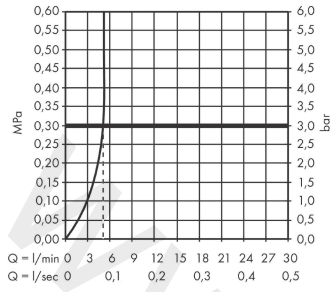

Vivenis
Single lever basin mixer 110 CoolStart without waste set
Finish: **Matt Black** Article Number: **75024670**

Flowchart

www.divapor.com