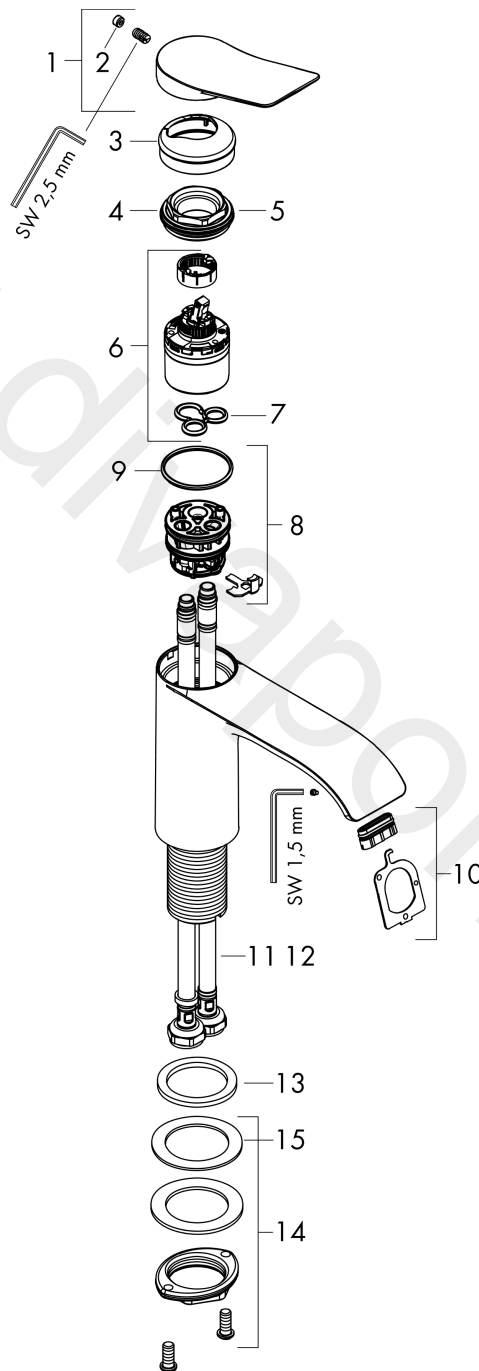

Vivenis

Single lever basin mixer 110 CoolStart without waste set

Finish: **Matt Black** Article Number: **75024670**

Description

product features

- ComfortZone 110
- projection: 146 mm
- spout height: 110 mm
- handle variant: lever handle
- spray type: WaterfallStream
- maximum flow rate at 3 bar: 5 l/min
- ceramic cartridge
- temperature limitation adjustable
- suitable for continuous flow water heaters
- connection type: G 3/8 connections
- connection dimension: DN15
- cold water in basic handle position
- EU taxonomy: max. 6 l/min - Substantial Contribution (SC) possible

Vivenis
Single lever basin mixer 110 CoolStart without waste set
 Finish: **Matt Black** Article Number: **75024670**

Flowchart

www.divapor.com

Vivenis
Single lever basin mixer 110 CoolStart without waste set
 Finish: **Matt Black** Article Number: **75024670**

Exploded Drawing

Year of production: >10/21

Vivenis**Single lever basin mixer 110 CoolStart without waste set**Finish: **Matt Black** Article Number: **75024670****Spare part list**

Year of production: >10/21

Pos.	Description	Article Number	Price	PU
1	handle	94603670	£ 76,00	1
2	screw cover	93735610	£ 9,00	1
3	escutcheon	94027670	£ 38,00	1
4	nut	93995000	£ 25,00	1
5	O-ring 35x1,5	92114000	£ 6,10	1
6	cartridge, assy	93897000	£ 79,00	1
7	seal	95008000	£ 9,00	1
8	adapter for cartridge	98324000	£ 16,10	1
9	O-ring 35x2	92604000	£ 6,10	1
10	spray former	94275000	£ 43,00	1
11	connection hose 450 mm M8x0,75 G3/8	97206000	£ 35,00	1
12	O-ring 6,6x1,6	93019000	£ 3,30	1
13	flat seal	98749000	£ 6,10	1
14	fixing set (Ø 32)	13961000	£ 25,00	1
15	lever collar	97548000	£ 3,30	1
a	fixation extension 35 mm	13898000	£ 79,00	1