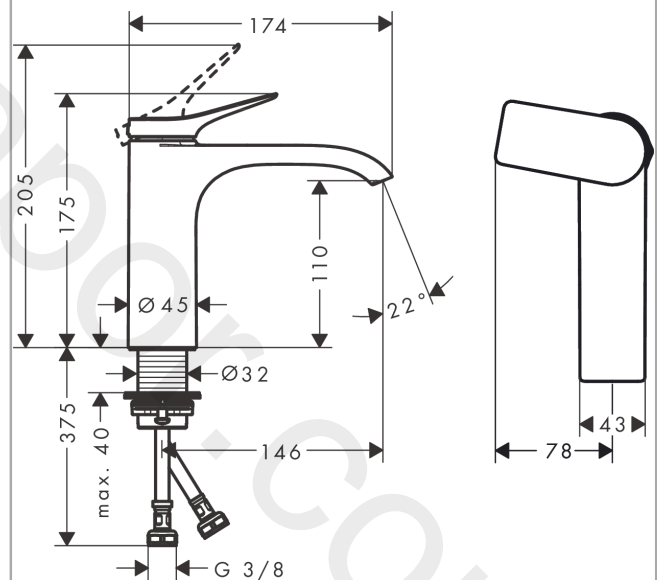

Vivenis

Single lever basin mixer 110 CoolStart without waste set

Finish: **Chrome** Article Number: **75024000**

Description

product features

- ComfortZone 110
- projection: 146 mm
- spout height: 110 mm
- handle variant: lever handle
- spray type: WaterfallStream
- maximum flow rate at 3 bar: 5 l/min
- ceramic cartridge
- temperature limitation adjustable
- suitable for continuous flow water heaters
- connection type: G 3/8 connections
- connection dimension: DN15
- cold water in basic handle position
- EU taxonomy: max. 6 l/min - Substantial Contribution (SC) possible

Article Details

Price excl. VAT

166,67 £

Technology

Design awards

reddot winner 2021

Product image

Scale drawing

Exploded Drawing

Year of production: >10/21

Vivenis**Single lever basin mixer 110 CoolStart without waste set**Finish: **Chrome** Article Number: **75024000****Spare part list**

Year of production: >10/21

Pos.	Description	Article Number	Price	PU
1	handle	94603000	£ 51,00	1
2	screw cover	93735460	£ 9,00	1
3	escutcheon	94027000	£ 25,00	1
4	nut	93995000	£ 25,00	1
5	O-ring 35x1,5	92114000	£ 6,10	1
6	cartridge, assy	93897000	£ 79,00	1
7	seal	95008000	£ 9,00	1
8	adapter for cartridge	98324000	£ 16,10	1
9	O-ring 35x2	92604000	£ 6,10	1
10	spray former	94275000	£ 43,00	1
11	connection hose 450 mm M8x0,75 G3/8	97206000	£ 35,00	1
12	O-ring 6,6x1,6	93019000	£ 3,30	1
13	flat seal	98749000	£ 6,10	1
14	fixing set (Ø 32)	13961000	£ 25,00	1
15	lever collar	97548000	£ 3,30	1
a	fixation extension 35 mm	13898000	£ 79,00	1