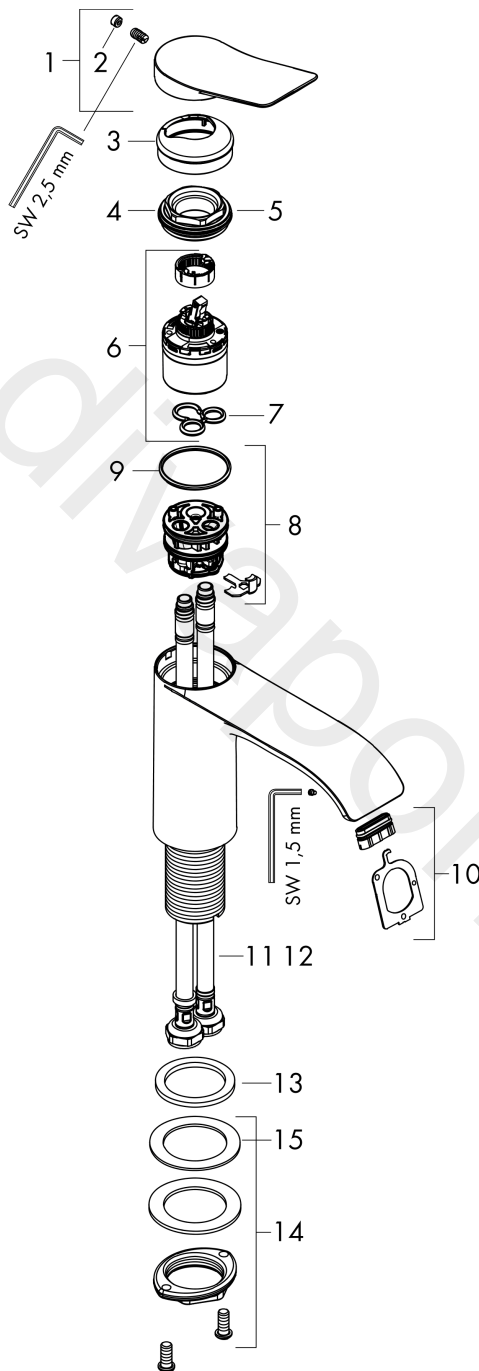

Vivenis

Single lever basin mixer 110 CoolStart without waste set

Finish: **Chrome** Article Number: **75024000**

Description

product features

- ComfortZone 110
- projection: 146 mm
- spout height: 110 mm
- handle variant: lever handle
- spray type: WaterfallStream
- maximum flow rate at 3 bar: 5 l/min
- ceramic cartridge
- temperature limitation adjustable
- suitable for continuous flow water heaters
- connection type: G 3/8 connections
- connection dimension: DN15
- cold water in basic handle position
- EU taxonomy: max. 6 l/min - Substantial Contribution (SC) possible

Vivenis
Single lever basin mixer 110 CoolStart without waste set
 Finish: **Chrome** Article Number: **75024000**

Flowchart

www.divapor.com

Vivenis
Single lever basin mixer 110 CoolStart without waste set
 Finish: **Chrome** Article Number: **75024000**

Exploded Drawing

Year of production: >10/21

Vivenis**Single lever basin mixer 110 CoolStart without waste set**Finish: **Chrome** Article Number: **75024000****Spare part list**

Year of production: >10/21

Pos.	Description	Article Number	Price	PU
1	handle	94603000	£ 51,00	1
2	screw cover	93735460	£ 9,00	1
3	escutcheon	94027000	£ 25,00	1
4	nut	93995000	£ 25,00	1
5	O-ring 35x1,5	92114000	£ 6,10	1
6	cartridge, assy	93897000	£ 79,00	1
7	seal	95008000	£ 9,00	1
8	adapter for cartridge	98324000	£ 16,10	1
9	O-ring 35x2	92604000	£ 6,10	1
10	spray former	94275000	£ 43,00	1
11	connection hose 450 mm M8x0,75 G3/8	97206000	£ 35,00	1
12	O-ring 6,6x1,6	93019000	£ 3,30	1
13	flat seal	98749000	£ 6,10	1
14	fixing set (Ø 32)	13961000	£ 25,00	1
15	lever collar	97548000	£ 3,30	1
a	fixation extension 35 mm	13898000	£ 79,00	1