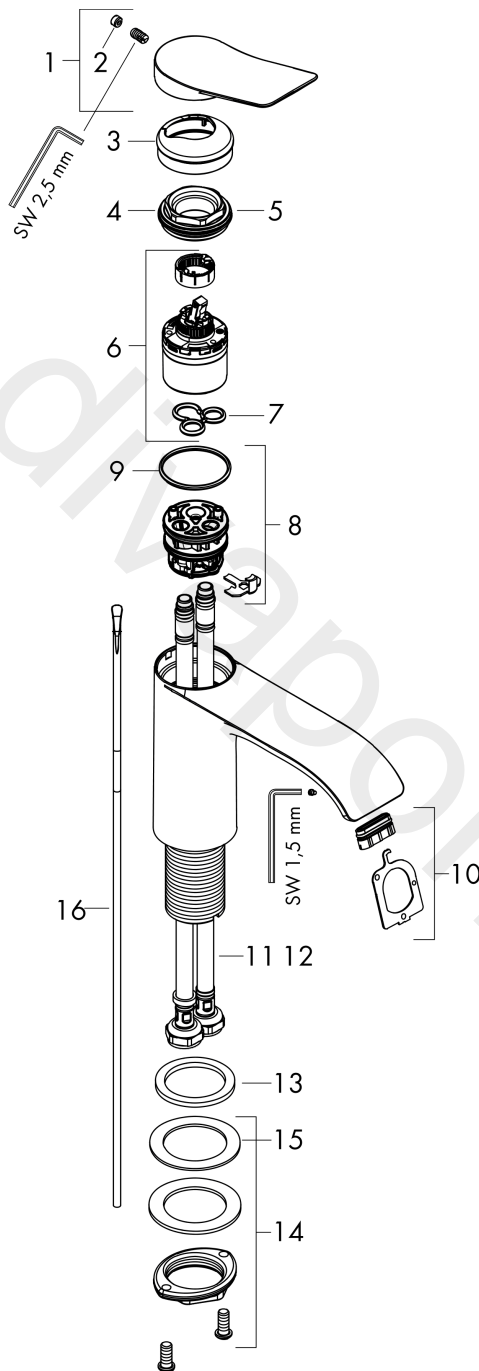

##### product features

- consists of: single lever basin mixer, waste set
- ComfortZone 110
- projection: 146 mm
- spout height: 110 mm
- handle variant: lever handle
- spray type: WaterfallStream
- maximum flow rate at 3 bar: 5 l/min
- ceramic cartridge
- temperature limitation adjustable
- suitable for continuous flow water heaters
- pop-up waste set G 1¼
- material waste set: metal
- connection type: G ¾ connections
- connection dimension: DN15
- cold water in basic handle position
- EU taxonomy: max. 6 l/min - Substantial Contribution (SC) possible

#### Scale drawing

**Vivenis**

**Single lever basin mixer 110 CoolStart with pop-up waste set**

Finish: **Matt Black** Article Number: **75023670**

**Flowchart**

Q = l/min 0 3 6 9 12 15 18 21 24 27 30  
 Q = l/sec 0 0,1 0,2 0,3 0,4 0,5

**Vivenis**  
**Single lever basin mixer 110 CoolStart with pop-up waste set**  
 Finish: **Matt Black** Article Number: **75023670**

Exploded Drawing

Year of production: >10/21

### Spare part list

Year of production: >10/21

Pos.	Description	Article Number	Price	PU
1	handle	94603670	£ 76,00	1
2	screw cover	93735610	£ 9,00	1
3	escutcheon	94027670	£ 38,00	1
4	nut	93995000	£ 25,00	1
5	O-ring 35x1,5	92114000	£ 6,10	1
6	cartridge, assy	93897000	£ 79,00	1
7	seal	95008000	£ 9,00	1
8	adapter for cartridge	98324000	£ 16,10	1
9	O-ring 35x2	92604000	£ 6,10	1
10	spray former	94275000	£ 43,00	1
11	connection hose 450 mm M8x0,75 G3/8	97206000	£ 35,00	1
12	O-ring 6,6x1,6	93019000	£ 3,30	1
13	flat seal	98749000	£ 6,10	1
14	fixing set (Ø 32)	13961000	£ 25,00	1
15	lever collar	97548000	£ 3,30	1
16	pull rod	96657670	£ 19,80	1
a	pop up waste	94139670	£ 163,00	1
b	fixation extension 35 mm	13898000	£ 79,00	1