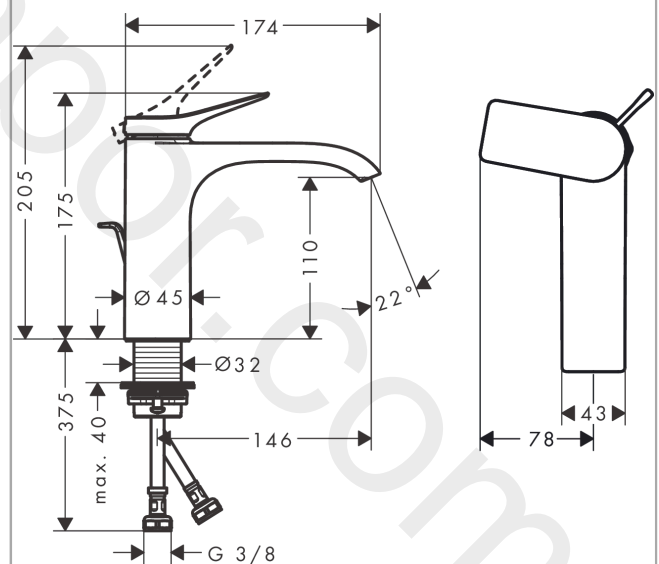

Scale drawing