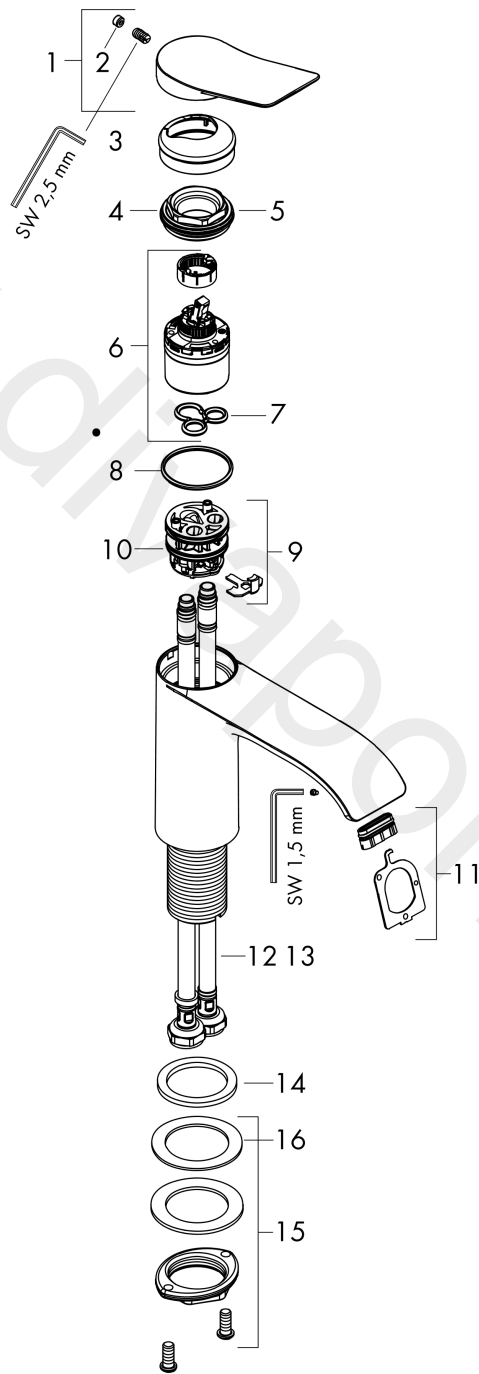

#### Scale drawing

#### Flowchart

**Vivenis**  
**Single lever basin mixer 110 without waste set**  
 Finish: **Matt White** Article Number: **75022703**

**Exploded Drawing**

Year of production: >08/21

### Single lever basin mixer 110 without waste set

Finish: **Matt White** Article Number: **75022703**

#### Spare part list

Year of production: >08/21

Pos.	Description	Article Number	Price	PU
1	handle	94277700	£ 96,00	1
2	screw cover	93735700	£ 9,00	1
3	escutcheon	94027700	£ 38,00	1
4	nut	93995000	£ 25,00	1
5	O-ring 35x1,5	92114000	£ 6,10	1
6	cartridge, assy	93897000	£ 79,00	1
7	seal	95008000	£ 9,00	1
8	O-ring 35x2	92604000	£ 6,10	1
9	adapter for cartridge	98750000	£ 13,30	1
10	O-Ring 30x2	98186000	£ 3,30	1
11	spray former	94275000	£ 43,00	1
12	connection hose 450 mm M8x0,75 G½	97443000	£ 20,50	1
13	O-ring 6,6x1,6	93019000	£ 3,30	1
14	flat seal	98749000	£ 6,10	1
15	fixing set (Ø 32)	13961000	£ 25,00	1
16	lever collar	97548000	£ 3,30	1
a	fixation extension 35 mm	13898000	£ 79,00	1