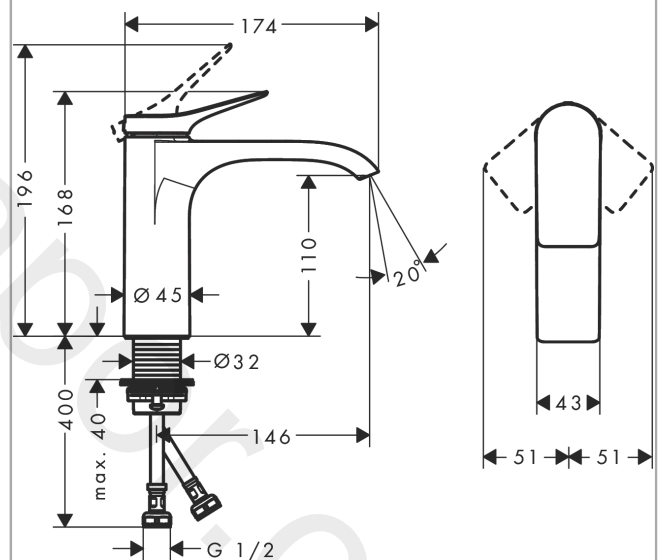

##### product features

- ComfortZone 110
- projection: 146 mm
- spout height: 110 mm
- handle variant: lever handle
- spray type: WaterfallStream
- maximum flow rate at 3 bar: 5 l/min
- ceramic cartridge
- temperature limitation adjustable
- suitable for continuous flow water heaters
- connection type: G 1/2 connections
- connection dimension: DN15

#### Product image

#### Scale drawing