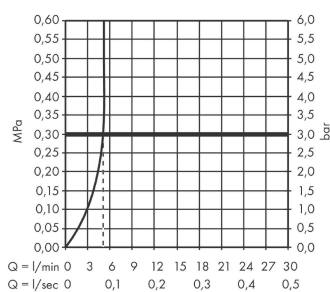

Vivenis

Single lever basin mixer 110 without waste set

Finish: **Matt White** Article Number: **75022703**

Description

product features

- ComfortZone 110
- projection: 146 mm
- spout height: 110 mm
- handle variant: lever handle
- spray type: WaterfallStream
- maximum flow rate at 3 bar: 5 l/min
- ceramic cartridge
- temperature limitation adjustable
- suitable for continuous flow water heaters
- connection type: G 1/2 connections
- connection dimension: DN15

Technology

Design awards

reddot winner 2021

Product image

Scale drawing

Flowchart